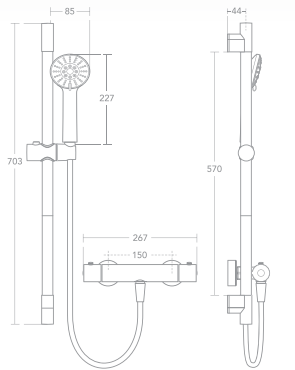

Rimless Wall Hung Toilet Pack

Includes slow close seat

Rimless flush technology

Water saving

IS20.0040

BARI

1 Tap Hole 54cm Basin and Pedestal in a Box

Basin & pedestal included

Curved design

Matching WC pack

IS20.0020

ECOTHERM
Shower Pack

- Thermostatic valve
- Mixer & Kit
- Multi function handset

IS26.0930

CERATHERM T25
T25 Dual Shower Pack

- With Idealrain 200mm round rainshower, Idealrain M3 3 function 100mm handspray and 1.5m Ideaflex hose
- Cool body
- Temperature safety button
- FirmaFlow® Therm ceramic cartridge
- Includes hose retaining ring
- Integrated ceramic diverter to select handspray or showerhead
- 5 year guarantee