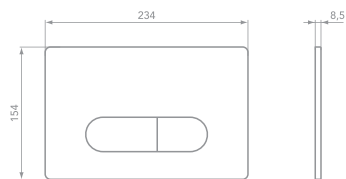

IS21.3340

Option:

ProSys 120 Depth WC Cistern, Pneumatic
IS21.3350

OLEAS

M1 Mechanical Dual Flushplate, Ideal Standard

- Contemporary design
- Dual flush
- Finish options
- Mechanical or Pneumatic options

- IS21.7310 WHITE
- IS21.7320 CHROME