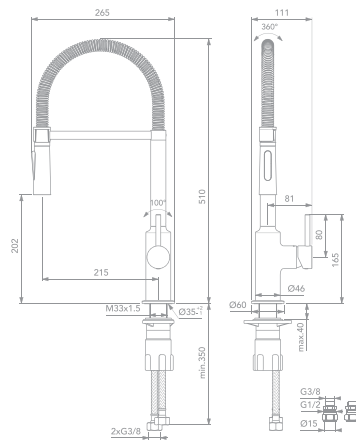

IS25.1460

Notes:

A series of horizontal lines for taking notes, spanning the width of the page.

WWW.ESTEEMBATHROOMS.COM

Ideal Standard

UK PLUMBING SUPPLIES
QUAYSIDE 2A, WILDERSPOOL PARK
GREENALLS AVENUE, STOCKTON HEATH
CHESHIRE WA4 6HL