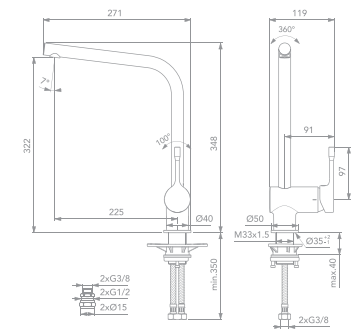

Single Lever L-Shape Spout Kitchen Mixer, Chrome or Silk Black

- _____ Durable Firmaflow cartridge
- _____ Bluestart energy saving technology
- _____ Easyfix
- _____ Slim contemporary design
- _____ Tall L shaped style
- _____ Chrome or silk black finish options

○ **IS25.1420 CHROME**

● **IS25.1430 BLACK**

● **IS25.1440 SILVER STORM**