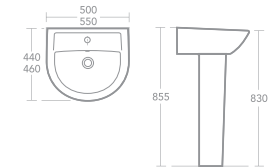

55cm Pedestal Basin - One Taphole

Suitable for pedestal or wall mounted installation

Domestic or commercial use

IS12.0810

Full pedestal
IS12.0480

OPTION

Basin fixing set with 12cm rag bolts for solid walls

IS29.1100