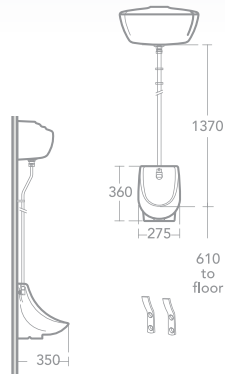

Sandringham Urinal Bowl Exposed

IS12.1100

Spreader Top Inlet Sandringham

IS12.1050

Waste 1½" Plastic Domed Strainer Waste,
45mm Unslotted Tail

IS13.1150

Trap 1½" Plastic Bottle with 75mm Seal,
Multi-Purpose Outlet

IS13.1190

Urinal Concealed Hangers, Steel

IS13.1460

SANDRINGHAM

Value Concealed Urinal Pack

Can be used in multiple bowl configurations

Flush pipes available separately

Choice of 13.6/9.0/4.5 litre cistern sizes