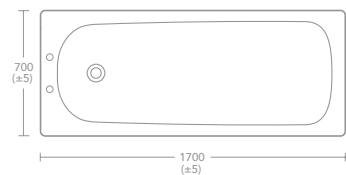

SANDRINGHAM 21

170 x 70cm Standard Gauge Steel Bath with Two Tapholes

- Steel bath
- 2 tapholes
- Domestic & commercial use

IS12.0630