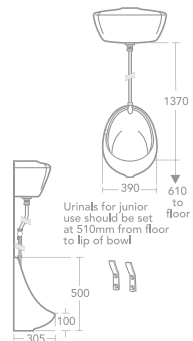

IS11.0170

1. Includes:
2. Sanura 50cm Urinal Bowl **IS14.0750**
   - Spreader Top Inlet for Vitreous China Bowl Urinal, Exposed **IS14.0070**
   - Waste 1½" Plastic Domed Strainer Waste, 45mm Unslotted Tail **IS13.1150**
   - Trap 1½" Plastic Resealing Bottle with 75mm Seal, Multi-Purpose Outlet **IS13.1210**
   - Urinal Concealed Hangers, Steel **IS13.1460**
   - Mura Urinal Auto Cistern 4.5L **IS14.0350**
   - Sanura / Mura Exposed Flushpipe Single Urinal Bowl **IS13.1560**