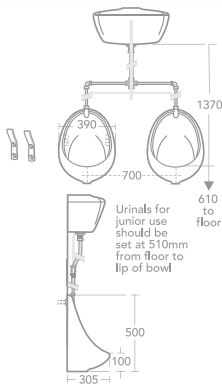

SANURA

Value Exposed Urinal Pack with Cistern (X2)

- Wall urinal pack
- Modern design
- Auto cistern and flushpipes included

IS11.0180

1. Includes:
2. Sanura 50cm Urinal Bowl x2 **IS14.0750**
   - Spreader Top Inlet for Vitreous China Bowl Urinal, Exposed x2 **IS14.0070**
   - Waste 1½" Plastic Domed Strainer Waste, 45mm Unslotted Tail x2 **IS13.1150**
   - Trap 1½" Plastic Bottle with 75mm Seal, Multi-Purpose Outlet **IS13.1190**
   - Urinal Concealed Hangers, Steel x2 **IS13.1460**
   - Mura Urinal Auto Cistern 4.5L **IS14.0360**
   - Sanura/Mura Exposed Flushpipe Range of 2 **IS13.1570**