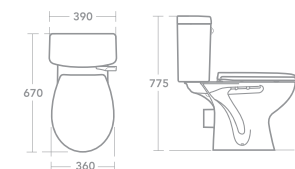

IS12.0680

Close coupled cistern, bottom inlet, 6 or 4 litre

(single) lever flush

IS12.0340

Uni seat & cover - normal close

IS12.0490

OPTION

Uni seat & cover - slow close

IS12.1140