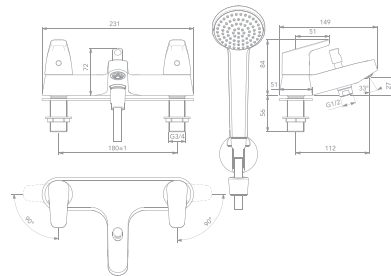

ALPHA
**2 Tap Hole Bath Shower Mixer
c/w kit**

Dual control
Deck mounted
Easy operation lever handles
Shower kit included

IS26.0960