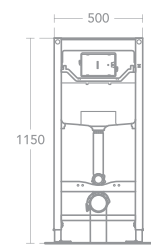

IS21.7230

Option:

ProSys 1150mm Height, Pneumatic Wall Hung
WC Frame
IS21.7240