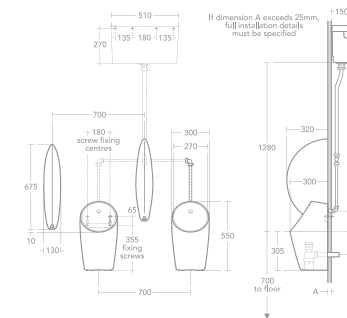

IS11.0260

- Sphero Waste Cap **IS13.8770**