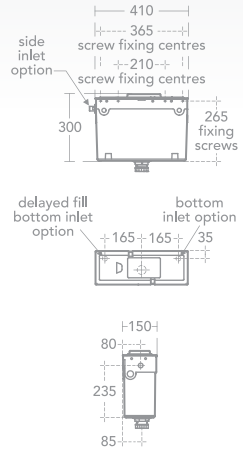

CONCEALA 2

Cistern Bottom Inlet

Components pre-fitted

Fully compliant to UK regulations

Pneumatic dual flush valve

No flushplate

6/4 litre flush

IS13.3120