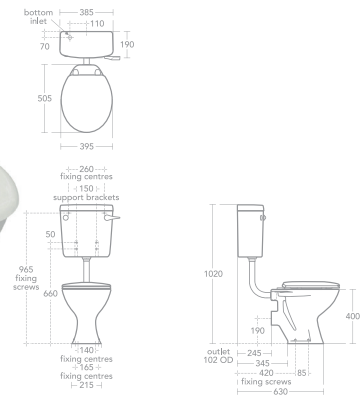

Domestic or commercial use

Economic to specify

Lever flush cistern

IS12.1040

Low level cistern, bottom inlet, 6 litre lever flush

IS12.0350

Unison seat & cover

IS12.1120