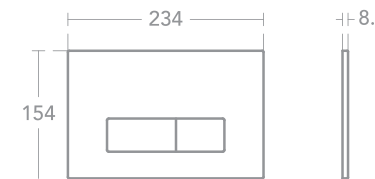

M2 Mechanical Dual Flushplate, Armitage Shanks

- Contemporary design
- Dual flush
- Finish options
- Mechanical or Pneumatic options

- IS21.7350 WHITE
- IS21.7360 CHROME