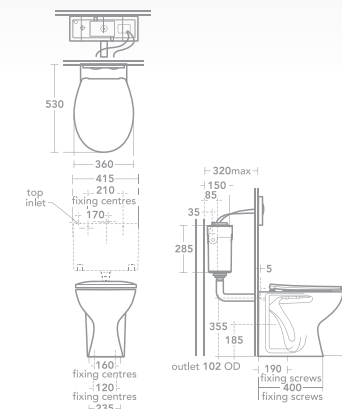

Raised Height, Close Coupled WC Bowl - Lever Flush - Horizontal Outlet

- Raised height
- 6 or 4 litre single flush lever cistern
- Seat options

IS12.0670

Close coupled cistern, bottom inlet, 6 or 4 litre (single) lever flush

Includes:

Sandringham Back-to-Wall WC
IS12.0690

Sandringham 21 Seat & Cover
IS12.0490

Conceala 2 Dual Flush Valve Cistern
IS11.0220

Contemporary Flush Plate Dual Flush
IS11.0230

SANDRINGHAM 21

Raised Height, Close Coupled WC Bowl - Push Button Cistern - Horizontal Outlet