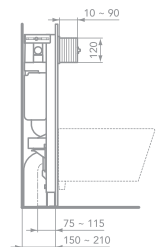

Easy maintenance

Contemporary flushplate options

Water saving smart valve

IS21.7250

Options:

ProSys 820mm Height, Pneumatic Wall Hung
WC Frame
IS21.7260

Top Actuation Conversion Kit
IS13.8890

PROSYS