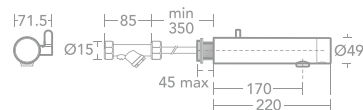

SENSORFLOW E

Panel Mounted Mixer with Temperature Control, Battery

- Integrated battery and solenoid valve
- No touch, hygienic solution
- Easy clean
- Contemporary design
- Temperature control feature

IS17.0060

Option:
Sensorflow E Panel Mounted Mixer With
Temperature Control, Mains
IS17.0080