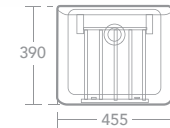

IS12.0990

BIRCH

Value Cleaners' Sink Pack 46cm

- Fireclay Heavy duty laboratory and cleaners sink
- Use in laboratories, public buildings and schools

IS11.0060

- Includes:
- Birch Sink 46x38mm with Grating **IS14.0590**
- Alterna 21 Bib Taps Exposed Chrome 1/2" QD/Lever **IS13.2372**
- Wall Mounted Chrome Exposed **IS13.2360**
- Strainer Waste Chrome Unslotted 1 1/2" **IS13.0980**
- Bottle Trap 1 1/2" **IS13.1210**
- Legs Polished Stainless Steel 350mm & 355mm
- Screw-to-Wall Aluminium Alloy Bearer - Pair **IS14.0050**