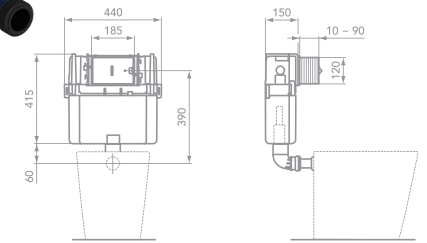

150 Depth Furniture Height WC Concealed Cistern, Mechanical, Front or Top Actuation CL2

Furniture Height

Mechanical or Pneumatic options

Front or top actuation

Easy maintenance

Contemporary flushplate options

Water saving smart valve

IS21.7290

Options:

ProSys 150 Depth WC Cistern, Pneumatic, Front or Top Actuation CL2, Furniture Height (820mm)
IS21.7300

Top Actuation Conversion Kit
IS13.8890