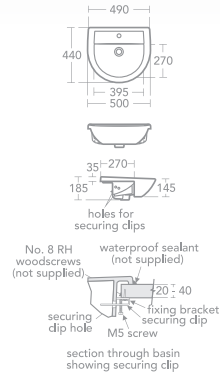

Suitable for pedestal or wall mounted installation

Domestic or commercial use

IS12.0820

Full pedestal
IS12.0480

OPTION

Basin fixing set with 12cm rag bolts for solid walls

IS29.1100

SANDRINGHAM 21

Semi-Countertop Basin - One Taphole

General purpose 50cm semi-countertop washbasin

Stylish and cost effective solution

Domestic and commercial use

Single taphole

IS11.0200

Tap not included

SANDRINGHAM 21

Semi-Countertop Basin - Two Tapholes

General purpose 50cm semi-countertop washbasin

Stylish and cost effective solution

Domestic and commercial use

No chainstay hole version (IS12.0880)

2 tapholes

IS11.0210