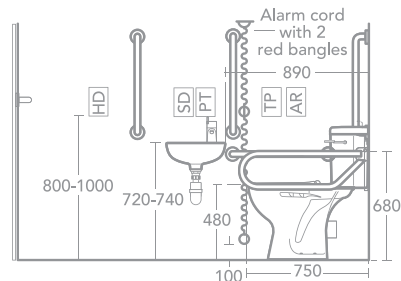

MONACO 2
Doc M Pack

- With thermostatic mixing valve
- Concealed fixtures
- Raised height WC

Pack Colour Options	With Thermostatic Mixing Valve
Blue Rails	IS11.0120
White Rails	IS11.0130

1. Includes:
2. Sandringham 21 35cm Handrinse Basin, Two Tapholes, No Overflow, No Chain Hole **IS12.0900**
   - Sandringham 21 Raised Height WC Bowl - Horizontal Outlet **IS12.0670**
   - Sandringham 21 Elongated Cistern (to achieve 75cm projection) with Spatula Lever (6 or 4.5 litre single flush) **IS12.1110**
   - Bakasan Toilet Seat With Stainless Steel Rod And Plastic Hinges - No Cover - Dark Blue **IS13.4610**
   - Contour 21 Straight Grab Rail 45cm **IS13.9310**
   - Contour 21 60cm Straight Grab Rail x4 **IS13.9320**
   - Screw to Wall Hinged Support Arm 80.5cm **IS13.9330**
   - Sandringham 21 SL Single Lever Basin Mixer **IS12.0960**

MONACO 2
Doc M Pack

- Without thermostatic mixing valve
- Concealed fixtures
- Raised height WC

Pack Colour Options	Without Thermostatic Mixing Valve
Blue Rails	IS11.0140
White Rails	IS11.0150
Grey Rails	IS11.0160

1. Includes:
2. Sandringham 21 35cm Handrinse Basin, Two Tapholes, No Overflow, No Chain Hole **IS12.0900**
   - Sandringham 21 Raised Height WC Bowl - Horizontal Outlet **IS12.0670**
   - Sandringham 21 Elongated Cistern (to achieve 75cm projection) with Spatula Lever (6 or 4.5 litre single flush) **IS12.1110**
   - Bakasan Toilet Seat With Stainless Steel Rod And Plastic Hinges - No Cover - Dark Blue **IS13.4610**
   - Contour 21 Straight Grab Rail 45cm **IS13.9310**
   - Contour 21 60cm Straight Grab Rail x4 **IS13.9320**
   - Screw to Wall Hinged Support Arm 80.5cm **IS13.9330**
   - Sandringham SL Single Lever Basin Mixer **IS12.0960**