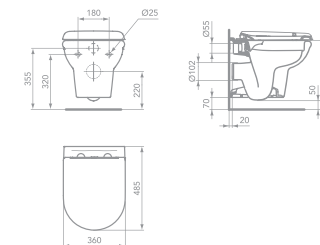

Rimless Wall Hung Toilet Pack

Includes slow close seat

Rimless flush technology

Water saving

IS20.0040

BARI

1 Tap Hole 54cm Basin and Pedestal in a Box

Basin & pedestal included

Curved design

Matching WC pack

IS20.0020

ECOTHERM
Shower Pack

- Thermostatic valve
- Mixer & Kit
- Multi function handset

IS26.0930

CERATHERM T25
T25 Dual Shower Pack

- With Idealrain 200mm round rainshower, Idealrain M3 3 function 100mm handspray and 1.5m Ideaflex hose
- Cool body
- Temperature safety button
- FirmaFlow® Therm ceramic cartridge
- Includes hose retaining ring
- Integrated ceramic diverter to select handspray or showerhead
- 5 year guarantee