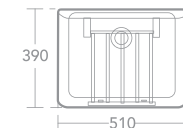

Value Cleaners' Sink Pack 51cm

- Fireclay Heavy duty laboratory and cleaners sink
- Use in laboratories, public buildings and schools

IS11.0070

- Includes:
- Birch Sink 51x38mm with Grating **IS14.0600**
- Alterna 21 Bib Taps Exposed Chrome 1/2" QD/Lever **IS13.2372**
- Wall Mounted Chrome Exposed **IS13.2360**
- Strainer Waste Chrome Unslotted 1 1/2" **IS13.0980**
- Bottle Trap 1 1/2" **IS13.1210**
- Legs Polished Stainless Steel 350mm & 355mm
- Screw-to-Wall Aluminium Alloy Bearer - Pair **IS14.0050**