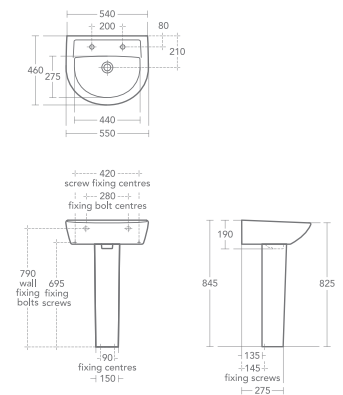

Domestic or commercial use

IS12.0800

Full pedestal
IS12.0480

OPTION

Basin fixing set with 12cm rag bolts for solid walls

IS29.1100

SANDRINGHAM 21

55cm Pedestal Basin - Two Tapholes

Suitable for pedestal or wall mounted installation

Domestic or commercial use

IS12.0820

Full pedestal
IS12.0480

OPTION

Basin fixing set with 12cm rag bolts for solid walls

IS29.1100

SANDRINGHAM 21

Semi-Countertop Basin - One Taphole

General purpose 50cm semi-countertop washbasin

Stylish and cost effective solution

Domestic and commercial use

Single taphole

IS11.0200

Tap not included

SANDRINGHAM 21