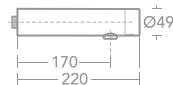

IS17.0090

MONACO 2
Doc M Pack

- With thermostatic mixing valve
- Concealed fixtures
- Raised height WC

Pack Colour Options	With Thermostatic Mixing Valve
Blue Rails	IS11.0120
White Rails	IS11.0130

- Includes:
- Sandringham 21 35cm Handrinse Basin, Two Tapholes, No Overflow, No Chain Hole **IS12.0900**
 - Sandringham 21 Raised Height WC Bowl - Horizontal Outlet **IS12.0670**
 - Sandringham 21 Elongated Cistern (to achieve 75cm projection) with Spatula Lever (6 or 4.5 litre single flush) **IS12.1110**
 - Bakasan Toilet Seat With Stainless Steel Rod And Plastic Hinges - No Cover - Dark Blue **IS13.4610**
 - Contour 21 Straight Grab Rail 45cm **IS13.9310**
 - Contour 21 60cm Straight Grab Rail x4 **IS13.9320**
 - Screw to Wall Hinged Support Arm 80.5cm **IS13.9330**
 - Sandringham 21 SL Single Lever Basin Mixer **IS12.0960**