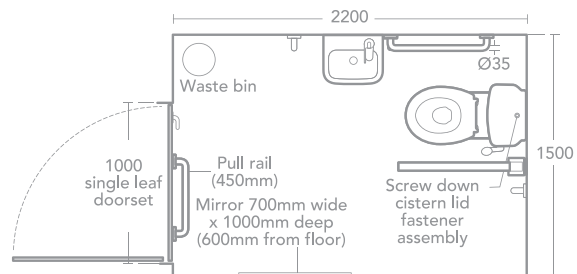

MONACO 2
Doc M Pack

- With thermostatic mixing valve
- Concealed fixtures
- Raised height WC

Pack Colour Options	With Thermostatic Mixing Valve
Blue Rails	IS11.0120
White Rails	IS11.0130

1. Includes:
2. Sandringham 21 35cm Handrinse Basin, Two Tapholes, No Overflow, No Chain Hole **IS12.0900**
   - Sandringham 21 Raised Height WC Bowl - Horizontal Outlet **IS12.0670**
   - Sandringham 21 Elongated Cistern (to achieve 75cm projection) with Spatula Lever (6 or 4.5 litre single flush) **IS12.1110**
   - Bakasan Toilet Seat With Stainless Steel Rod And Plastic Hinges - No Cover - Dark Blue **IS13.4610**
   - Contour 21 Straight Grab Rail 45cm **IS13.9310**
   - Contour 21 60cm Straight Grab Rail x4 **IS13.9320**
   - Screw to Wall Hinged Support Arm 80.5cm **IS13.9330**
   - Sandringham 21 SL Single Lever Basin Mixer **IS12.0960**

MONACO 2
Doc M Pack

- Without thermostatic mixing valve
- Concealed fixtures
- Raised height WC

Pack Colour Options	Without Thermostatic Mixing Valve
Blue Rails	IS11.0140
White Rails	IS11.0150
Grey Rails	IS11.0160

1. Includes:
2. Sandringham 21 35cm Handrinse Basin, Two Tapholes, No Overflow, No Chain Hole **IS12.0900**
   - Sandringham 21 Raised Height WC Bowl - Horizontal Outlet **IS12.0670**
   - Sandringham 21 Elongated Cistern (to achieve 75cm projection) with Spatula Lever (6 or 4.5 litre single flush) **IS12.1110**
   - Bakasan Toilet Seat With Stainless Steel Rod And Plastic Hinges - No Cover - Dark Blue **IS13.4610**
   - Contour 21 Straight Grab Rail 45cm **IS13.9310**
   - Contour 21 60cm Straight Grab Rail x4 **IS13.9320**
   - Screw to Wall Hinged Support Arm 80.5cm **IS13.9330**
   - Sandringham SL Single Lever Basin Mixer **IS12.0960**