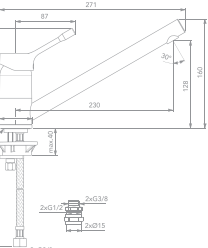

CERALOOK

Single Lever Low Spout Kitchen Mixer, Chrome

- _____ Durable Firmaflow cartridge
- _____ Bluestart energy saving technology
- _____ Easyfix
- _____ Slim contemporary design

IS25.1400