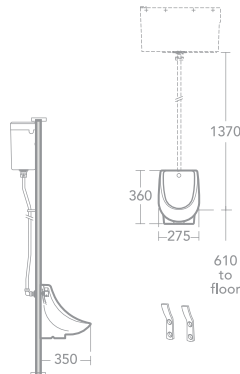

IS11.0020

Includes:

Sandringham Urinal Bowl Concealed

IS12.1100

Spreader Back Inlet Sandringham

IS12.1000

Waste 1½" Plastic Domed Strainer Waste,
45mm Unslotted Tail

IS13.1150

Trap 1½" Plastic Bottle with 75mm Seal, Multi-
Purpose Outlet

IS13.1190

Urinal Concealed Hangers, Steel

IS13.1460