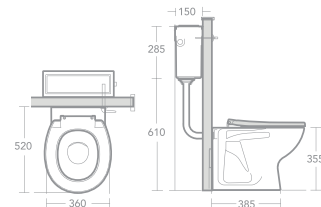

IS11.0110

Includes:

Contour 21 Schools 355 Back-to-Wall WC
IS13.6240

Contour 21 White Toilet Seat No Cover for
355mm High Pan, Bottom Fixing Hinges
IS13.4820

Conceala 2 Low Level Lever Cistern 6L Flush
IS14.0260