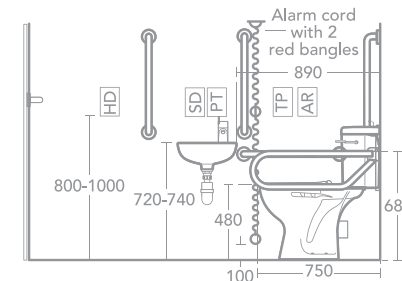

MONACO 2
Doc M Pack

- With thermostatic mixing valve
- Concealed fixtures
- Raised height WC

Pack Colour Options	With Thermostatic Mixing Valve
Blue Rails	IS11.0120
White Rails	IS11.0130

1. Includes:
2. Sandringham 21 35cm Handrinse Basin, Two Tapholes, No Overflow, No Chain Hole **IS12.0900**
   - Sandringham 21 Raised Height WC Bowl - Horizontal Outlet **IS12.0670**
   - Sandringham 21 Elongated Cistern (to achieve 75cm projection) with Spatula Lever (6 or 4.5 litre single flush) **IS12.1110**
   - Bakasan Toilet Seat With Stainless Steel Rod And Plastic Hinges - No Cover - Dark Blue **IS13.4610**
   - Contour 21 Straight Grab Rail 45cm **IS13.9310**
   - Contour 21 60cm Straight Grab Rail x4 **IS13.9320**
   - Screw to Wall Hinged Support Arm 80.5cm **IS13.9330**
   - Sandringham 21 SL Single Lever Basin Mixer **IS12.0960**

MONACO 2
Doc M Pack

- Without thermostatic mixing valve
- Concealed fixtures
- Raised height WC

Pack Colour Options	Without Thermostatic Mixing Valve
Blue Rails	IS11.0140
White Rails	IS11.0150
Grey Rails	IS11.0160

1. Includes:
2. Sandringham 21 35cm Handrinse Basin, Two Tapholes, No Overflow, No Chain Hole **IS12.0900**
   - Sandringham 21 Raised Height WC Bowl - Horizontal Outlet **IS12.0670**
   - Sandringham 21 Elongated Cistern (to achieve 75cm projection) with Spatula Lever (6 or 4.5 litre single flush) **IS12.1110**
   - Bakasan Toilet Seat With Stainless Steel Rod And Plastic Hinges - No Cover - Dark Blue **IS13.4610**
   - Contour 21 Straight Grab Rail 45cm **IS13.9310**
   - Contour 21 60cm Straight Grab Rail x4 **IS13.9320**
   - Screw to Wall Hinged Support Arm 80.5cm **IS13.9330**
   - Sandringham SL Single Lever Basin Mixer **IS12.0960**