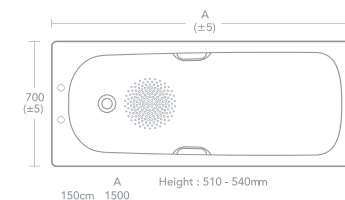

150 x 70cm Standard Gauge Steel Bath with Chrome Plated Grips, Anti Slip & Two Tapholes

- Steel bath _____
- Chrome plated handgrips _____
- Space saving _____
- Slip resistant _____
- Domestic & commercial use _____

IS12.0600