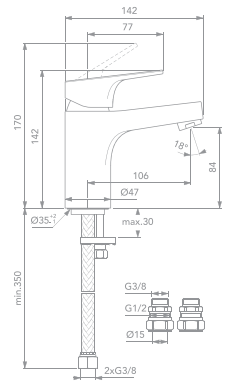

IS25.1340

CERABASE

Single Lever Bath Filler

Firmaflow long lasting cartridge

Easyfix

Lightmove technology

Smartshine finish

IS25.1360