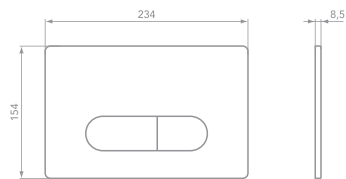

P1 Pneumatic Dual Flushplate, Ideal Standard

- Contemporary design
- 4 finish options
- Compliments Prosys frames & cisterns

- IS21.7330 WHITE
- IS21.7340 CHROME