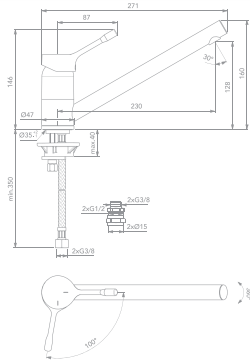

CERALOOK

Single Lever Low Spout Kitchen Mixer, Chrome

- _____ Durable Firmaflow cartridge
- _____ Bluestart energy saving technology
- _____ Easyfix
- _____ Slim contemporary design

IS25.1400