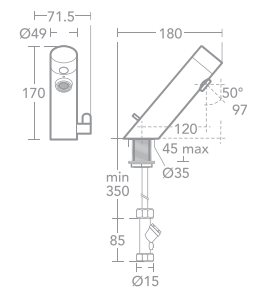

Deck Mounted Mixer with Temperature Control, Battery

Integrated battery and solenoid valve

No touch, hygienic solution

Easy clean

Contemporary design

Temperature control model option

IS17.0020

Option:

Sensorflow E Deck Mounted Mixer With Temperature Control, Mains
IS17.0040