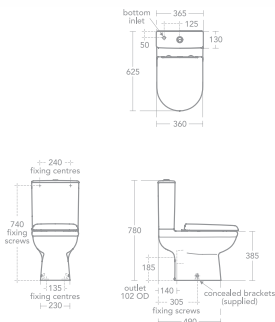

- IS21.7370 CHROME

BARI

Rimless Close Coupled Toilet & Soft Close Seat in a Box

Full toilet pack (Pan, cistern, seat)

6/4 litre dual flush valve

Slow close seat

IS20.0010

NEW - EXACTO

Rimless Wall Hung Toilet Pack

Includes slow close seat

Rimless flush technology

Water saving

IS20.0040

BARI

1 Tap Hole 54cm Basin and Pedestal in a Box

Basin & pedestal included