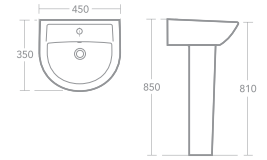

IS12.0750

Full pedestal
IS12.0480

OPTION
Basin fixing set with 12cm rag bolts for solid
walls
IS29.1100