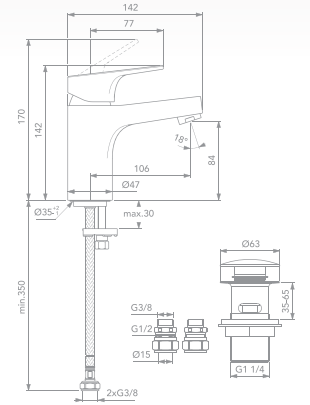

Single Lever Basin Mixer with Click Waste

Firmaflow long lasting cartridge

Eco flow regulator

Easyfix

Lightmove technology

Smartshine finish

IS25.1350