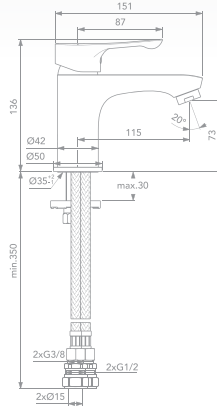

ALPHA
Basin Mixer

Ceramic disc cartridge
Contemporary design

IS25.1300

Option:

Alpha Single Lever Basin Mixer with
Pop Up Waste
BC680AA