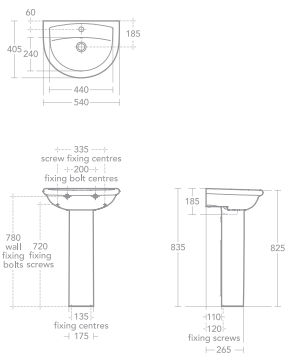

Rimless Wall Hung Toilet Pack

Includes slow close seat

Rimless flush technology

Water saving

IS20.0040

BARI

1 Tap Hole 54cm Basin and Pedestal in a Box

Basin & pedestal included

Curved design

Matching WC pack

IS20.0020

ECOTHERM
Shower Pack

- Thermostatic valve
- Mixer & Kit
- Multi function handset

IS26.0930

CERATHERM T25
T25 Dual Shower Pack

- With Idealrain 200mm round rainshower, Idealrain M3 3 function 100mm handspray and 1.5m Ideaflex hose
- Cool body
- Temperature safety button
- FirmaFlow® Therm ceramic cartridge
- Includes hose retaining ring
- Integrated ceramic diverter to select handspray or showerhead
- 5 year guarantee