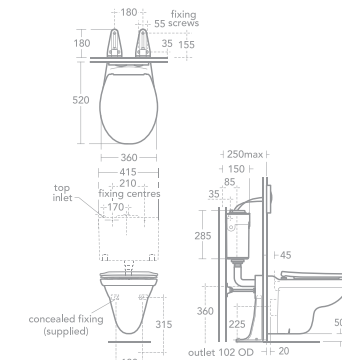

Contemporary Flush Plate Dual Flush
IS11.0230

Wall Hung Support Set
IS43.0080

CONTOUR 21
**Value Schools 305 Back-To-Wall
 WC Pack**

- _____ Schools use (age 3-6 years)
- _____ Back-to-wall pan
- _____ Secure bottom fixing seats
- _____ Can be used as close coupled
 (with cistern S3064)
- _____ Open flushing rim