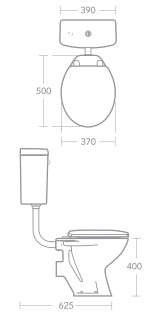

Magnia Low level WC Bowl - Push Button Flush - Horizontal Outlet

Versatile WC pan in vitreous china

Domestic or commercial use

Economic to specify

Dual flush push button cistern

IS12.1040

Low level cistern, bottom inlet, 6/4 litre dual flush valve

IS12.0300

Unison seat & cover

IS12.1120