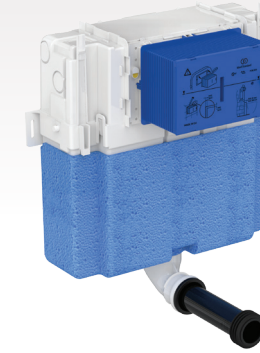

150 Depth Furniture Height WC Concealed Cistern, Mechanical, Front or Top Actuation CL2

Furniture Height

Mechanical or Pneumatic options

Front or top actuation

Easy maintenance

Contemporary flushplate options

Water saving smart valve

IS21.7290

Options:

ProSys 150 Depth WC Cistern, Pneumatic, Front or Top Actuation CL2, Furniture Height (820mm)
IS21.7300

Top Actuation Conversion Kit
IS13.8890