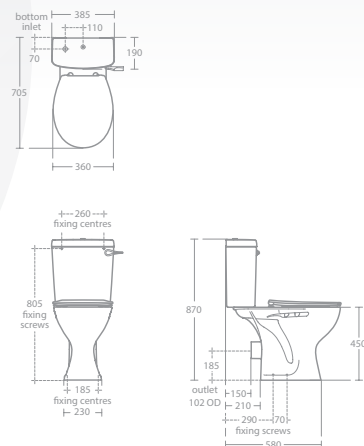

SANDRINGHAM 21

Raised Height, Close Coupled WC Bowl - Lever Flush - Horizontal Outlet

- Raised height
- 6 or 4 litre single flush lever cistern
- Seat options

IS12.0670

Close coupled cistern, bottom inlet, 6 or 4 litre (single) lever flush

IS12.0340

Uni seat & cover - normal close
IS12.0490

OPTION

Uni seat & cover - slow close
IS12.1140