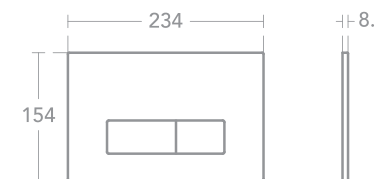

P2 Pneumatic Dual Flushplate, Armitage Shanks

- Contemporary design
- Dual flush
- Finish options
- Mechanical or Pneumatic options

- IS21.7370 CHROME