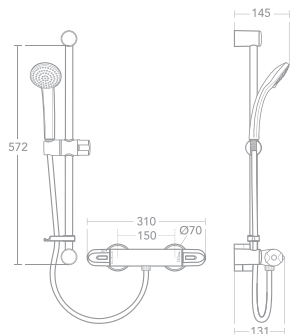

ALTO
EV Shower Pack

- Time saving Fast-fix bracket
- Push-fit pipe connections
- Solid brass body
- Adjustable temperature limit stop
- Suitable for low and high pressure
- Safe cool touch body
- Single function Idealrain handspray
- Shower hose retainer
- TMV2

IS26.0050