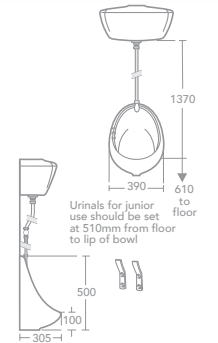

Flush pipes available separately

Choice of 13.6/9.0/4.5 litre cistern sizes

Ceramic urinal division available

Suitable for combined and junior installations

IS11.0030

Includes:

Sanura 50cm Urinal Bowl IS14.0750

Spreader Top Inlet for Vitreous China Bowl
Urinal, Exposed

IS14.0070

Waste 1½" Plastic Domed Strainer Waste,
45mm Unslotted Tail

IS13.1150

Trap 1½" Plastic Bottle with 75mm Seal,
Multi-Purpose Outlet

IS13.1210

Urinal Concealed Hangers, Steel

IS13.1460

SANURA

Value Concealed Urinal Pack

Can be used in multiple bowl configurations

Flush pipes available separately

Choice of 13.6/9.0/4.5 litre cistern sizes

Ceramic urinal division available