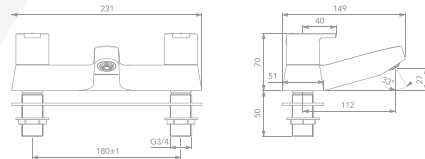

IS12.0460

SANDRINGHAM SL 21

2 Hole Bath Filler

- High pressure
- Fast bath filling
- Ceramic disc
- Brass backnuts
- Easy fix lever handles

IS12.0980

SANDRINGHAM SL 21

2 Hole Bath Shower Mixer

- Fast bath filling
- Ceramic disc
- Brass backnuts
- Includes handspray and hose