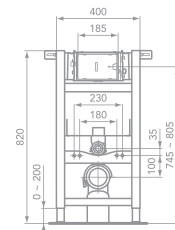

Easy maintenance

Contemporary flushplate options

Water saving smart valve

IS21.7250

Options:

ProSys 820mm Height, Pneumatic Wall Hung
WC Frame
IS21.7260

Top Actuation Conversion Kit
IS13.8890

PROSYS