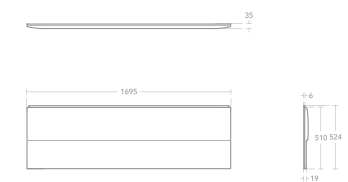

170cm Front Panel

Front panel for Sandringham 21 baths 170cm

IS12.0460