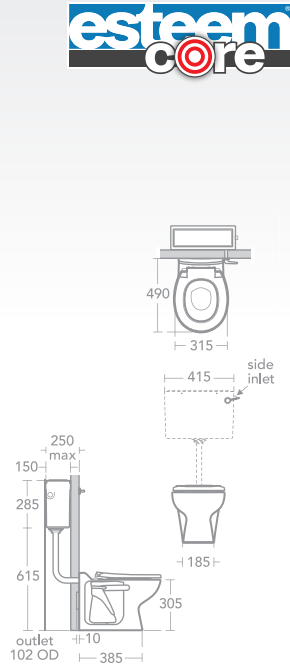

CONTOUR 21
**Value Schools 305 Back-To-Wall
WC Pack**

- _____ Schools use (age 3-6 years)
- _____ Back-to-wall pan
- _____ Secure bottom fixing seats
- _____ Can be used as close coupled
  (with cistern S3064)
- _____ Open flushing rim

IS11.0100

Includes:

Contour 21 Schools, Back-to-Wall and
Close Coupled WC Pan Horizontal Outlet,
305mm High
IS13.6230

Contour 21 White Toilet Seat No Cover for
305mm High Pan, Bottom Fixing Hinges
IS13.4720

Conceala 2 Low Level Lever Cisterns 6L Flush
IS14.0260