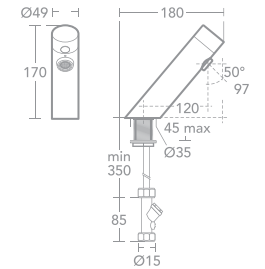

Deck Mounted Tap, Battery

Integrated battery and solenoid valve

No touch, hygienic solution

Easy clean

Contemporary design

IS17.0010

Option:

Sensorflow E Deck Mounted Tap, Mains
IS17.0030