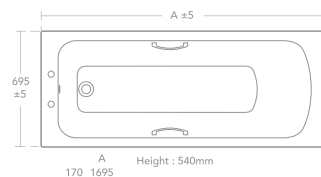

170 x 70cm Acrylic Rectangular Bath with Two Tapholes

- Idealform _____
- No handgrips _____
- 2 tapholes _____

IS12.0150