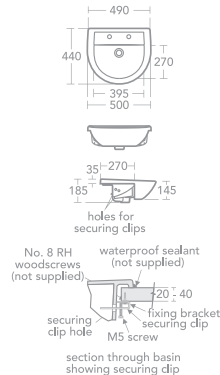

Semi-Countertop Basin - Two Tapholes

General purpose 50cm semi-countertop washbasin

Stylish and cost effective solution

Domestic and commercial use

No chainstay hole version (IS12.0880)

2 tapholes

IS11.0210

Taps not included

SANDRINGHAM 21

Magnia Low level WC Bowl - Push Button Flush - Horizontal Outlet

Versatile WC pan in vitreous china

Domestic or commercial use

Economic to specify

Dual flush push button cistern