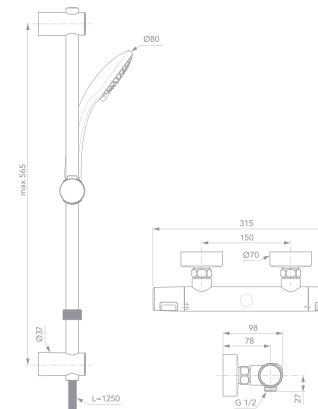

CERATHERM T25
T25 Shower Pack

- With Idealrain S3 3 function ø80 handspray, 600mm rail and 1.25m hose
- Cool body
- Temperature safety button
- FirmaFlow® Therm ceramic cartridge
- Includes hose retaining ring

IS26.0075