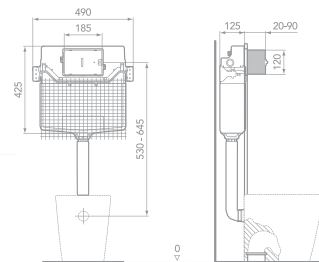

120 Depth WC Cistern, Mechanical, Top Actuation CL2

Mechanical or Pneumatic options

Front actuation

Easy maintenance

Contemporary flushplate options

Water saving smart valve

IS21.3340

Option:

ProSys 120 Depth WC Cistern, Pneumatic
IS21.3350