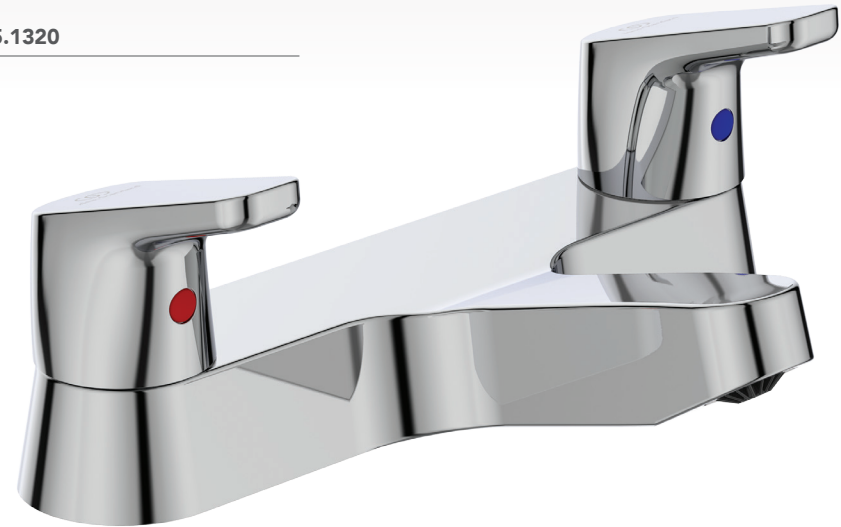

ALPHA
Basin Mixer

Ceramic disc cartridge
Contemporary design

IS25.1300

Option:

Alpha Single Lever Basin Mixer with
Pop Up Waste
BC680AA

ALPHA
**2 Tap Hole Bath Shower Mixer
c/w kit**

Dual control
Deck mounted
Easy operation lever handles
Shower kit included

IS26.0960

ALPHA
2 Tap Hole Dual Control Bath Filler

Deck mounted
Dual control
Contemporary design
Easy operation lever handles

IS25.1320

CERALOOK

Single Lever Low Spout Kitchen Mixer, Chrome

- _____ Durable Firmaflow cartridge
- _____ Bluestart energy saving technology
- _____ Easyfix
- _____ Slim contemporary design