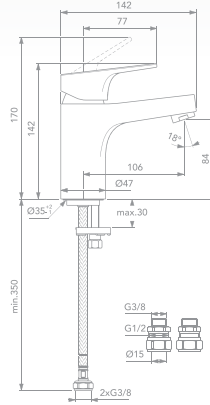

CERABASE

Single Lever Basin Mixer

Firmaflow long lasting cartridge

Eco flow regulator

Easyfix

Lightmove technology

Smartshine finish

IS25.1330