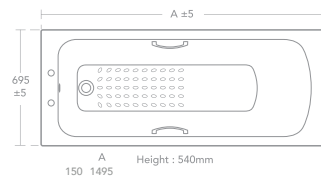

SANDRINGHAM 21

150 x 70cm Acrylic Rectangular Bath With Chrome Plated Twin Grips, Tread Pattern & Two Tapholes

- Chrome plated handgrips _____
- Tread pattern _____
- Idealform _____
- Space saving _____

IS12.0180