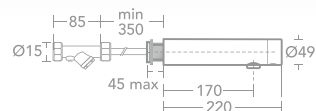

SENSORFLOW E

Panel Mounted Tap, Battery

- Integrated battery and solenoid valve
- No touch, hygienic solution
- Easy clean
- Contemporary design

IS17.0050

Option:
Sensorflow E Panel Mounted Tap, Mains
IS17.0070