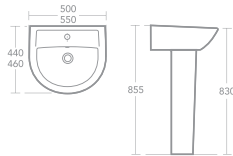

SANDRINGHAM 21

50cm Pedestal Basin - One Taphole

Suitable for pedestal or wall mounted installation

Domestic or commercial use

IS12.0790

Full pedestal
IS12.0480

OPTION

Basin fixing set with 12cm rag bolts for solid walls

IS29.1100