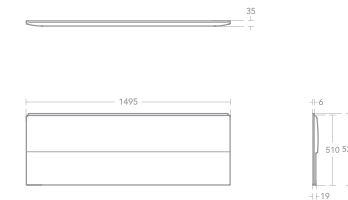

IS12.0620

SANDRINGHAM 21

150cm Front Panel

Front panel for Sandringham 21 baths 150cm

IS12.0440

SANDRINGHAM 21

170cm Front Panel

Front panel for Sandringham 21 baths 170cm