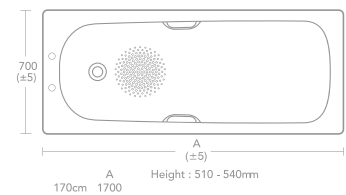

170 x 70cm Standard Gauge Steel Bath with Chrome Plated Grips, Anti Slip & Two Tapholes

- Chrome plated handgrips
- Slip resistant
- Two tapholes
- Domestic & commercial use

IS12.0620