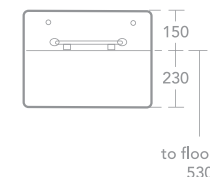

Value Cleaners' Sink Pack 51cm

- Fireclay Heavy duty laboratory and cleaners sink
- Use in laboratories, public buildings and schools

IS11.0070

- Includes:
- Birch Sink 51x38mm with Grating **IS14.0600**
- Alterna 21 Bib Taps Exposed Chrome 1/2" QD/Lever **IS13.2372**
- Wall Mounted Chrome Exposed **IS13.2360**
- Strainer Waste Chrome Unslotted 1 1/2" **IS13.0980**
- Bottle Trap 1 1/2" **IS13.1210**
- Legs Polished Stainless Steel 350mm & 355mm
- Screw-to-Wall Aluminium Alloy Bearer - Pair **IS14.0050**