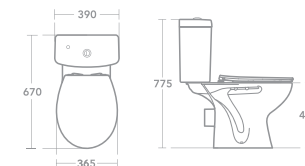

SANDRINGHAM 21

Close Coupled WC Bowl - Lever Flush Cistern - Horizontal Outlet

Domestic & commercial use

Water efficient

6 or 4 litre single flush lever cistern

IS12.0680

Close coupled cistern, bottom inlet, 6 or 4 litre