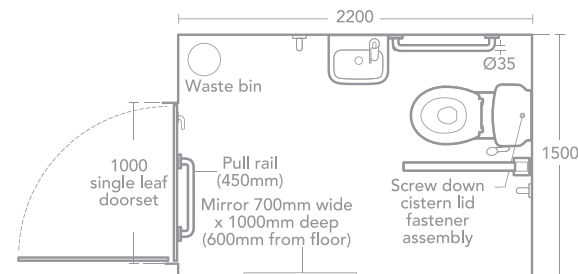

MONACO 2
Doc M Pack

- With thermostatic mixing valve
- Concealed fixtures
- Raised height WC

Pack Colour Options	With Thermostatic Mixing Valve
Blue Rails	IS11.0120
White Rails	IS11.0130

1. Includes:
2. Sandringham 21 35cm Handrinse Basin, Two Tapholes, No Overflow, No Chain Hole **IS12.0900**
   - Sandringham 21 Raised Height WC Bowl - Horizontal Outlet **IS12.0670**
   - Sandringham 21 Elongated Cistern (to achieve 75cm projection) with Spatula Lever (6 or 4.5 litre single flush) **IS12.1110**
   - Bakasan Toilet Seat With Stainless Steel Rod And Plastic Hinges - No Cover - Dark Blue **IS13.4610**
   - Contour 21 Straight Grab Rail 45cm **IS13.9310**
   - Contour 21 60cm Straight Grab Rail x4 **IS13.9320**
   - Screw to Wall Hinged Support Arm 80.5cm **IS13.9330**
   - Sandringham 21 SL Single Lever Basin Mixer **IS12.0960**

MONACO 2
Doc M Pack

- Without thermostatic mixing valve
- Concealed fixtures
- Raised height WC

Pack Colour Options	Without Thermostatic Mixing Valve
Blue Rails	IS11.0140
White Rails	IS11.0150
Grey Rails	IS11.0160

1. Includes:
2. Sandringham 21 35cm Handrinse Basin, Two Tapholes, No Overflow, No Chain Hole **IS12.0900**
   - Sandringham 21 Raised Height WC Bowl - Horizontal Outlet **IS12.0670**
   - Sandringham 21 Elongated Cistern (to achieve 75cm projection) with Spatula Lever (6 or 4.5 litre single flush) **IS12.1110**
   - Bakasan Toilet Seat With Stainless Steel Rod And Plastic Hinges - No Cover - Dark Blue **IS13.4610**
   - Contour 21 Straight Grab Rail 45cm **IS13.9310**
   - Contour 21 60cm Straight Grab Rail x4 **IS13.9320**
   - Screw to Wall Hinged Support Arm 80.5cm **IS13.9330**
   - Sandringham SL Single Lever Basin Mixer **IS12.0960**