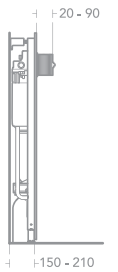

IS29.0300

PROSYS

1150mm Height, Mechanical Wall Hung WC Frame, 120 Depth, Front Actuation CL2

Mechanical or Pneumatic options

Easy maintenance

Contemporary flushplate options

Front actuation

Water saving smart valve

IS21.7230

Option:

ProSys 1150mm Height, Pneumatic Wall Hung
WC Frame
IS21.7240

PROSYS

820mm Height, Mechanical Wall Hung WC Frame, 150 Depth, Front or Top Actuation CL2

Mechanical or Pneumatic options

Front or top actuation