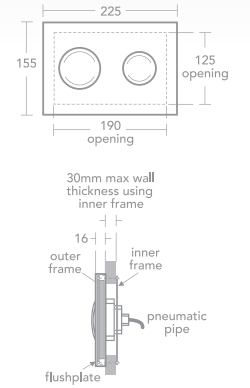

CONCEALA 2

Contemporary Flushplate No Logo

For use with Conceala 2 cisterns

Pneumatic actuation

IS11.0230