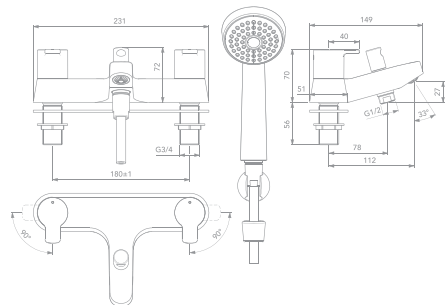

2 Hole Bath Shower Mixer

- Fast bath filling
- Ceramic disc
- Brass backnuts
- Includes handspray and hose

IS12.0990