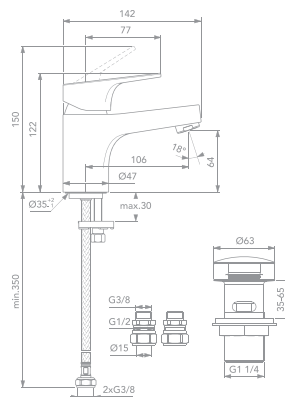

Single Lever Mini Basin Mixer

Firmaflow long lasting cartridge

Eco flow regulator

Easyfix

Lightmove technology

Smartshine finish

IS25.1340