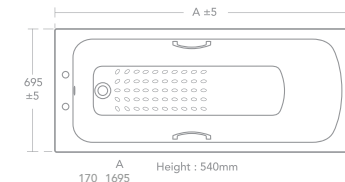

IS12.0180

SANDRINGHAM 21

170 x 70cm Acrylic Rectangular Bath with Chrome Plated Twin Grips, Tread Pattern & Two Tapholes

- Chrome plated handgrips _____
- Tread pattern _____
- Idealform _____

IS12.0170

SANDRINGHAM 21