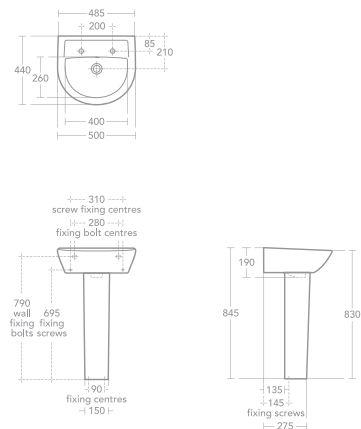

Full pedestal
IS12.0480

OPTION

Basin fixing set with 12cm rag bolts for solid walls

IS29.1100

SANDRINGHAM 21

55cm Pedestal Basin - One Taphole

Suitable for pedestal or wall mounted installation

Domestic or commercial use

IS12.0810

Full pedestal
IS12.0480

OPTION

Basin fixing set with 12cm rag bolts for solid walls

IS29.1100

SANDRINGHAM 21

50cm Pedestal Basin - Two Tapholes

Suitable for pedestal or wall mounted installation

Domestic or commercial use

IS12.0800

Full pedestal
IS12.0480

OPTION

Basin fixing set with 12cm rag bolts for solid walls

IS29.1100

SANDRINGHAM 21

55cm Pedestal Basin - Two Tapholes

Suitable for pedestal or wall mounted installation

Domestic or commercial use

IS12.0820

Full pedestal
IS12.0480

OPTION

Basin fixing set with 12cm rag bolts for solid walls

IS29.1100

SANDRINGHAM 21