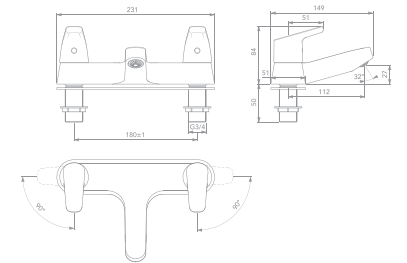

ALPHA
2 Tap Hole Dual Control Bath Filler

Deck mounted
Dual control
Contemporary design
Easy operation lever handles

IS25.1320