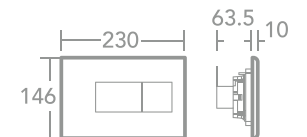

6/4 litre flush

IS11.0220

KARISMA

Dual Flushplate - Chrome Plated

Chromium plated

Contemporary design

Pneumatic operated

Without logo

IS29.0300

PROSYS

1150mm Height, Mechanical Wall Hung WC Frame, 120 Depth, Front Actuation CL2

Mechanical or Pneumatic options

Easy maintenance

Contemporary flushplate options

Front actuation

Water saving smart valve