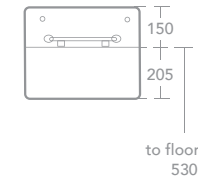

IS12.0990

BIRCH

Value Cleaners' Sink Pack 46cm

- Fireclay Heavy duty laboratory and cleaners sink
- Use in laboratories, public buildings and schools

IS11.0060

- Includes:
- Birch Sink 46x38mm with Grating **IS14.0590**
- Alterna 21 Bib Taps Exposed Chrome 1/2" QD/Lever **IS13.2372**
- Wall Mounted Chrome Exposed **IS13.2360**
- Strainer Waste Chrome Unslotted 1 1/2" **IS13.0980**
- Bottle Trap 1 1/2" **IS13.1210**
- Legs Polished Stainless Steel 350mm & 355mm
- Screw-to-Wall Aluminium Alloy Bearer - Pair **IS14.0050**