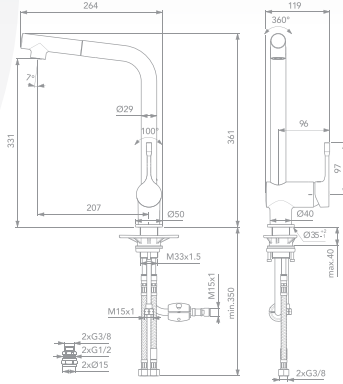

CERALOOK

Single Lever L-Shape Spout Kitchen Mixer with Pull Out Spout, Chrome

- _____ Durable Firmaflow cartridge
- _____ Bluestart energy saving technology
- _____ Easyfix
- _____ Slim contemporary design
- _____ Pull out spout

IS25.1450