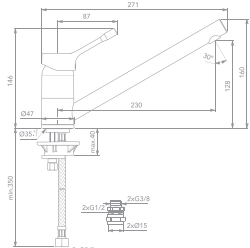

Single Lever Low Spout Kitchen Mixer, Silver Storm

- _____ Durable Firmaflow cartridge
- _____ Bluestart energy saving technology
- _____ Easyfix
- _____ Slim contemporary design

IS25.1410