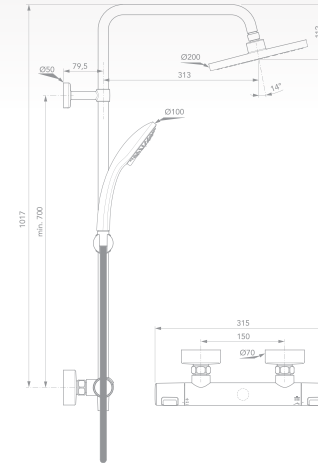

Rimless Wall Hung Toilet Pack

Includes slow close seat

Rimless flush technology

Water saving

IS20.0040

BARI

1 Tap Hole 54cm Basin and Pedestal in a Box

Basin & pedestal included

Curved design

Matching WC pack

IS20.0020

ECOTHERM
Shower Pack

- Thermostatic valve
- Mixer & Kit
- Multi function handset

IS26.0930

CERATHERM T25
T25 Dual Shower Pack

- With Idealrain 200mm round rainshower, Idealrain M3 3 function 100mm handspray and 1.5m Ideaflex hose
- Cool body
- Temperature safety button
- FirmaFlow® Therm ceramic cartridge
- Includes hose retaining ring
- Integrated ceramic diverter to select handspray or showerhead
- 5 year guarantee

IS26.0920

ALTO
EV Shower Pack

- Time saving Fast-fix bracket
- Push-fit pipe connections
- Solid brass body
- Adjustable temperature limit stop
- Suitable for low and high pressure
- Safe cool touch body
- Single function Idealrain handspray
- Shower hose retainer
- TMV2