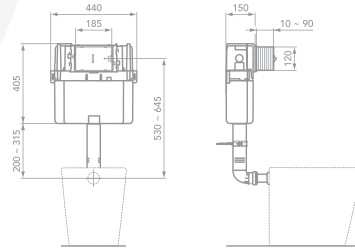

PROSYS

150 Depth WC Cistern, Mechanical, Front or Top Actuation CL2

Mechanical or Pneumatic options

Front or top actuation

Easy maintenance

Contemporary flushplate options

Water saving smart valve

IS21.7270

Options:

ProSys 150 Depth WC Cistern, Pneumatic
IS21.7280

Top Actuation Conversion Kit
IS13.8890