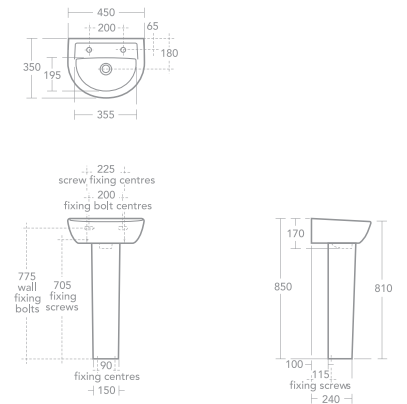

SANDRINGHAM 21
**45cm Handrinse Basin -
 Two Tapholes**

- _____ Suitable for wall mounted or pedestal
 installation
- _____ Domestic or commercial use
- _____ Space saving design

IS12.0760

Full pedestal
IS12.0480

OPTION
 Basin fixing set with 12cm rag bolts for solid
 walls
IS29.1100

SANDRINGHAM 21

50cm Pedestal Basin - One Taphole

Suitable for pedestal or wall mounted installation

Domestic or commercial use

IS12.0790