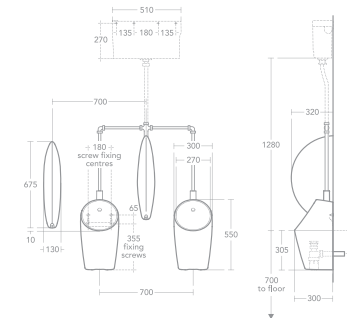

IS11.0270

- Sphero Waste Cap **IS13.8770**