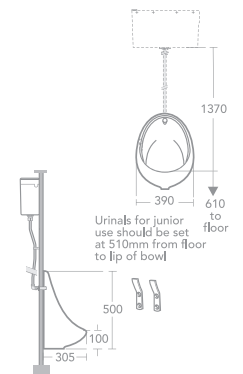

IS11.0040

Includes:

Sanura 50cm Urinal Bowl IS14.0750

Spreader Back Inlet for Vitreous China Bowl
Urinal

IS14.0080

Waste 1½" Plastic Domed Strainer Waste,
45mm Unslotted Tail

IS13.1150

Trap 1½" Plastic Bottle with 75mm Seal,
Multi-Purpose Outlet

IS13.1210

Urinal Concealed Hangers, Steel

IS13.1460