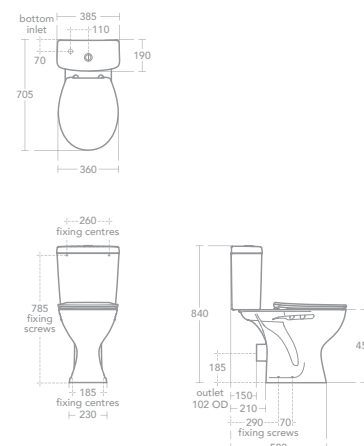

Includes:

Sandringham Back-to-Wall WC
IS12.0690

Sandringham 21 Seat & Cover
IS12.0490

Conceala 2 Dual Flush Valve Cistern
IS11.0220

Contemporary Flush Plate Dual Flush
IS11.0230

SANDRINGHAM 21

Raised Height, Close Coupled WC Bowl - Push Button Cistern - Horizontal Outlet

- Raised height
- Push button dual flush cistern
- Seat options

IS12.0670

Close coupled cistern with dual flush valve 6/4 litre

IS12.0320

Uni seat & cover - normal close
IS12.0490

OPTION

Uni seat & cover - slow close
IS12.1140