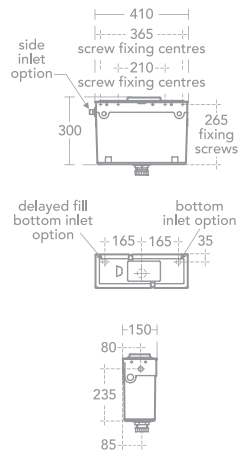

CONCEALA 2

Cistern Side Inlet

Components pre-fitted

Fully compliant to UK regulations

Pneumatic dual flush valve

No flushplate

6/4 litre flush

IS11.0220