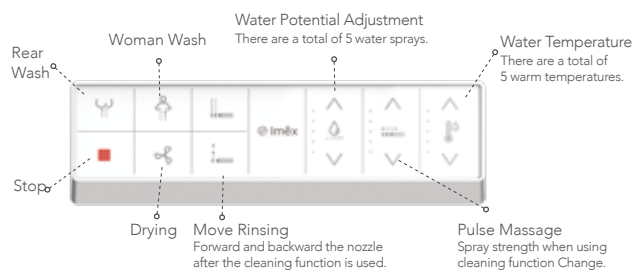

Simple and clean design, functional operation at a glance; tilted design ergonomics, make the controller more comfortable to use and operate.

Rear Wash
You can adjust the water volume, water temperature and water pressure independently on rear wash function.