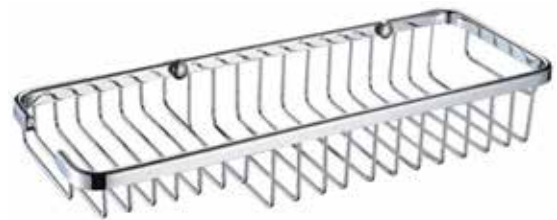

Wire Basket Wall Fixed

COMP BASK02 C
w355 x h50 x d130

£85.38