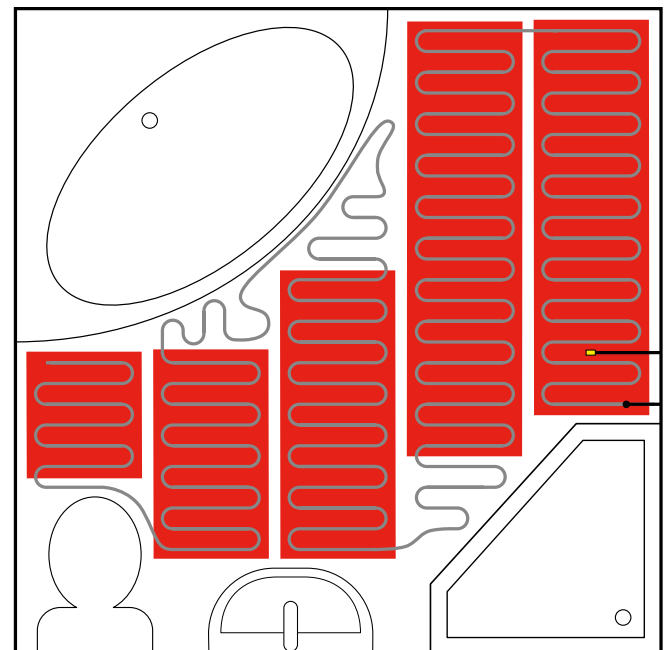

Mat System Layout

Simple, flexible installation
Diagram below shows a typical bathroom layout.