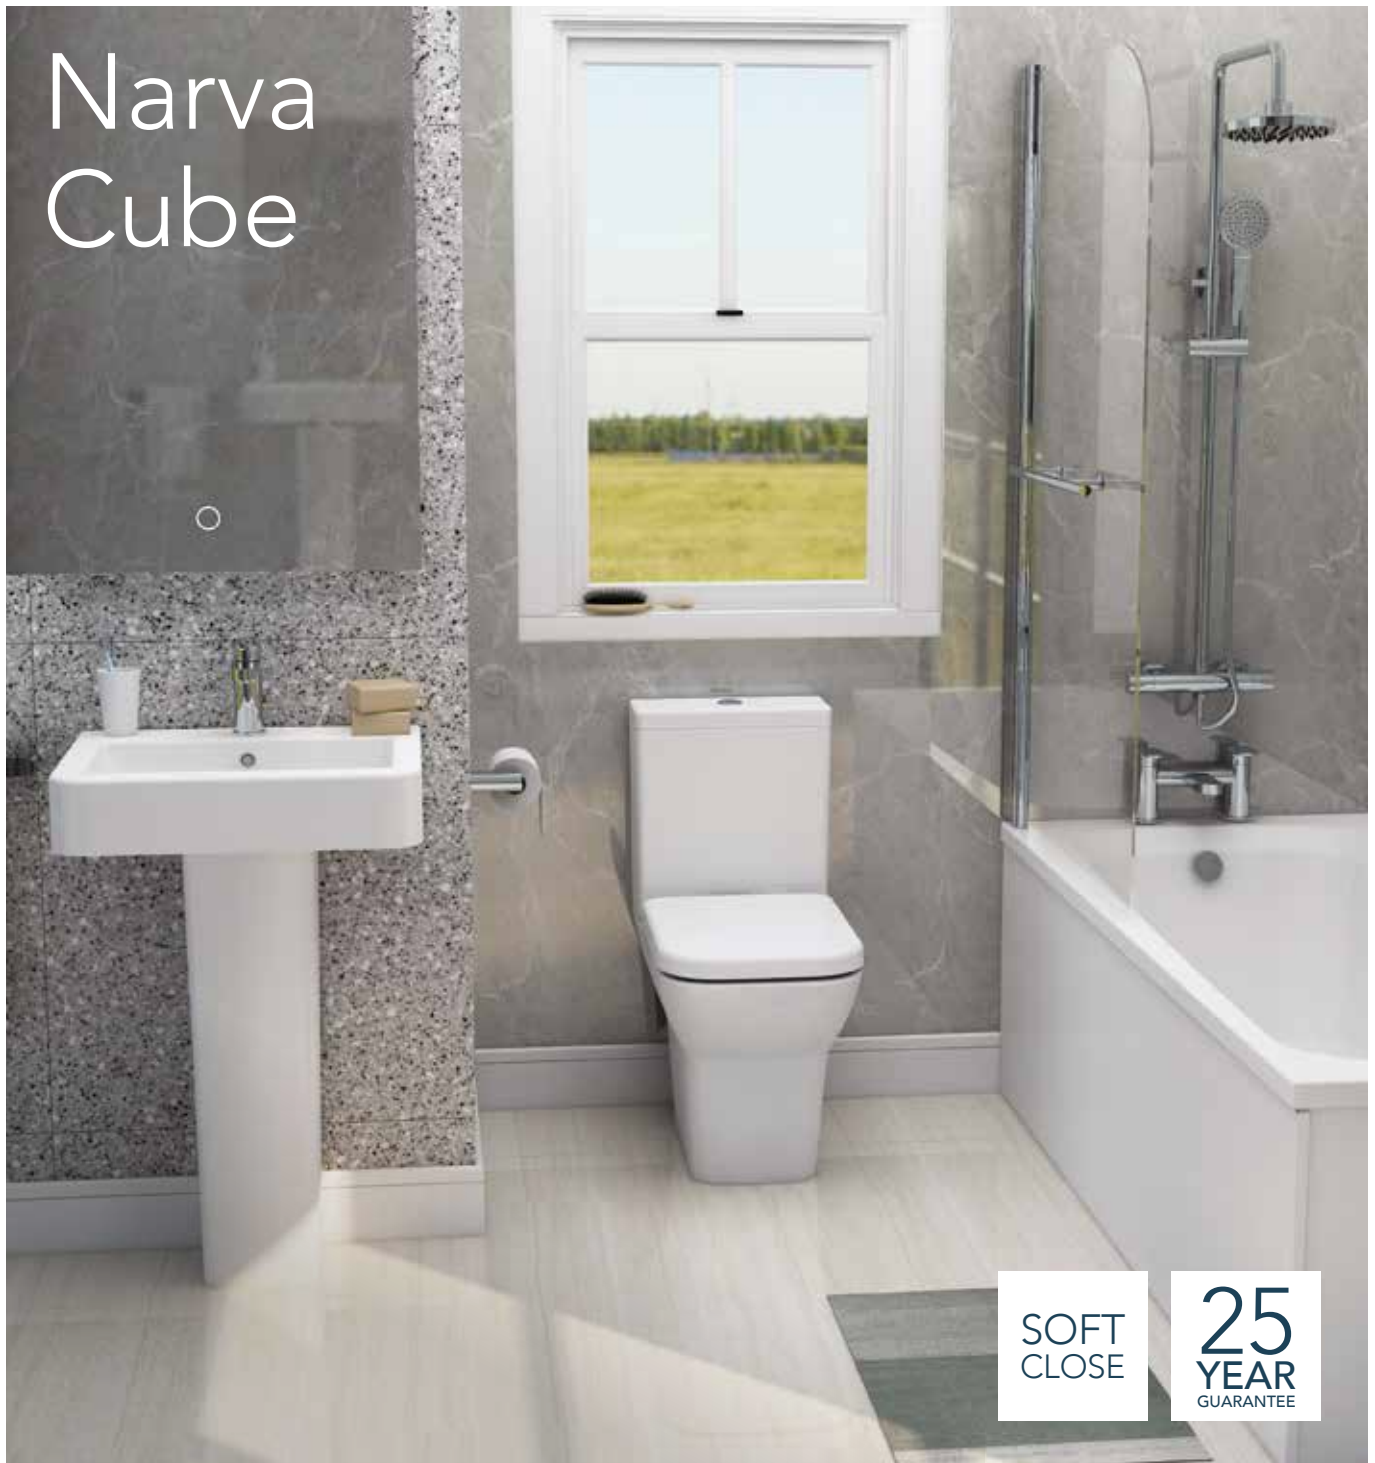

• Seats - 1 Year Guarantee

Narva Cube
Bathroom Suite

E10017
Close Coupled WC Pan
White - w355 x h400 x d620 **£232.86**

E10018
Close Coupled WC Cistern
White - w370 x h400 x d140 **£87.32**

E10019
Soft Close Seat with Quick Release
White - w360 x h75 x d430 **£69.86**

E10021
1 Tap Hole Basin
White - w530 x h170 x d425 **£197.93**

E10023
Full Pedestal
White - w180 x h710 x d190 **£75.68**

Total £663.65