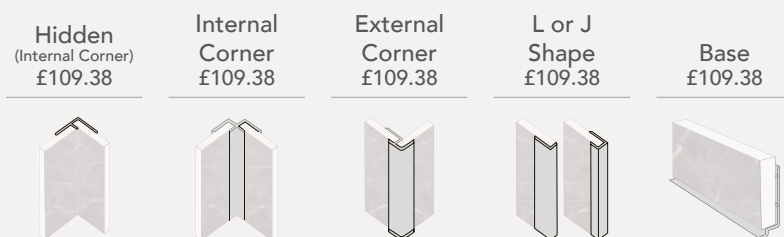

Contemporary

◦ Tile Effect Panels

Aqua Mint Shown

Life is too short for cleaning. Tiled panels are groutless, meaning there is no mould, and no mess (because they're not really tiles!).

Profiles

Fibo profiles (trims) are an exceptional way to finish your install.

All profiles are aluminium and come in 2400mm length.

Luxury Feature Panels

Feature panels are used to complement your chosen design, giving an attractive focal point to your wall. Tile pattern sizes on panels may vary 2400mm x 600mm.

Luxury Feature Panels

Panels 2400mm x 600mm

£232.48

Pop of Colour

Use colourful tones to really brighten up and reinvigorate your room.

Contemporary Tile Effect Panels

Panels 2400mm x 600mm

£232.48

• All panels are 2400mm high and 600mm wide