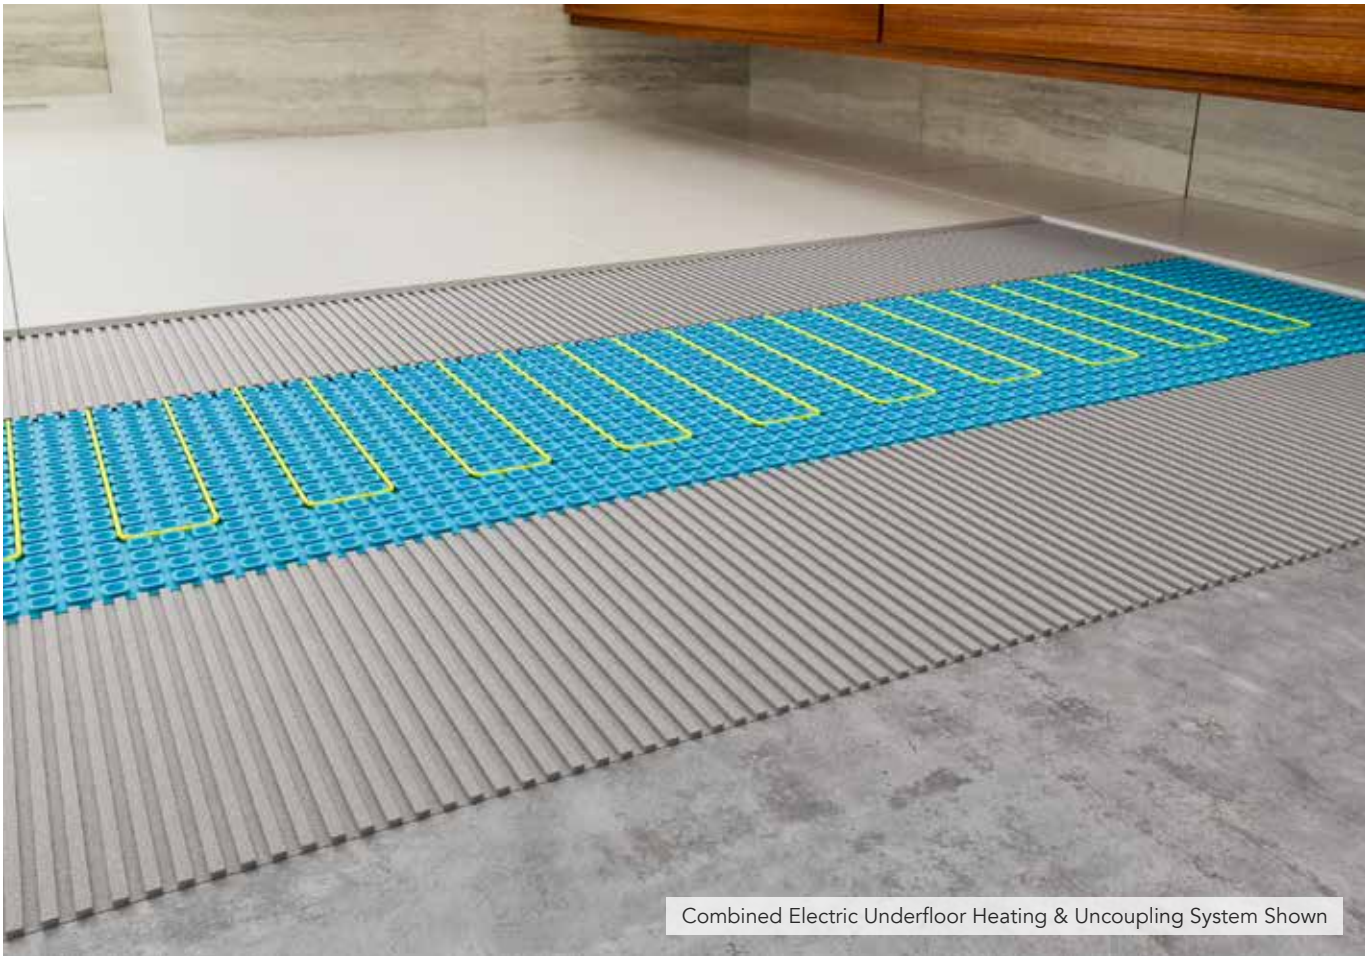

Feel the glow from beneath your feet.
Providing the ultimate feeling of comfort and luxury, it is inexpensive to install and run.

Benefits

Affordable luxury.

Underfloor heating doesn't have to be an expensive extravagance. Our UFH (Underfloor Heating) range is an economical way to bring warmth to any room.

Standard radiator system

- Heat rises from floor to ceiling
- Heat loss through roof
- Creates draughts and uneven heat
- Cold floors and hot heads