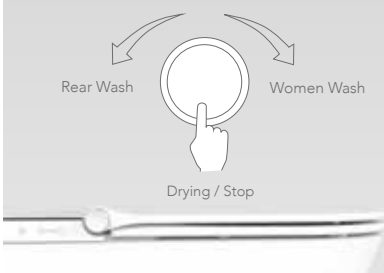

One rotary knob control, easy operation

Side rotary knob control design integrates all smart functions on a minimalist knob, by rotating and pressing, it can easily achieve rear wash, lady wash and drying; as well as regulating the position and flow of the shower spray and water temperature.