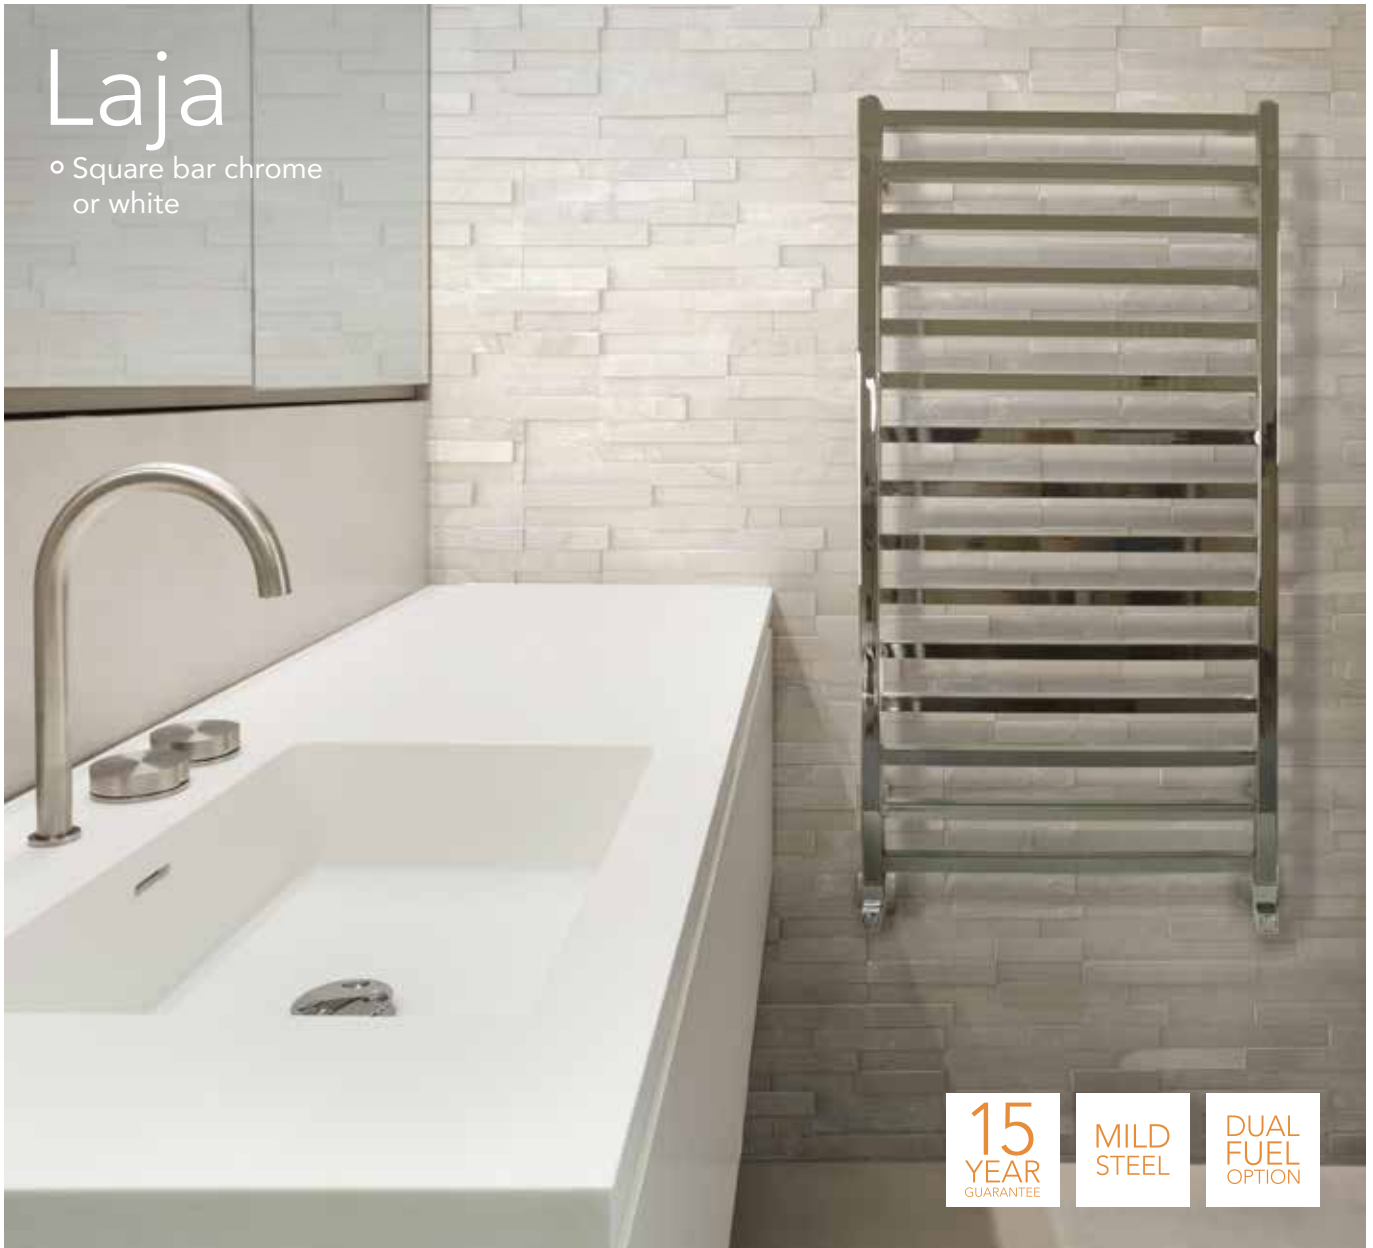

Laja

◦ Square bar chrome or white

15
YEAR
GUARANTEE

MILD
STEEL

DUAL
FUEL
OPTION

Laja Square Bar - Chrome Finish

Height (mm)	Width (mm)	Bars	Pipe Centres	Watts	BTUs	Central Heating Only		Dual Fuel		Electric Only	
						Code	RRP	Code	RRP	Code	RRP
1000	500	12	470	257	876	E70116	£393.50	E70118	£599.19	E70117	£683.86
1165	600	15	470	314	1071	E70122	£444.54	E70124	£648.57	E70123	£734.87
1165	500	15	570	365	1245	E70128	£492.98	E70130	£696.74	E70129	£783.35
1700	600	20	470	434	1480	E70134	£580.12	E70136	£784.66	E70135	£870.52

Aira Square Bar - White

Height (mm)	Width (mm)	Bars	Pipe Centres	Watts	BTUs	Central Heating Only		Dual Fuel		Electric Only	
						Code	RRP	Code	RRP	Code	RRP
1000	500	12	470	409	1396	E70119	£298.11	E70121	£497.14	E70120	£588.47
1165	500	15	470	420	1435	E70125	£327.95	E70127	£527.05	E70126	£618.29
1165	600	15	570	437	1492	E70131	£358.31	E70133	£557.51	E70132	£648.74
1700	500	20	470	501	1714	E70137	£417.36	E70139	£616.53	E70138	£707.70

All heat outputs are shown at 50°C Δ t in compliance with BSEN442