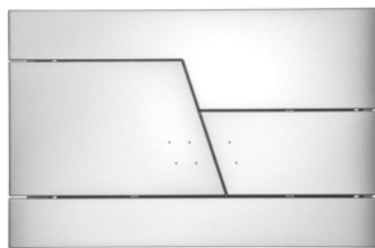

Como Dual Flush Press Panel

E20370 - Satin £44.34