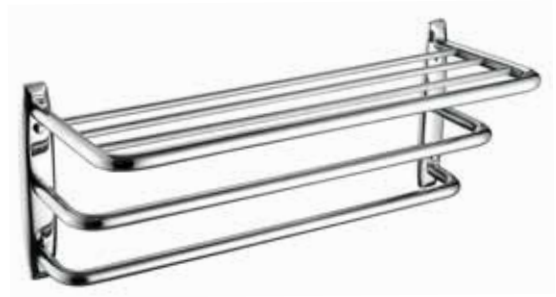

Tier Towel Shelf

COMP TIERS C
w600 x h257 x d215

£108.05