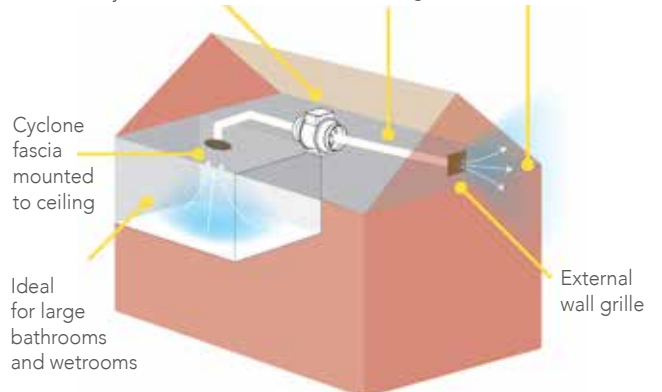

Inline Fan - Remotely sited within the loft space, connected to both the fascia and external wall grille via flexible ducting which is supplied with the Cyclone Fan.