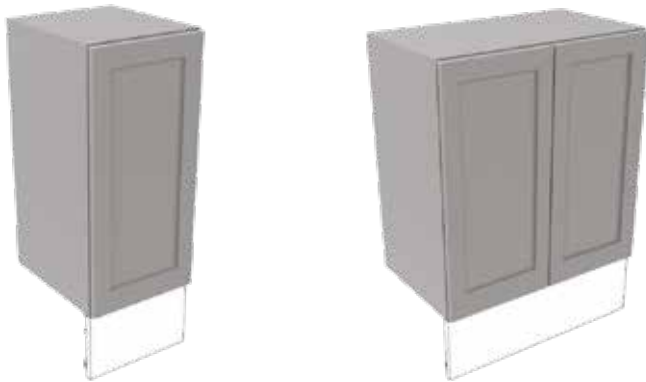

Shaker Style
1 or 2 Door Floor Cupboard
• Plinths Available Separately

Shaker Style

Floor Mounted Cupboards

F2033SW. __ Standard Depth (Add finish to code) 1 Door Floor Cupboard w200 x h820 x d353	£315.78
F2032SW. __ Slim Depth (Add finish to code) 1 Door Floor Cupboard w200 x h820 x d218	£304.74
F3033SW. __ Standard Depth (Add finish to code) 1 Door Floor Cupboard w300 x h820 x d353	£345.67
F3032SW. __ Slim Depth (Add finish to code) 1 Door Floor Cupboard w300 x h820 x d218	£330.08
F6033SW. __ Standard Depth (Add finish to code) 2 Door Floor Cupboard w600 x h820 x d353	£506.81

.MT Midnight Grey	.NW Natural White	.ST Stone Grey	.FL Fossil	.NG Nordic Green