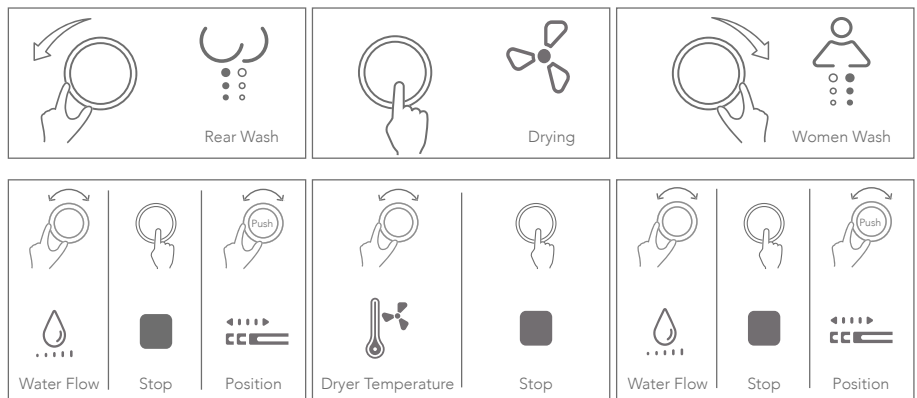

Details Make The Design

Delicate feel, light guide with comfortable operation. Micromesh texture with intuitive touch. Many features with one control.