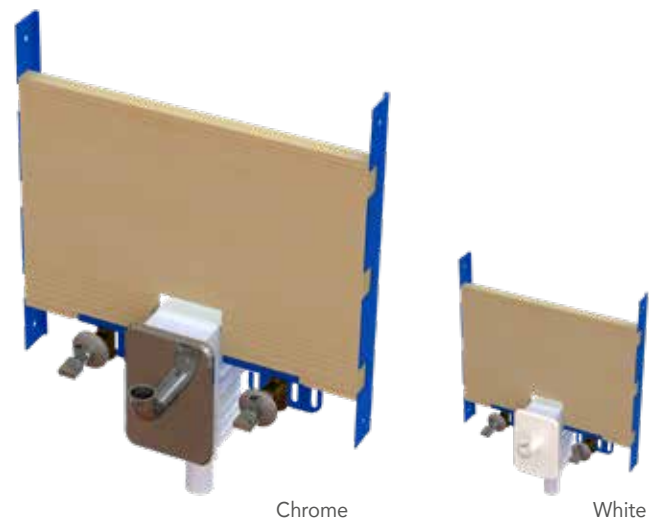

Chrome

White

In-Wall Furniture Basin Frame

E20393

Includes **White** Trap

£233.24

E20394

Includes **Chrome** Trap

£245.58

Wall-hung support frame only

30mm marine plywood bearer for secure

universal basin fixing

Supplied with full pre-wall instruction bolt kit