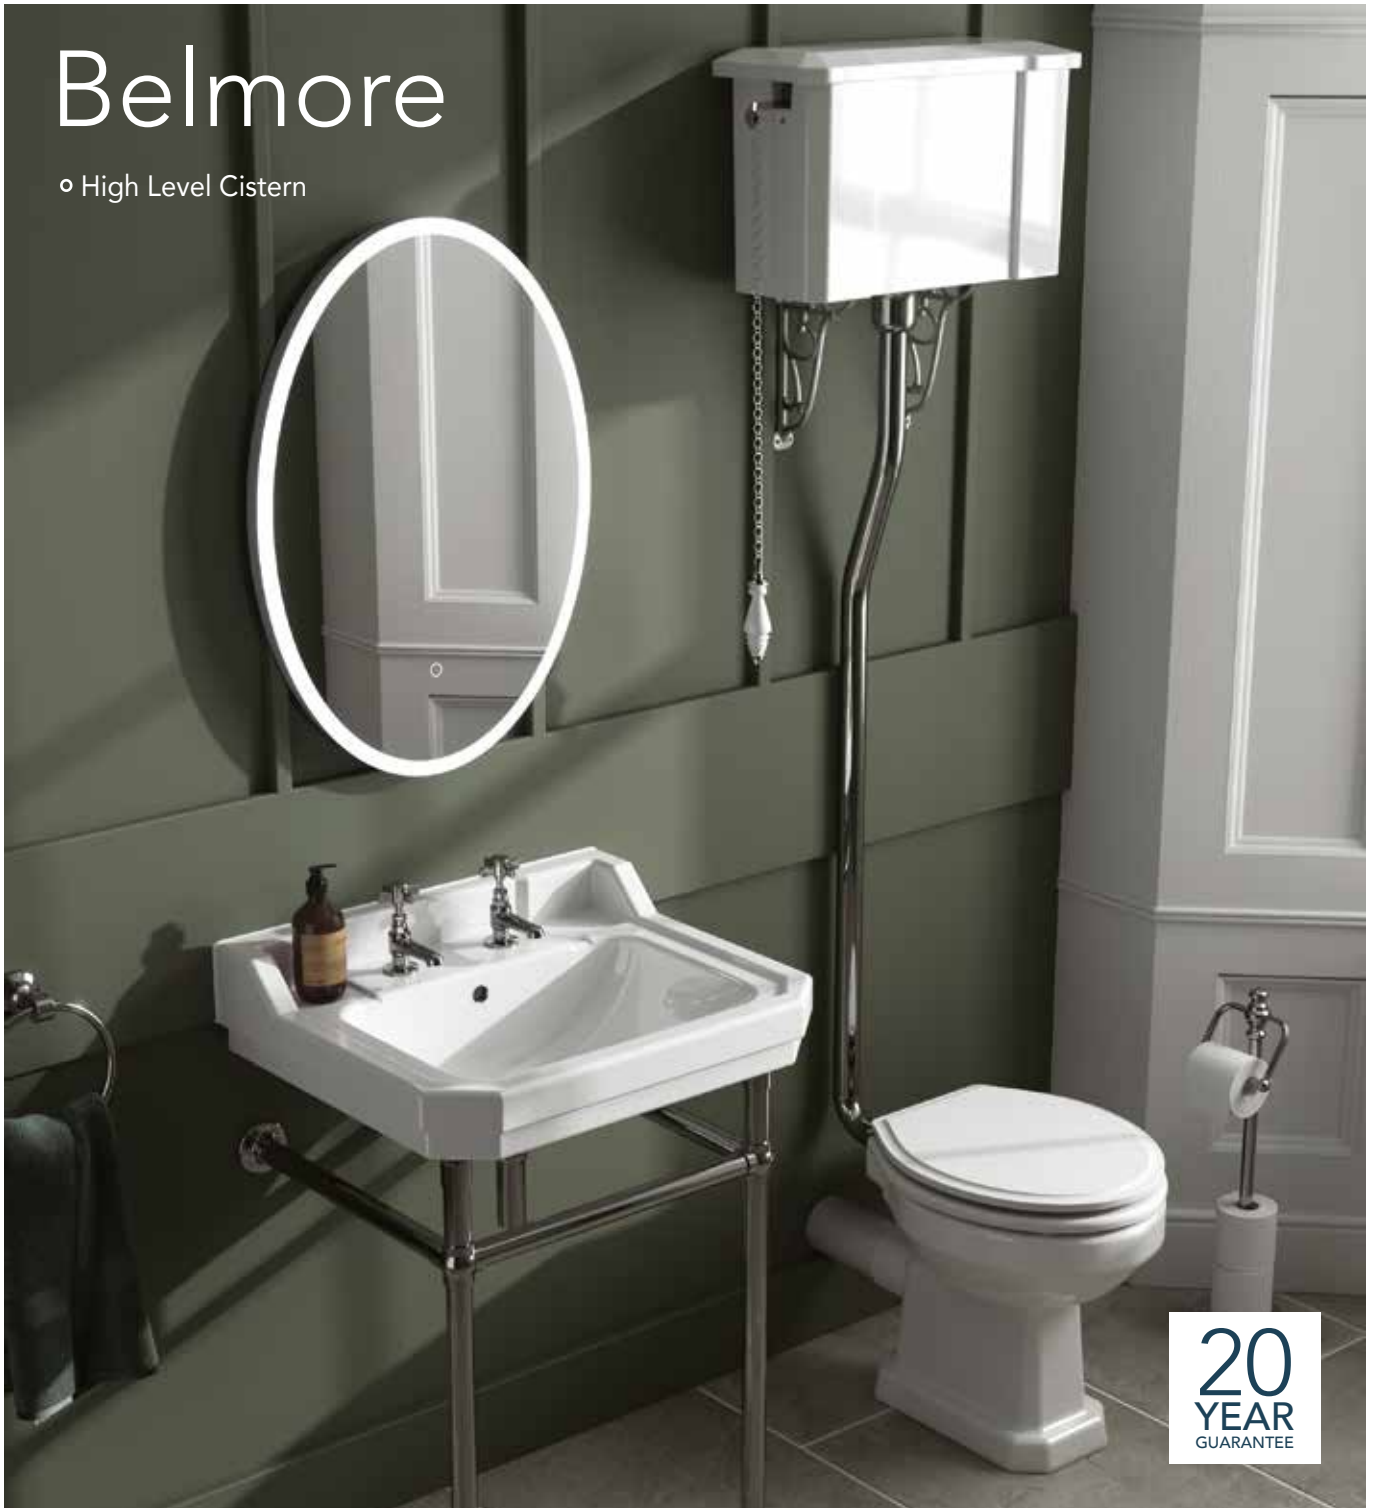

• Seats - 5 Year Guarantee

Belmore

Suite with High Level WC

E10103	High / Low Level Pan White w375 x h400 x d425	£273.52	E10112	Soft Close Bar Hinge Seat White w375 x d428	£202.94
E10110	High Level Cistern Inc Fittings White w481 x h2380 (total) x d200	£262.59	E10108	2 Tap Hole Basin White w605 x h232 x d505	£267.14
E10106	High Level Chrome Pipe / Bracket Kit	£613.85	E20175	Washstand Chrome w600 x h755 x d443	£570.67
					Total £2,190.71

Prices shown include VAT. All dimensions in millimetres.