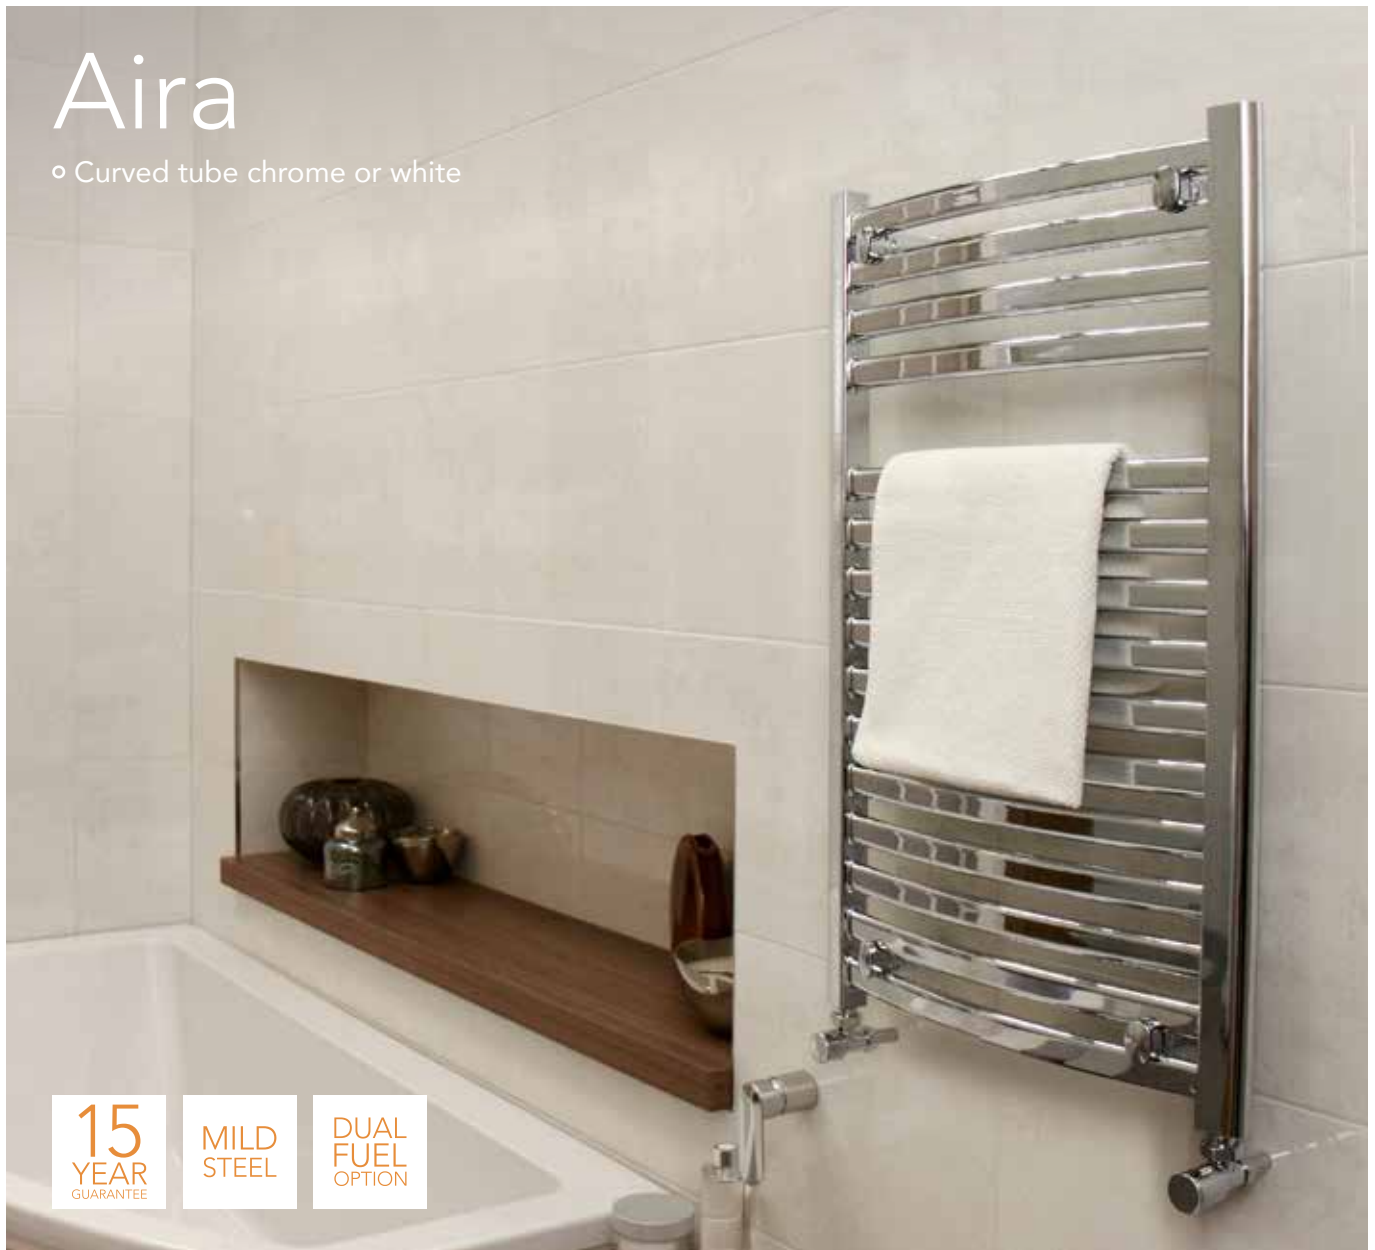

Aira

◦ Curved tube chrome or white

15
YEAR
GUARANTEE

MILD
STEEL

DUAL
FUEL
OPTION

Aira Curved Oval Tube - Chrome Finish

Height (mm)	Width (mm)	Bars	Pipe Centres	Watts	BTUs	Central Heating Only		Dual Fuel		Electric Only	
						Code	RRP	Code	RRP	Code	RRP
800	500	15	455	235	802	E70152	£298.11	E70154	£497.14	E70153	£588.47
800	600	15	555	274	934	E70158	£353.24	E70160	£548.62	E70159	£643.61
1100	500	20	455	316	1078	E70164	£417.36	E70166	£616.46	E70165	£707.70
1100	600	20	555	378	1289	E70170	£447.14	E70172	£646.17	E70171	£737.51

Aira Curved Oval Tube - White

Height (mm)	Width (mm)	Bars	Pipe Centres	Watts	BTUs	Central Heating Only		Dual Fuel		Electric Only	
						Code	RRP	Code	RRP	Code	RRP
800	500	15	455	543	1856	E70155	£188.79	E70157	£396.17	E70156	£479.19
800	600	15	555	556	1901	E70161	£218.57	E70163	£418.04	E70162	£509.00
1100	500	20	455	583	1992	E70167	£268.33	E70169	£467.59	E70168	£558.69
1100	600	20	555	587	2005	E70173	£298.11	E70175	£497.14	E70174	£588.47

All heat outputs are shown at 50°C Δ t in compliance with BSEN442