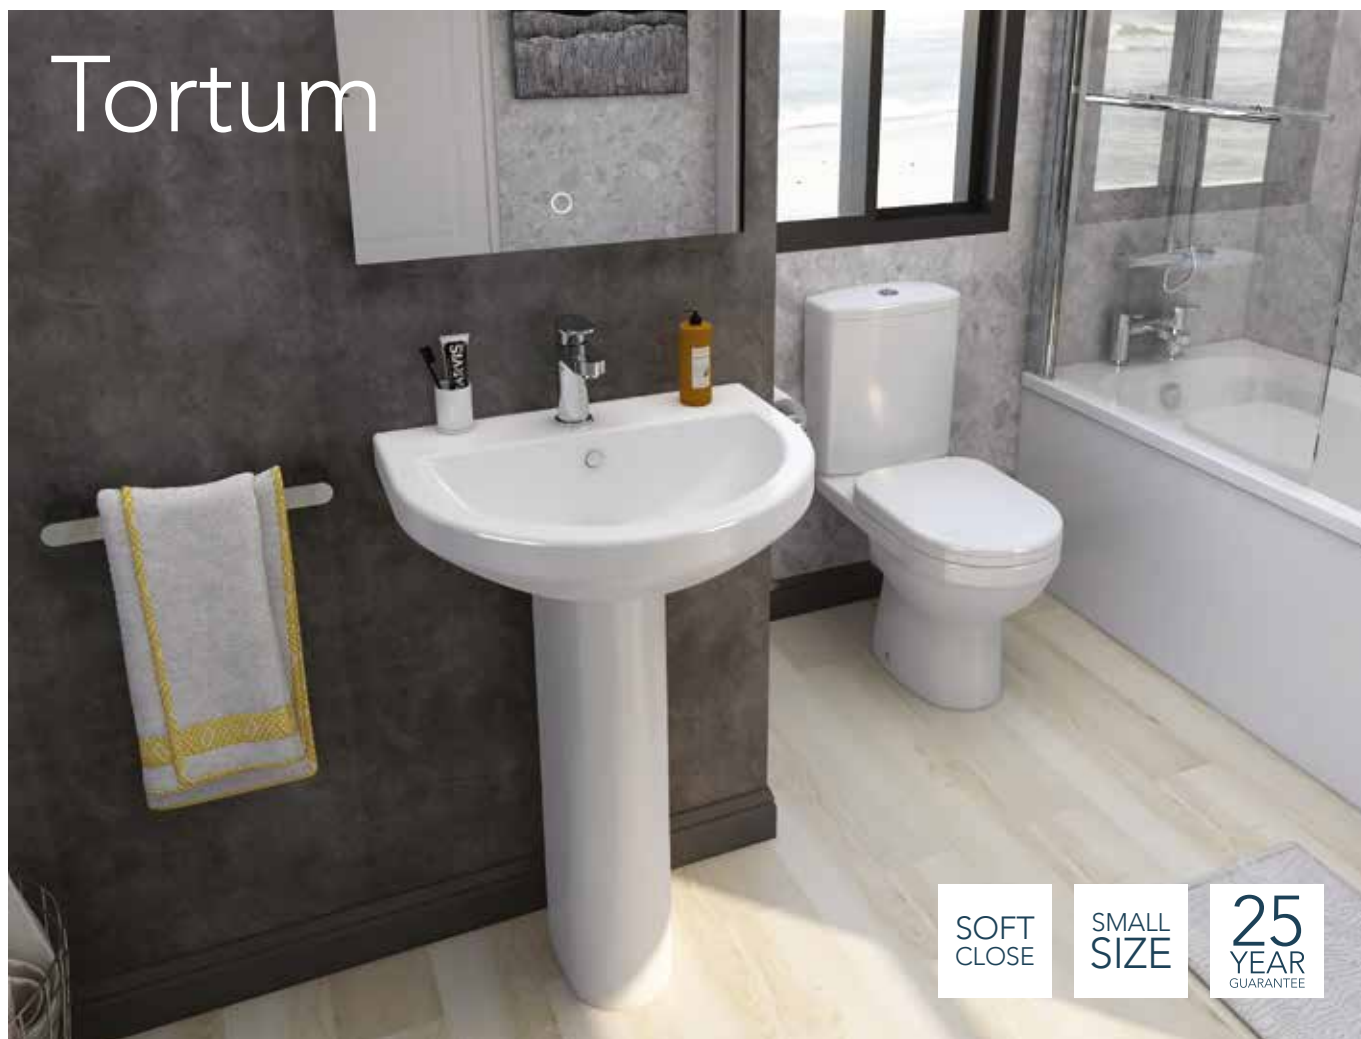

• Seats - 1 Year Guarantee

Tortum
Bathroom Suite

E10001	Close Coupled WC Short Projection Pan	£163.00
White - w345 x h390 x d610		
E10002	Close Coupled WC Cistern	£73.35
White - w355 x h370 x d135		
E10003	Soft Close Seat - Standard	£40.75
White - w355 x h65 x d425		
E10005	1 Tap Hole Basin	£90.82
White - w560 x h200 x d460		
E10009	Full Pedestal	£52.39
White - w160 x h690 x d170		
		Total £420.31

Tortum
Alternative Seat Option

E10004	Soft Close Seat with Quick Release	£75.68
White - w355 x h70 x d425