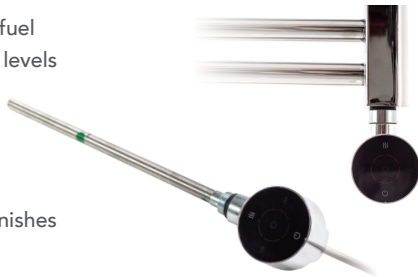

Pipe Cover Set

E70720 15mm - Chrome £26.44

- Electric only or dual fuel
- Power regulation - 5 levels
- Antifreeze 7°C
- Boost mode
- 2 timer settings
- Touch interface
- Chrome and white finishes