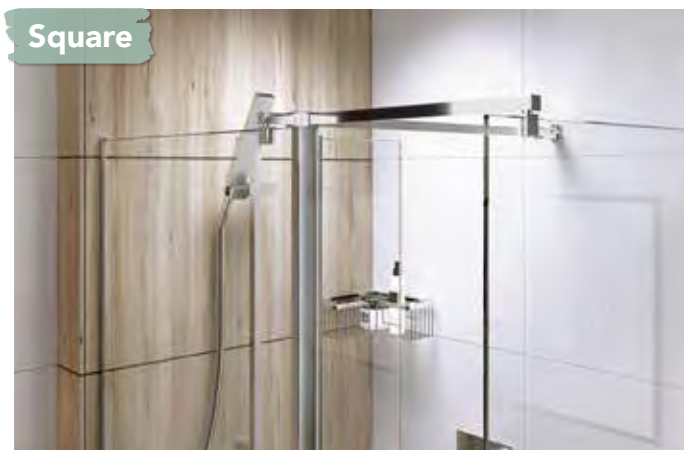

 **top tips**

“Corner Panels are a single piece of thick glass which separate a shower situated in the corner of a bathroom.

Bright, large white tiles can create the illusion of space in smaller areas”

Corner Panel with Low Level Brace.

Bracing Kits

E50088 2 x Low Level Straight & 45 Deg Bracing Kits - Square

Low Level Straight & 45 Deg Bracing Kit

Code	Description	RRP
E50088	Low Level Brace Kit + 45 Deg - Square	£120.36

1 Metre Ceiling Bracing Kit

Code	Description	RRP
E50089	Bracing Kit Ceiling 1000mm - Square	£116.85

Low Level Straight & 45 Deg Kit + Side Panel Bracing Kit

Code	Description	RRP
E50088	Low Level Brace Kit - Straight + 45 Deg - Square	£120.36
E50090	Side Panel Brace Kit (use with E50088) - Square	£120.36