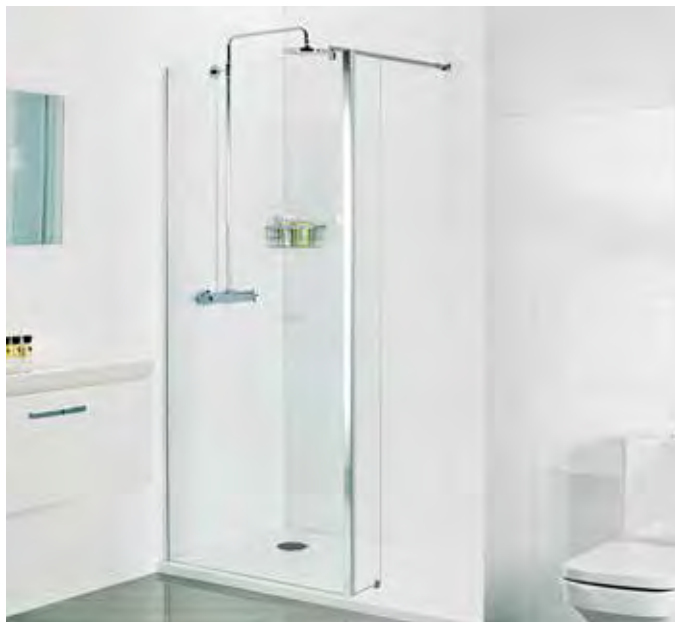

Corner Panel. Fixed Deflector Panel. Low Level Brace.