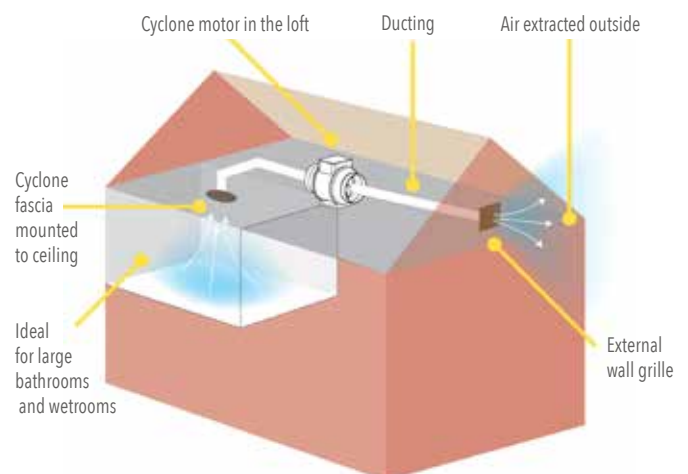

Accessory Kit

These kits include 3 metres of flexible Ø10cm ducting, a fixed grille and 2x steel hose clamps. Compatible with **Breeze** and **Hush** fans.

Cyclone - non-illuminated

Cyclone - LED illuminated

Inline Fan - Remotely sited within the loft space, connected to both the fascia and external wall grille via flexible ducting which is supplied with the Cyclone Fan.

“Ensure your bathroom is adequately ventilated to avoid mildew and mould”