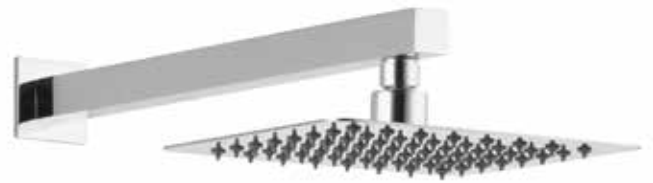

Laja - Fixed Head Kit - Slimline Head

Code	Description	RRP
E80035	Wall Arm and 200mm Slimline Head	£220.92