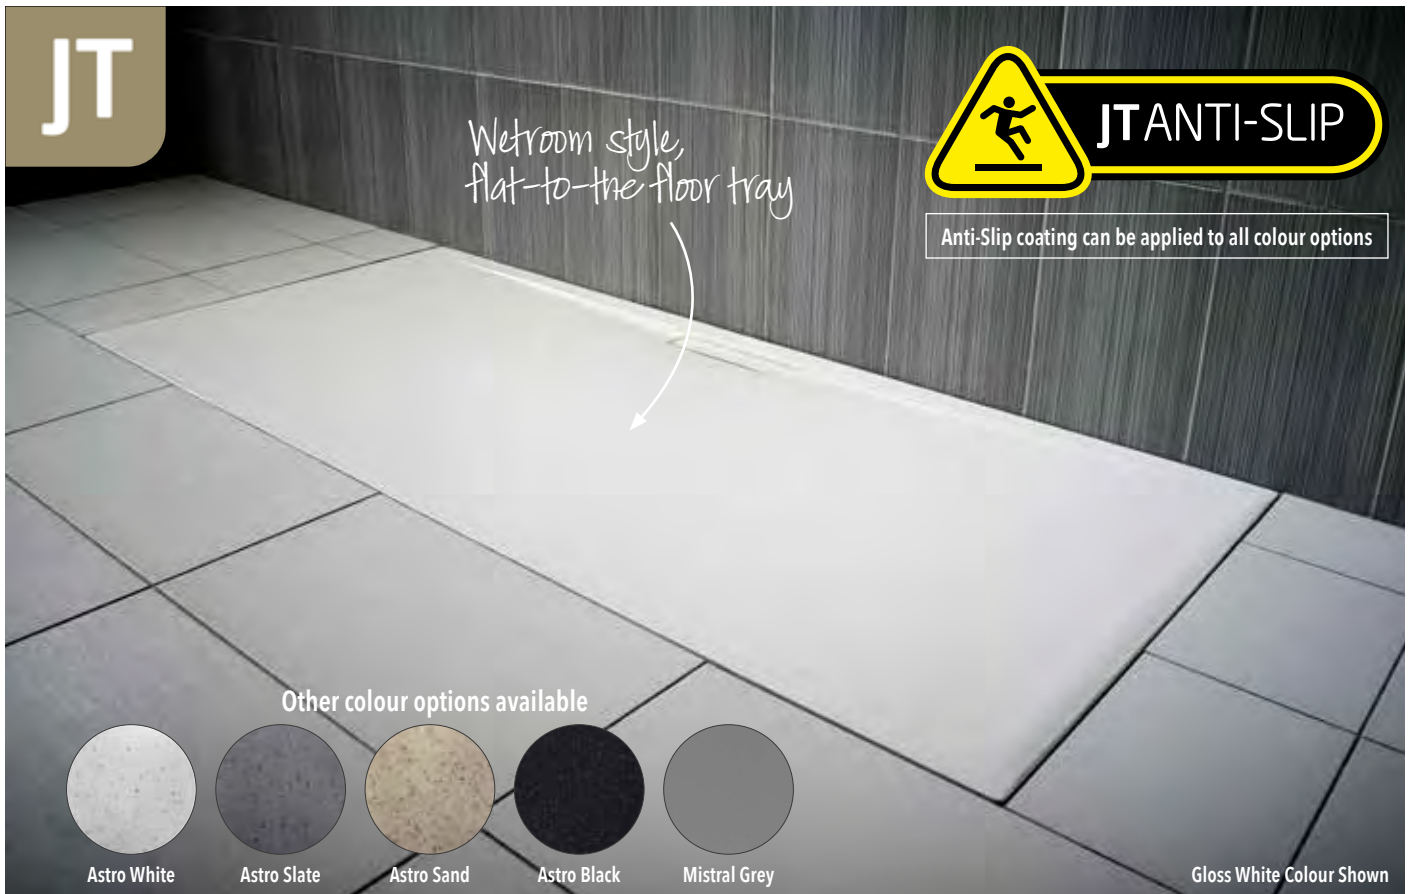

Astro White

Astro Slate

Astro Sand

Astro Black

Mistral Grey

Price includes VAT

Evolved by JT - Quadrant with JT Anti-Slip™

Code	Description	Size (radius)	RRP	Colour Option RRP
ASE80Q100	Gloss White 25mm Tray	800	£497.51	£597.01
ASE90Q100	Gloss White 25mm Tray	900	£587.68	£705.21

Evolved by JT - Square with JT Anti-Slip™

Code	Description	Size (mm)	RRP	Colour Option RRP
ASE76100	Gloss White 25mm Tray	760 x 760	£360.69	£432.83
ASE80100	Gloss White 25mm Tray	800 x 800	£441.54	£529.84
ASE90100	Gloss White 25mm Tray	900 x 900	£618.77	£742.53