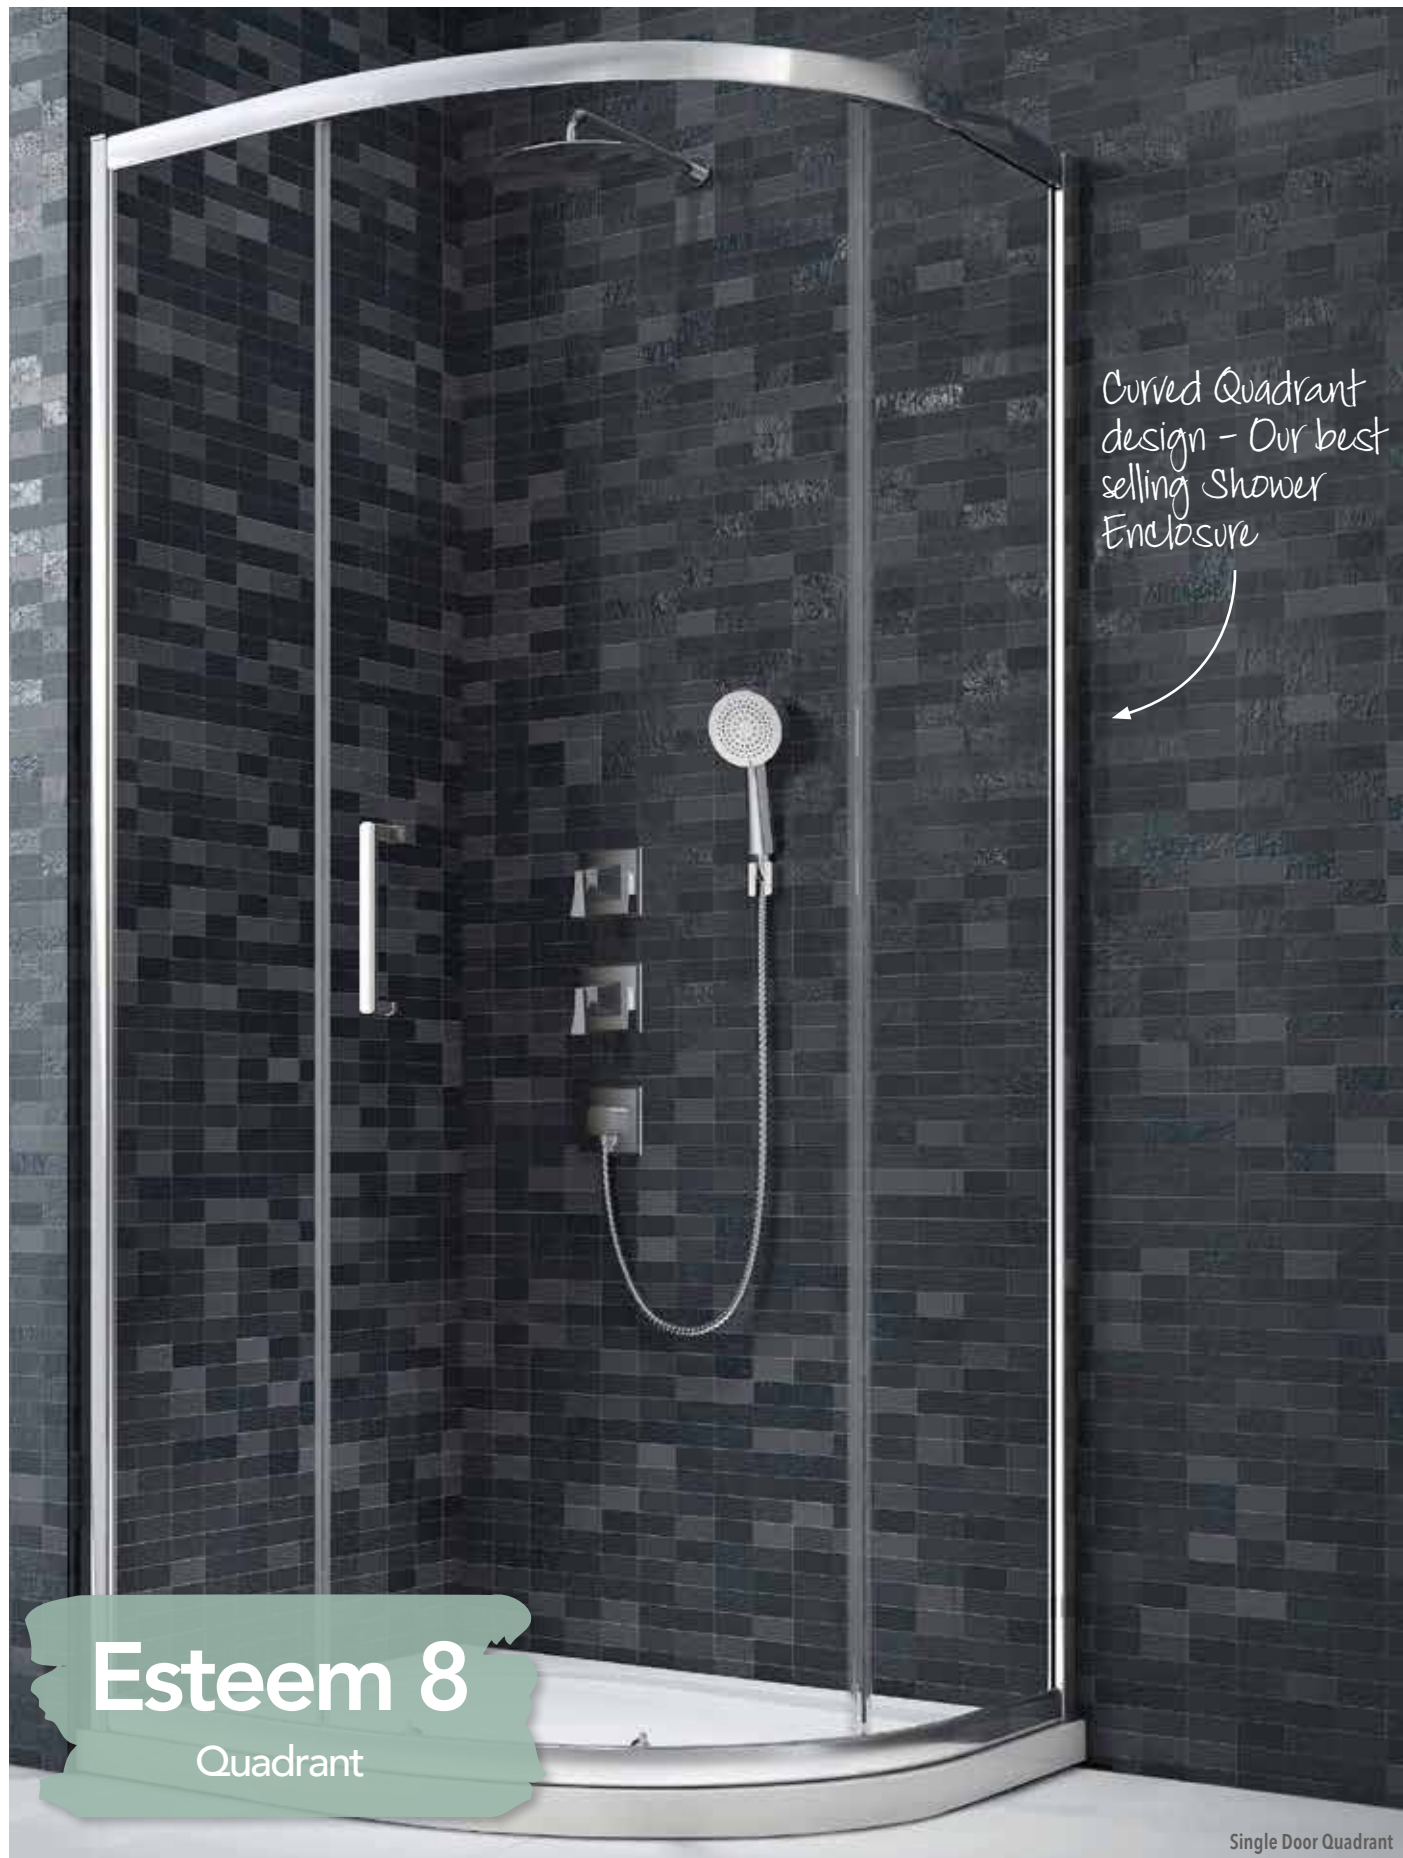

Shower Enclosures

Curved Quadrant
design - Our best
selling Shower
Enclosure

Esteem 8
Quadrant

Single Door Quadrant

Single Door Offset Quadrant

Esteem 8 - Single Door Quadrant

Code	Description	Adjustment	RRP
E50101	w900 x h1900 x d900 - Chrome	850/880	£1,366.04