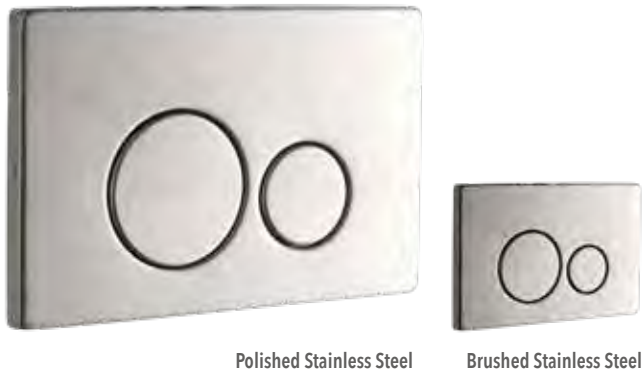

Fluidmaster Compact - Concealed

Code	Description	RRP
CN12218C	Fluidmaster compact concealed cistern	£121.95

WATER
SAVING
FLUSH

EASY
INSTALL

- Bottom, side, top and rear water supply
- Suitable for modern, narrow 500mm furniture
- 2" outlet dual flush valve with 500mm long cable

Frames / WC Press Panels

Polished Stainless Steel

Brushed Stainless Steel

Prespa SS - Dual Flush Press Panel

Code	Finish/Colour	RRP
E20395	Polished Stainless Steel	£182.58
E20396	Brushed Stainless Steel	£182.58

Polished Stainless Steel

Brushed Stainless Steel

Erie SS - Dual Flush Press Panel

Code	Finish/Colour	RRP
E20397	Polished Stainless Steel	£182.58
E20398	Brushed Stainless Steel	£182.58

Ice Auto - Dual Flush Electronic Press Panel