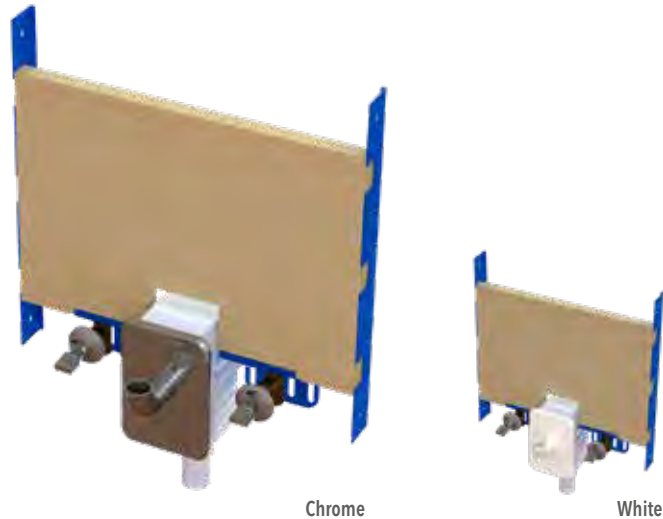

WC Frame - Dual Flush Cistern - 1180mm

Code	Description	RRP
E20359	Dual Flush - Requires Press Panel	£329.30

- 500mm wide
- Height adjustable between 1160 - 1180mm
- Depth adjustable between 175 - 265mm
- Front access only
- Suitable for all press panels

WC Frame - Dual Flush Cistern - 1300mm

Code	Description	RRP
E20360	Slimline Dual Flush - Requires Press Panel	£374.95

- 580mm wide
- Height adjustable between 1180 - 1300mm
- Depth adjustable between 90 - 110mm
- Front access only
- Suitable for all press panels

Concealed Dual Flush Cistern - 820mm

Code	Description	RRP
E20385	Cistern Only - Requires Press Panel	£145.65

- Top or front access
- Suitable for all press panels

Concealed Dual Flush Cistern - 980mm

Code	Description	RRP
E20386	Cistern Only - Requires Press Panel	£145.65

In-Wall Furniture Basin Frame

Code	Description	RRP
E20393	Includes White Trap	£205.41
E20394	Includes Chrome Trap	£216.27

- Wall-hung support frame only
- 30mm marine plywood bearer for secure universal basin fixing
- Supplied with full pre-wall instruction bolt kit