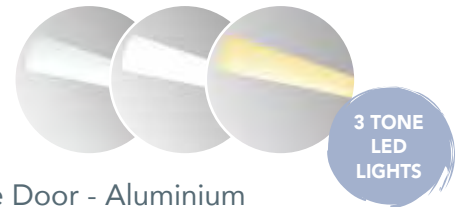

- Available in 5 colours
- 2 internal shelves (adjustable)
- Sleek rounded corners
- Soft close door

White

Anthracite

Stone Grey

Dark Blue

Colour match Modular furniture available see pages 56 - 83

Feature-packed Cabinets, with music!

Bluetooth®

3 TONE LED LIGHTS

Repen - Single Door - Aluminium

Code	Description	Size (mm)	RRP
E35030	Includes Single Mirrored Door, 2 Internal Shelves, Anti-Fog Demister, Shaver Socket, 3 Tone LED Lighting, Halo Touch Sensor, Bluetooth Music Connectivity	w500 x h700 x d130	£651.09