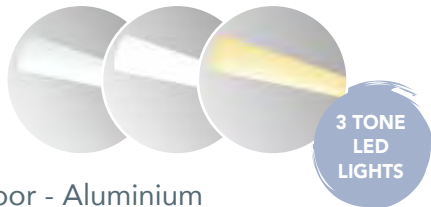

- Available in 5 colours
- 2 internal shelves (adjustable)
- Left-handed hinges
- Sleek rounded corners
- Soft close door

Light Grey

Balaton - Double Door

Code	Finish/Colour	Size (mm)	RRP
E20337	White	w600 x h650 x d130	£306.53
E20338	Anthracite	w600 x h650 x d130	£306.53
E20339	Stone Grey	w600 x h650 x d130	£306.53
E20356	Light Grey	w600 x h650 x d130	£306.53
E20153	Dark Blue	w600 x h650 x d130	£306.53

- Available in 5 colours
- 2 internal shelves (adjustable)
- Sleek rounded corners
- Soft close door

White

Anthracite

Stone Grey

Dark Blue

Colour match Modular furniture available see pages 56 - 83

Feature-packed Cabinets, with music!