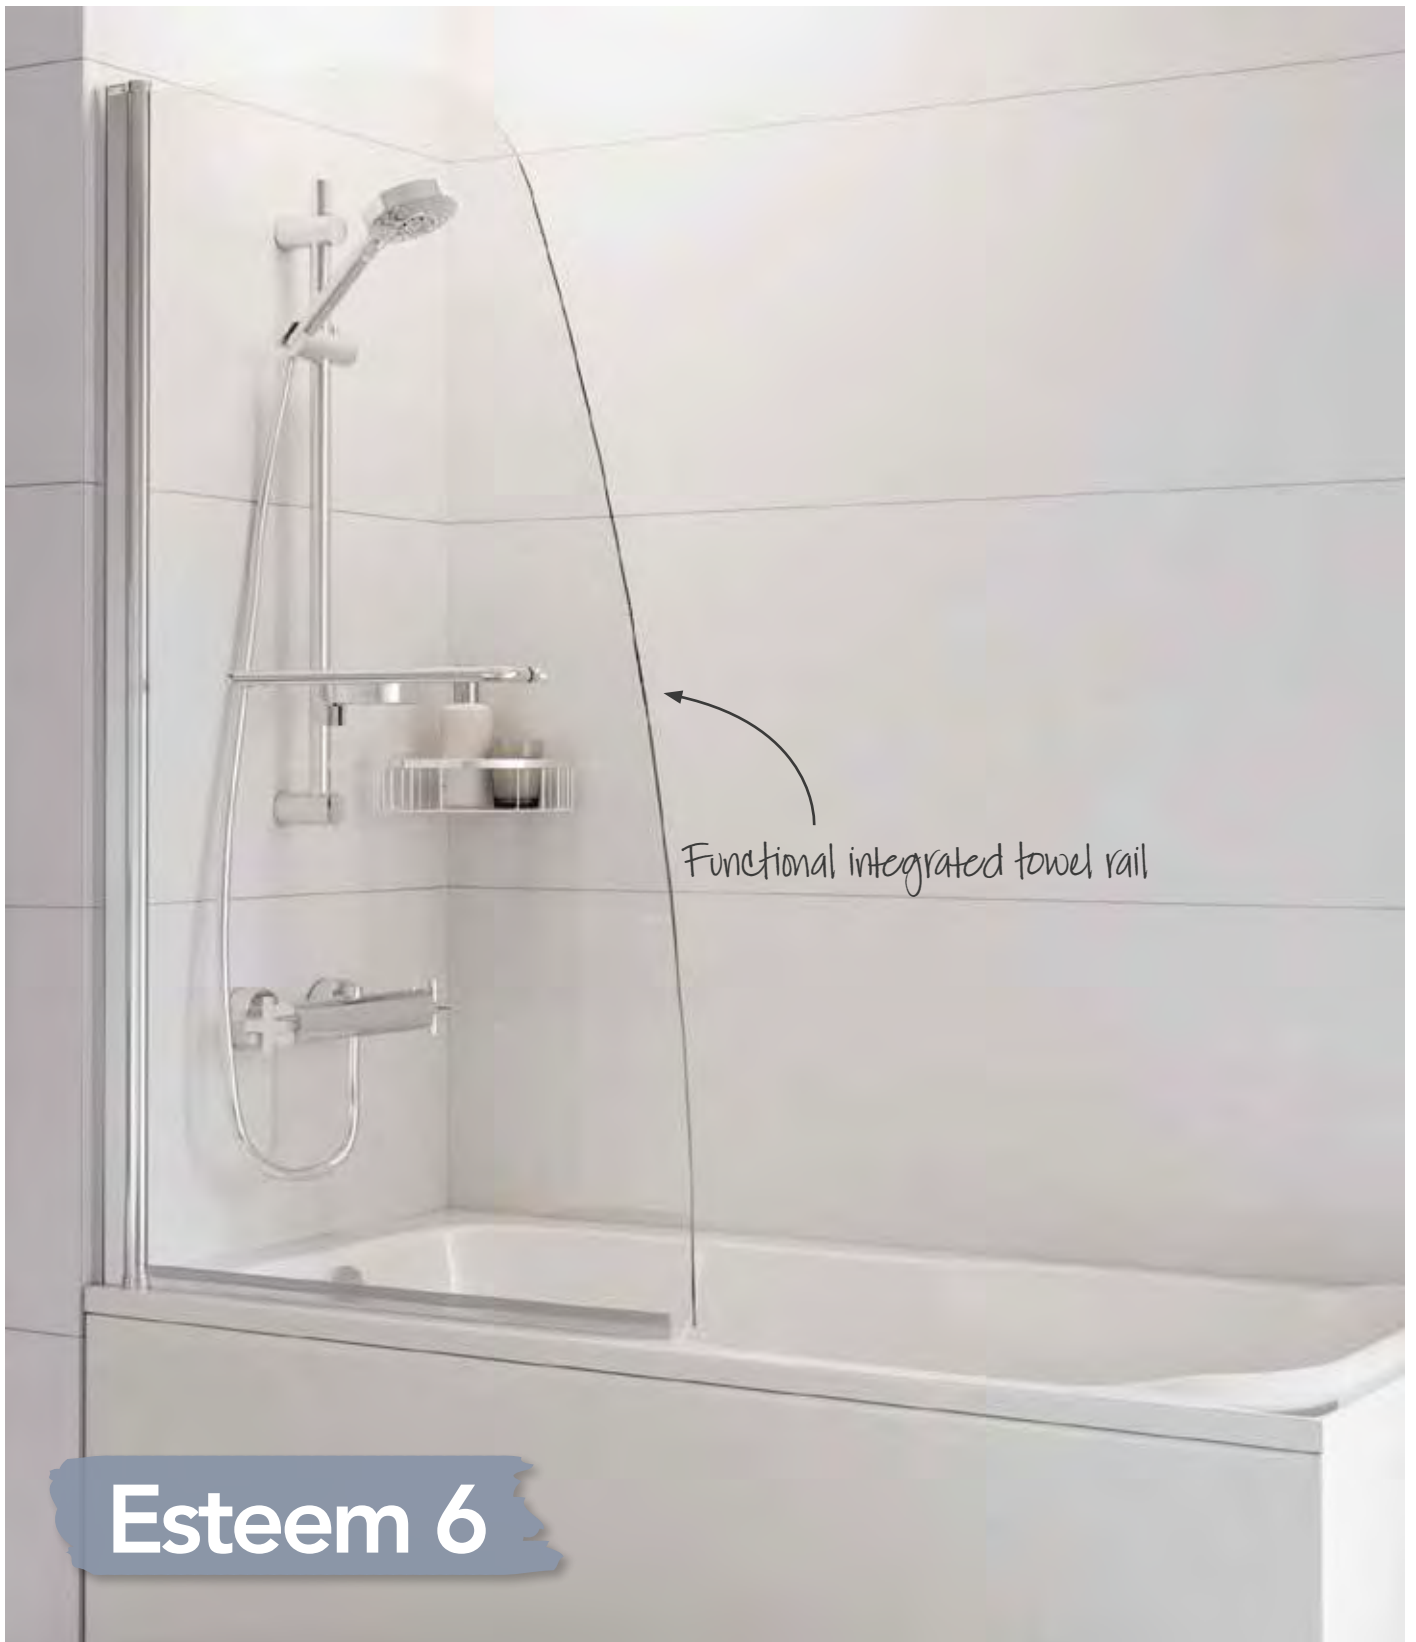

# Bath Screens

**Esteem 8**

Curved top

Square top

- Toughened safety glass
- 180 degree wall hinge
- Reversible
- Concealed fixings
- Polished Aluminium
- 25mm adjustment