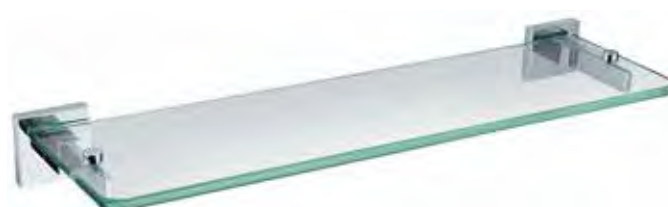

# Bathroom Accessories

**Square - Toilet Roll Holder**

Code	Size (mm)	RRP
SQ ROLL C	w147 x h160 x d66	£41.14

**Square - Towel Ring**

Code	Size (mm)	RRP
SQ RING C	w190 x h205 x d60	£31.81

**Square - Soap Dish**

Code	Size (mm)	RRP
SQ DISH C	w147 x h160 x d66	£35.16

**Square - Robe Hook**

Code	Size (mm)	RRP
SQ HOOK C	w48 x h48 x d65	£18.44

**Square - Tumbler & Holder**

Code	Size (mm)	RRP
SQ HOLD C	w67 x h95 x d123	£34.90

**Square - Glass Shelf (Toughened Glass)**

Code	Size (mm)	RRP
SQ SHELF C	w467 x h48 x d135	£54.97

**Square - Towel Rail**

Code	Size (mm)	RRP
SQ RAIL C	w597 x h48 x d64	£71.05

**Round - Toilet Roll Holder**

Code	Size (mm)	RRP
RD ROLL C	w148 x h105 x d60	£28.65

**Round - Towel Ring**

Code	Size (mm)	RRP
RD RING C	w190 x h205 x d60	£27.89

**Round - Soap Dish**

Code	Size (mm)	RRP
RD DISH C	w138 x h50 x d118	£31.12