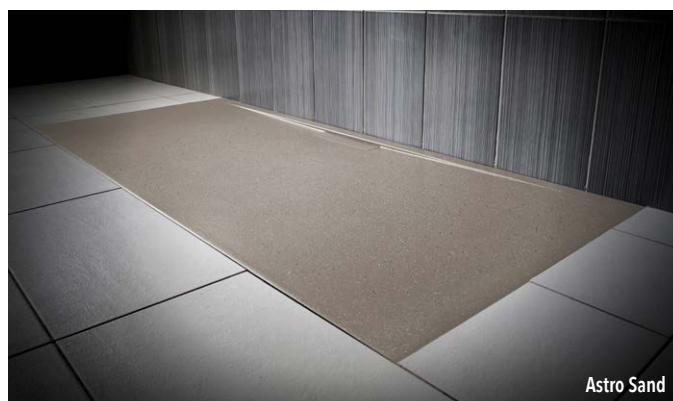

Astro Slate