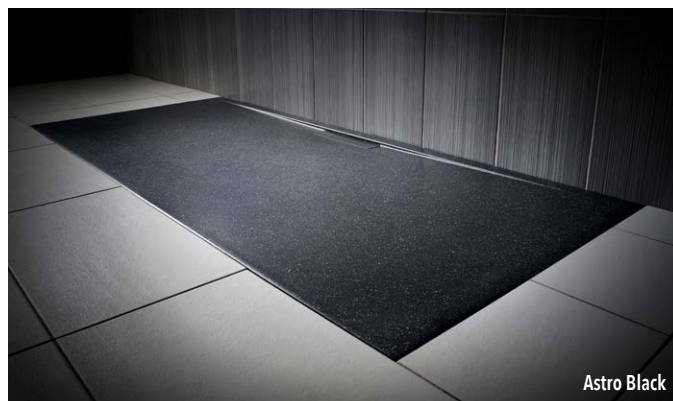

EVOLVED

BY

Product codes for colours are available upon request.

- A uniquely designed 25mm shower tray
- Available in square, rectangle and quadrant
- ABS capped acrylic stone resin, double skinned for extra strength
- Installs flat-to-floor or on legs with an Evolved™ by JT Riser Kit option
- JT Anti-Slip™ option available

Evolved by JT - Quadrant

Code	Description	RRP	Colour Option	
			RRP	RRP
E80Q100	800mm Quad Gloss White 25mm Tray	£331.24	£397.50	
E90Q100	900mm Quad Gloss White 25mm Tray	£391.28	£469.54	

Evolved by JT - Square

Code	Description	Size (mm)	RRP	Colour Option	
				RRP	RRP
E76100	Gloss White 25mm Tray	760 x 760	£240.15	£288.18	
E80100	Gloss White 25mm Tray	800 x 800	£293.98	£352.78	
E90100	Gloss White 25mm Tray	900 x 900	£411.98	£494.39	

Evolved by JT - Rectangle

Code	Description	Size (mm)	RRP	Colour Option	
				RRP	RRP
E1076100	Gloss White 25mm Tray	1000 x 760	£411.98	£494.39	
E1080100	Gloss White 25mm Tray	1000 x 800	£411.98	£494.39	
E1276100	Gloss White 25mm Tray	1200 x 760	£438.90	£526.68	
E1280100	Gloss White 25mm Tray	1200 x 800	£438.90	£526.68	
E1290100	Gloss White 25mm Tray	1200 x 900	£438.90	£526.68	
E1480100	Gloss White 25mm Tray	1400 x 800	£734.96	£881.95	
E1490100	Gloss White 25mm Tray	1400 x 900	£734.96	£881.95	
E1580100	Gloss White 25mm Tray	1500 x 800	£734.96	£881.95	
E1680100	Gloss White 25mm Tray	1600 x 800	£968.88	£1,162.67	
E1780100	Gloss White 25mm Tray	1700 x 800	£968.88	£1,162.67	
E1880100	Gloss White 25mm Tray	1800 x 800	£1,128.30	£1,353.98	

Astro Sand

Price includes VAT