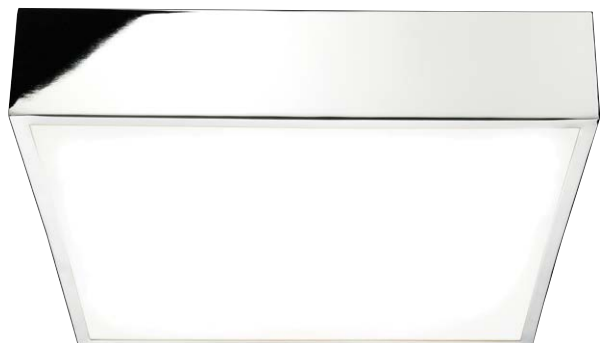

top tips

“Combine one light with another to ensure full coverage or brighten up certain areas to create a particular mood”

Lighting

Inertia - Ceiling Light - Chrome

Code	Size (mm)	RRP
0680	w300 x h80 x d300	£166.42

Momentum - Ceiling Light - Chrome

Code	Size (mm)	RRP
0690	Ø310 x h125	£166.42

Peak - Pendant light

Code	Size (mm)	RRP
0750	w80 x L80 x h1150	£94.35

Rise - Pendant light

Code	Size (mm)	RRP
0770	w120 x L12 x h1275	£104.94

Summit - Pendant light

Code	Size (mm)	RRP
0760	w13.5 x L13.5 x h1306	£115.54

Summit - Pendant Light shown

Bluetooth Connectivity and Colour Change Mood Lighting

Rhythm - Bluetooth Ceiling Light shown

Rhythm - Bluetooth Ceiling Light