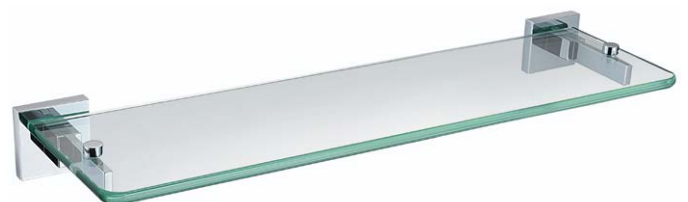

Bathroom Accessories

Square - Toilet Roll Holder

Code	Size (mm)	RRP
SQ ROLL C	w147 x h160 x d66	£41.16

Square - Towel Ring

Code	Size (mm)	RRP
SQ RING C	w190 x h205 x d60	£35.87

Square - Soap Dish

Code	Size (mm)	RRP
SQ DISH C	w147 x h160 x d66	£33.05

Square - Robe Hook

Code	Size (mm)	RRP
SQ HOOK C	w48 x h48 x d65	£18.43

Square - Tumbler & Holder

Code	Size (mm)	RRP
SQ HOLD C	w67 x h95 x d123	£32.80

Square - Glass Shelf (Toughened Glass)

Code	Size (mm)	RRP
SQ SHELF C	w467 x h48 x d135	£52.34

Square - Towel Rail

Code	Size (mm)	RRP
SQ RAIL C	w597 x h48 x d64	£67.78

Round - Toilet Roll Holder

Code	Size (mm)	RRP
RD ROLL C	w148 x h105 x d60	£26.50

Round - Towel Ring

Code	Size (mm)	RRP
RD RING C	w190 x h205 x d60	£25.84

Traditional - Toilet Roll Holder - Chrome

Code	Size (mm)	RRP
N2 ROLL C	w142 x h100 x d73	£35.72

Traditional - Towel Ring - Chrome

Code	Size (mm)	RRP
N2 RING C	w190 x h210 x d73	£33.66

Traditional - Soap Dish - Chrome