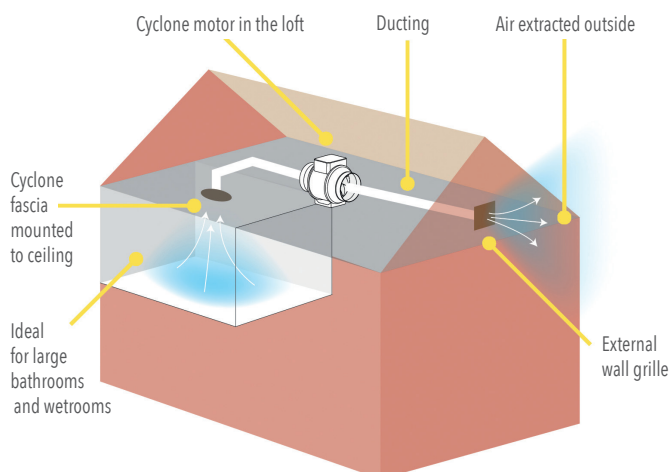

## Cyclone - High Powered Inline Fan

Code	Description	Size (mm)	Colour/Finish	RRP
33300	Wet Room Inline Fan, Non-Illuminated	145 x 15	White	£142.00
33400	Wet Room Inline Fan, Non-Illuminated	145 x 15	Chrome	£155.00
32600	Wet Room Inline Fan, Cool White LED	145 x 15	White	£172.00
32700	Wet Room Inline Fan, Cool White LED	145 x 15	Chrome	£184.00

Cyclone - LED illuminated shown

## Accessory Kit

These kits include 3 metres of flexible Ø10cm ducting, a fixed grille and 2x steel hose clamps. Compatible with **Breeze** and **Hush** fans.

Inline Fan - Remotely sited within the loft space, connected to both the fascia and external wall grille via flexible ducting which is supplied with the Cyclone Fan.