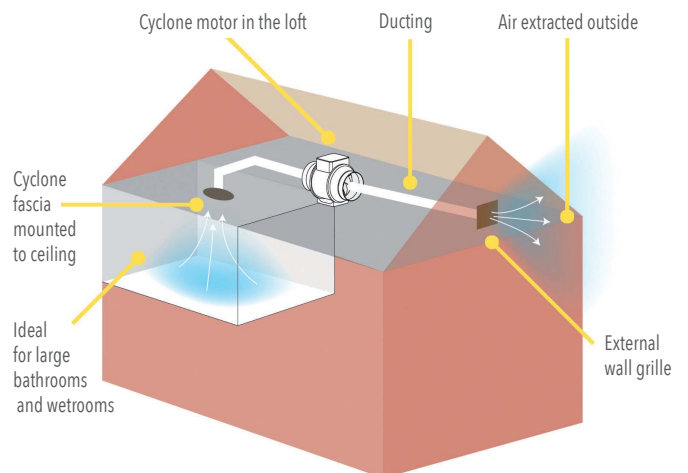

## Cyclone - High Powered Inline Fan

Code	Description	Size (mm)	Colour/Finish	RRP
33300	Wet Room Inline Fan, Non-Illuminated	145 x 15	White	£178.00
33400	Wet Room Inline Fan, Non-Illuminated	145 x 15	Chrome	£194.00
32600	Wet Room Inline Fan, Cool White LED	145 x 15	White	£215.00
32700	Wet Room Inline Fan, Cool White LED	145 x 15	Chrome	£230.00

Cyclone - LED illuminated shown

### Accessory Kit

These kits include 3 metres of flexible Ø10cm ducting, a fixed grille and 2x steel hose clamps. Compatible with **Breeze** and **Hush** fans.

Inline Fan - Remotely sited within the loft space, connected to both the fascia and external wall grille via flexible ducting which is supplied with the Cyclone Fan.