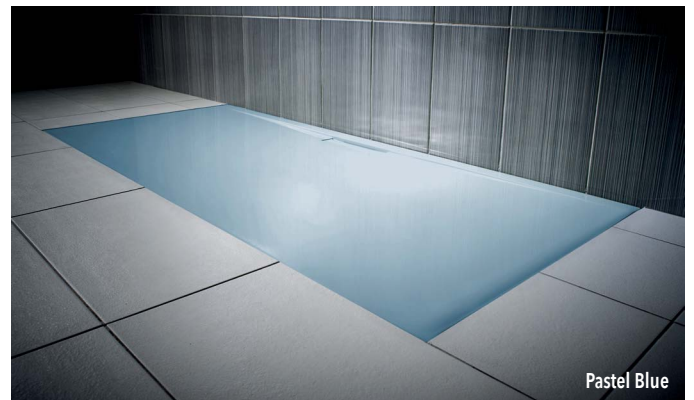

EVOLVED

BY **JT**

Product codes for colours are available upon request.

- A uniquely designed 25mm shower tray
- Available in square, rectangle and quadrant
- ABS capped acrylic stone resin, double skinned for extra strength
- Installs flat-to-floor or on legs with an Evolved™ by JT Riser Kit option
- JT Anti-Slip™ option available

Evolved by JT - Quadrant

Code	Description	RRP	Colour Option RRP
E80Q100	800mm Quad Gloss White 25mm Tray	£277.00	£332.00
E90Q100	900mm Quad Gloss White 25mm Tray	£344.00	£413.00

Evolved by JT - Square

Code	Description	Size (mm)	RRP	Colour Option RRP
E76100	Gloss White 25mm Tray	760 x 760	£201.00	£241.00
E80100	Gloss White 25mm Tray	800 x 800	£246.00	£294.00
E90100	Gloss White 25mm Tray	900 x 900	£344.00	£413.00

Evolved by JT - Rectangle

Code	Description	Size (mm)	RRP	Colour Option RRP
E1076100	Gloss White 25mm Tray	1000 x 760	£344.00	£413.00
E1080100	Gloss White 25mm Tray	1000 x 800	£344.00	£413.00
E1276100	Gloss White 25mm Tray	1200 x 760	£367.00	£440.00
E1280100	Gloss White 25mm Tray	1200 x 800	£367.00	£440.00
E1290100	Gloss White 25mm Tray	1200 x 900	£367.00	£440.00
E1480100	Gloss White 25mm Tray	1400 x 800	£613.00	£736.00
E1490100	Gloss White 25mm Tray	1400 x 900	£613.00	£736.00
E1580100	Gloss White 25mm Tray	1500 x 800	£613.00	£736.00
E1680100	Gloss White 25mm Tray	1600 x 800	£808.00	£969.00
E1780100	Gloss White 25mm Tray	1700 x 800	£808.00	£969.00
E1880100	Gloss White 25mm Tray	1800 x 800	£941.00	£1,128.00

Malbec Red