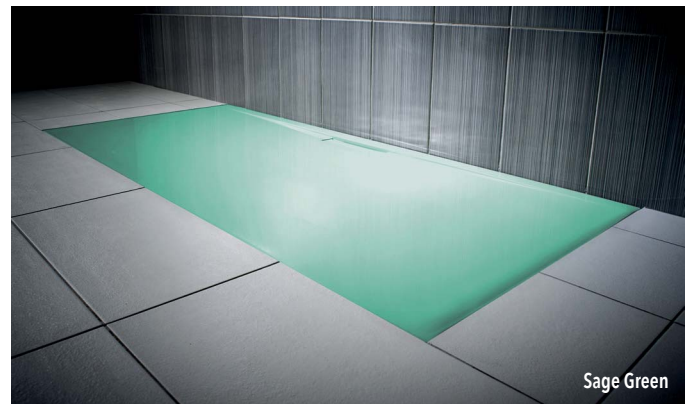

Product codes for colours are available upon request.

- A uniquely designed 25mm shower tray
- Available in square, rectangle and quadrant
- ABS capped acrylic stone resin, double skinned for extra strength
- Installs flat-to-floor or on legs with an Evolved™ by JT Riser Kit option
- JT Anti-Slip™ option available

Evolved by JT - Quadrant

Code	Description	RRP	Colour Option RRP
E80Q100	800mm Quad Gloss White 25mm Tray	£277.00	£332.00
E90Q100	900mm Quad Gloss White 25mm Tray	£344.00	£413.00

Evolved by JT - Square

Code	Description	Size (mm)	RRP	Colour Option RRP
E76100	Gloss White 25mm Tray	760 x 760	£201.00	£241.00
E80100	Gloss White 25mm Tray	800 x 800	£246.00	£294.00
E90100	Gloss White 25mm Tray	900 x 900	£344.00	£413.00

Evolved by JT - Rectangle

Code	Description	Size (mm)	RRP	Colour Option RRP
E1076100	Gloss White 25mm Tray	1000 x 760	£344.00	£413.00
E1080100	Gloss White 25mm Tray	1000 x 800	£344.00	£413.00
E1276100	Gloss White 25mm Tray	1200 x 760	£367.00	£440.00
E1280100	Gloss White 25mm Tray	1200 x 800	£367.00	£440.00
E1290100	Gloss White 25mm Tray	1200 x 900	£367.00	£440.00
E1480100	Gloss White 25mm Tray	1400 x 800	£613.00	£736.00
E1490100	Gloss White 25mm Tray	1400 x 900	£613.00	£736.00
E1580100	Gloss White 25mm Tray	1500 x 800	£613.00	£736.00
E1680100	Gloss White 25mm Tray	1600 x 800	£808.00	£969.00
E1780100	Gloss White 25mm Tray	1700 x 800	£808.00	£969.00
E1880100	Gloss White 25mm Tray	1800 x 800	£941.00	£1,128.00