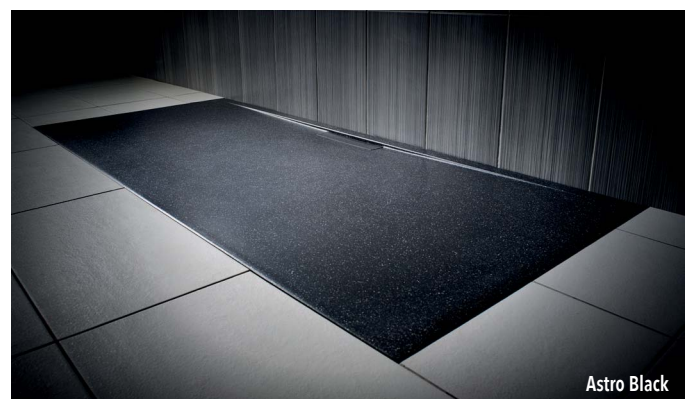

Sage Green

Mistral Grey

Malbec Red

Pastel Blue

Astro Black

Evolved by JT - Quadrant with JT Anti-Slip™

Code	Description	Size (radius)	RRP	Colour Option RRP
ASE80Q100	Gloss White 25mm Tray	800	£388.00	£464.00
ASE90Q100	Gloss White 25mm Tray	900	£482.00	£577.00

Evolved by JT - Square with JT Anti-Slip™

Code	Description	Size (mm)	RRP	Colour Option RRP
ASE76100	Gloss White 25mm Tray	760 x 760	£281.00	£337.00
ASE80100	Gloss White 25mm Tray	800 x 800	£344.00	£413.00
ASE90100	Gloss White 25mm Tray	900 x 900	£482.00	£577.00