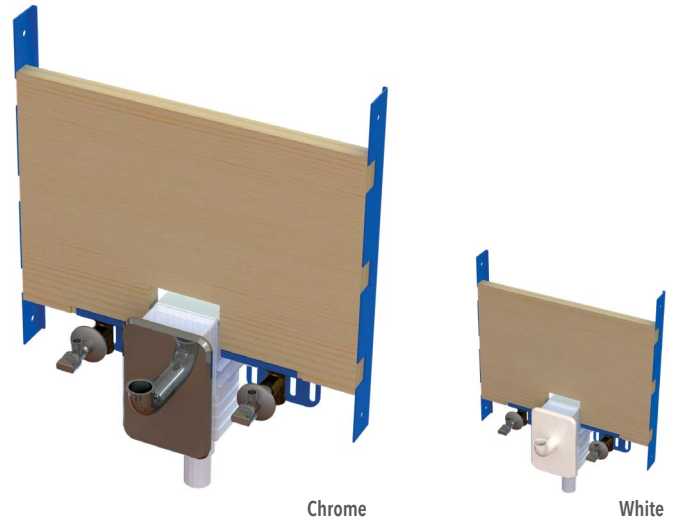

WC Frame - Dual Flush Cistern - 1180mm

Code	Description	RRP
E20359	Dual Flush - Requires Press Panel	£303.00

- 500mm wide
- Height adjustable between 1160 - 1180mm
- Depth adjustable between 175 - 265mm
- Front access only
- Suitable for all press panels

WC Frame - Dual Flush Cistern - 1300mm

Code	Description	RRP
E20360	Slimline Dual Flush - Requires Press Panel	£345.00

- 580mm wide
- Height adjustable between 1180 - 1300mm
- Depth adjustable between 90 - 110mm
- Front access only
- Suitable for all press panels

Concealed Dual Flush Cistern - 820mm

Code	Description	RRP
E20385	Cistern Only - Requires Press Panel	£134.00

- Top or front access
- Suitable for all press panels

Concealed Dual Flush Cistern - 980mm

Code	Description	RRP
E20386	Cistern Only - Requires Press Panel	£134.00

Chrome

White

In-Wall Furniture Basin Frame

Code	Description	RRP
E20393	Includes White Trap	£189.00
E20394	Includes Chrome Trap	£199.00

- Wall-hung support frame only
- 30mm marine plywood bearer for secure universal basin fixing
- Supplied with full pre-wall instruction bolt kit