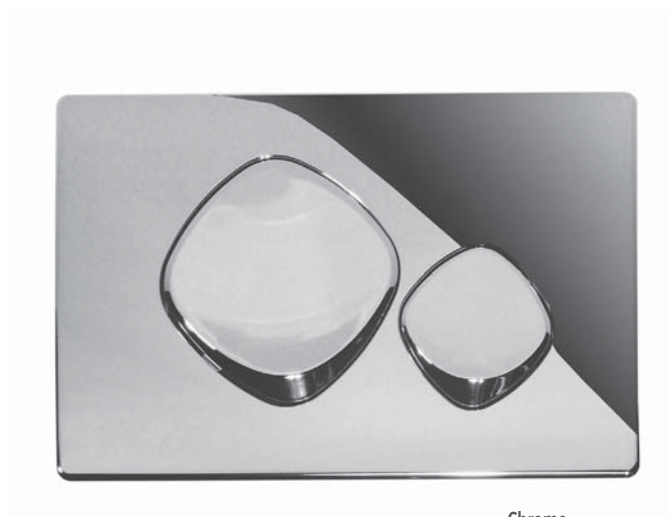

Black

White

Erie - Dual Flush Press Panel

Code	Finish/Colour	RRP
E20365	Chrome	£48.00
E20366	Satin	£48.00
E20367	Black	£54.00
E20368	White	£40.00

Chrome

Satin

White

Como - Dual Flush Press Panel

Code	Finish/Colour	RRP
E20369	Chrome	£36.00
E20370	Satin	£36.00
E20371	White	£33.00

Chrome

Satin

White

Muritz - Dual Flush Press Panel

Code	Finish/Colour	RRP
E20372	Chrome	£36.00
E20373	Satin	£36.00
E20374	White	£33.00