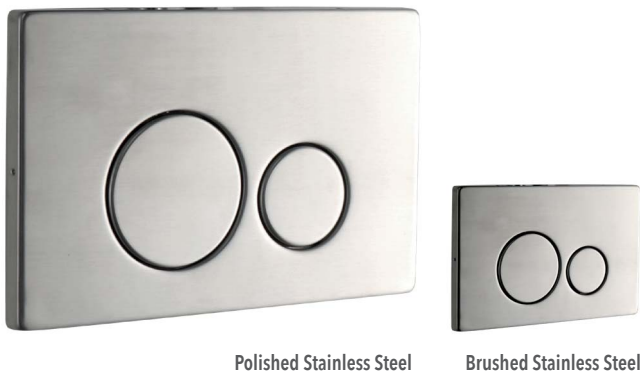

Code	Description	RRP
TR9014	Sensor Kit For Cisterns - Requires Batteries	£112.00

NON CONTACT FLUSH

SENSOR SWITCH

- The contactless flush sensor kit is compatible with the **TR9001** and **TR9008** pneumatic concealed cisterns above
- A short wave activates the reduced flush of the cistern, holding your hand up longer triggers a full flush

Fluidmaster Compact - Concealed

Code	Description	RRP
CN12218C	Fluidmaster compact concealed cistern	£57.00

WATER SAVING FLUSH

EASY INSTALL

- Bottom, side, top and rear water supply
- Suitable for modern, narrow 500mm furniture
- 2" outlet dual flush valve with 500mm long cable

Frames / WC Press Panels

Polished Stainless Steel Brushed Stainless Steel

Prespa SS - Dual Flush Press Panel

Code	Finish/Colour	RRP
E20395	Polished Stainless Steel	£168.00
E20396	Brushed Stainless Steel	£168.00

Polished Stainless Steel Brushed Stainless Steel

Erie SS - Dual Flush Press Panel

Code	Finish/Colour	RRP
E20397	Polished Stainless Steel	£168.00
E20398	Brushed Stainless Steel	£168.00

Ice Auto - Dual Flush Electronic Press Panel