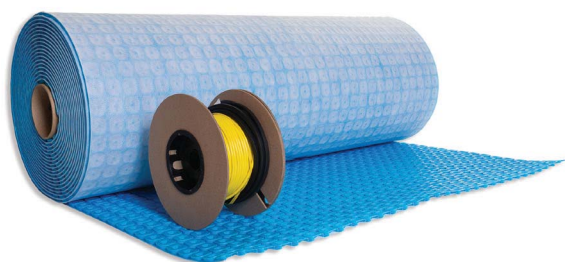

Vario Pro - Underfloor Heating Cable Kit - 230V

Code	Mat/Cable Length (M)	Output (W)	Area (130W M²)	Area (195W M²)	Resistance (Ohms)	RRP
HDMC-012-0150	12.0	150	1.15	0.8	352.7	£70.00
HDMC-018-0225	18.0	225	1.73	1.15	235.1	£104.00
HDMC-025-0300	25.0	300	2.31	1.5	176.3	£139.00
HDMC-031-0375	31.0	375	2.88	1.9	141.1	£174.00
HDMC-037-0450	37.0	450	3.46	2.3	117.6	£208.00
HDMC-050-0600	50.0	600	4.62	3.1	88.2	£277.00
HDMC-061-0750	61.0	750	5.77	3.9	70.5	£347.00
HDMC-075-0900	75.0	900	6.92	4.6	58.8	£416.00
HDMC-100-1200	100.0	1200	9.23	6.2	44.1	£554.00
HDMC-125-1500	125.0	1500	11.54	7.7	35.3	£693.00
HDMC-150-1800	150.0	1800	13.85	9.2	29.4	£831.00
HDMC-200-2400	200.0	2400	18.46	12.31	22.0	£1,108.00

2 stud space   3 stud space

Decoupling Membrane

Code	Mat Length (M)	RRP
HDM-005	5 x 1	£102.00
HDM-015	15 x 1	£306.00

Econoboard Uncoated

Code	Pack Size (Boards)	Thickness (mm)	Board Size (mm)	Board Area (M²)	Pack Area (M²)	RRP
CIB-006-20	20	6	1.2 x 0.6m	0.72	14.4	£184.00
CIB-105-10	10	10.5	1.2 x 0.6m	0.72	7.2	£136.00

Econoboard Coated

Code	Pack Size (Boards)	Thickness (mm)	Board Size (mm)	Board Area (M²)	Pack Area (M²)	RRP
TIB-006-08	8	6	1.2m x 0.6m	0.72	5.76	£218.00
TIB-010-06	6	10	1.2m x 0.6m	0.72	4.32	£177.00
TIB-012-06	6	12	1.2m x 0.6m	0.72	4.32	£188.00
TIB-020-06	6	20	1.2m x 0.6m	0.72	4.32	£219.00
TIB-030-04	4	30	1.2m x 0.6m	0.72	2.88	£168.00
TIB-040-03	3	40	1.2m x 0.6m	0.72	2.16	£147.00
TIB-050-02	2	50	1.2m x 0.6m	0.72	1.44	£104.00

Cable Kit

- 12 Kit sizes available
- Zero maintenance
- Simple installation
- Fully earthed
- Cost effective

Heating Mat

- Fully self adhesive
- Adds only 3mm build up
- Efficient heating
- Safe, simple & reliable
- Cost effective

Insulation

- Coated or uncoated
- Makes UFH 50% more efficient
- From 6mm thick
- Simple installation
- Cost effective