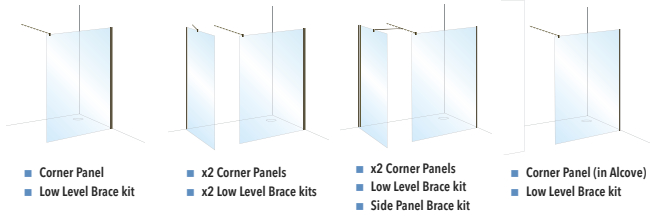

This is just a selection of configurations which can be created using either 8mm or 10mm glass panels.

- Corner Panel
  ■ Low Level Brace kit
- x2 Corner Panels
  ■ x2 Low Level Brace kits
- x2 Corner Panels
  ■ Low Level Brace kit
  ■ Side Panel Brace kit
- Corner Panel (in Alcove)
  ■ Low Level Brace kit