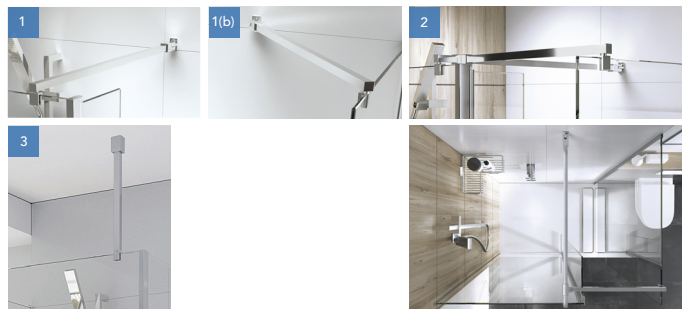

Square Brace Bars