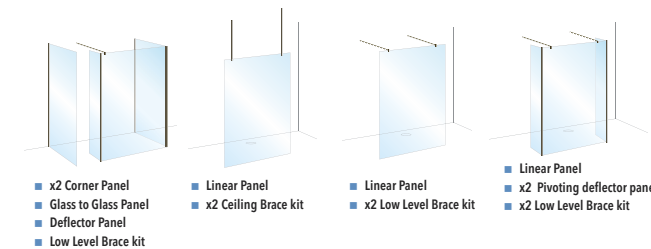

Wetroom Solutions

The perfect way to create a wetroom
- tailored to your own style

Esteem's Wetroom Panel options, which can be fitted to low level shower trays or straight to floor to create a true wetroom. We present a number of panel sizes and options, to help you create your perfect bathroom sanctuary. Included are the various configurations that are available to suit you and your bathroom.

Selecting your configuration

Select the size of panel you require in either 8 or 10mm glass thickness; select your configuration; select between a fixed or pivoting deflector panel; and select your desired bracing bars.

**Panels are
2000mm high
and available in
8mm or 10mm
glass thickness**

This is just a selection of configurations which can be created using either 8mm or 10mm glass panels.

- Corner Panel
  ■ Low Level Brace kit
- x2 Corner Panels
  ■ x2 Low Level Brace kits
- x2 Corner Panels
  ■ Low Level Brace kit
  ■ Side Panel Brace kit
- Corner Panel (in Alcove)
  ■ Low Level Brace kit

- x2 Corner Panels
  ■ x2 Ceiling Brace kit
- Corner Panel
  ■ Ceiling Brace kit
- Corner Panel
  ■ Pivoting Deflector Panel
  ■ Low Level Brace kit
- x2 Corner Panels
  ■ Fixed Deflector
  ■ Low Level Brace kit

- x2 Corner Panel
  ■ Glass to Glass Panel
  ■ Deflector Panel
  ■ Low Level Brace kit
- Linear Panel
  ■ x2 Ceiling Brace kit
- Linear Panel
  ■ x2 Low Level Brace kit
- Linear Panel
  ■ x2 Pivoting deflector panel
  ■ x2 Low Level Brace kit

Please select your brace bar choice from the options below

Square Brace Bars

Description	Code	Size (mm)	Adjustments (mm)	For use with Glass Thickness
1 Low Level Brace Kit*	E50088	1030	Cut to suit	6mm / 8mm / 10mm
2 Side Panel Brace Kit (use with LBBK4590SQ*)	E50090		Cut to suit	6mm / 8mm / 10mm
3 Ceiling Brace Kit	E50089	1030	Cut to suit	6mm / 8mm / 10mm