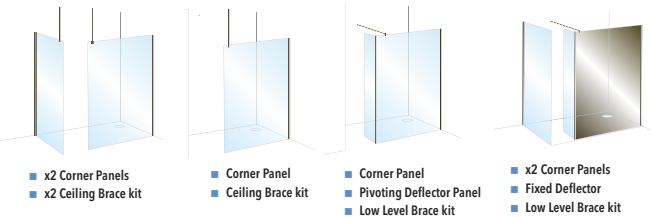

- x2 Corner Panels
  ■ x2 Ceiling Brace kit
- Corner Panel
  ■ Ceiling Brace kit
- Corner Panel
  ■ Pivoting Deflector Panel
  ■ Low Level Brace kit
- x2 Corner Panels
  ■ Fixed Deflector
  ■ Low Level Brace kit