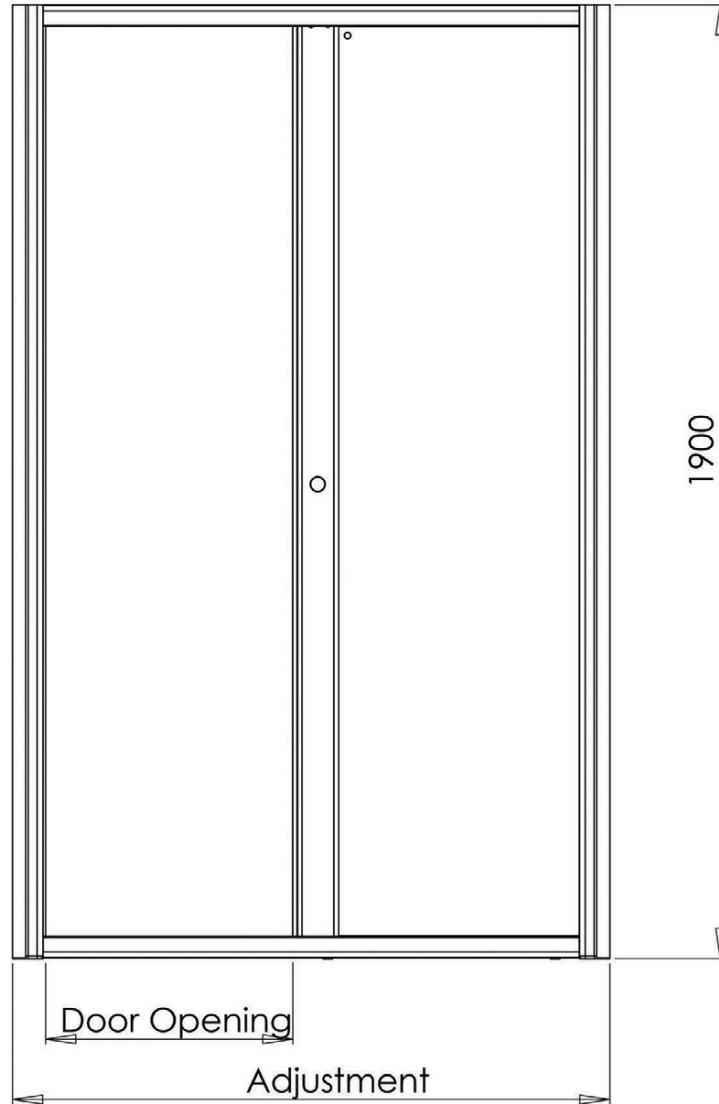

- * Height: 1900mm
- * Glass Thickness: 6mm
- * Chromed Plastic top caps
- * Easy Installation
- * Reversible for left & right hand fixing
- * Magnetic door seal

The Esteem Side Panels and In-Line Panels are compatible with the Instinct Bi-Fold, Pivot and Sliding Doors.

Sliding Door (Alcove Fitting)		
Size	Adjustment	Door Opening
1000	940 - 990	390
1100	1040 - 1090	440
1200	1140 - 1190	490
1300	1240 - 1290	540
1400	1340 - 1390	590
1500	1440 - 1490	640
1600	1540 - 1590	690
1700	1640 - 1690	740

Door Glass Thickness - 6mm
 Panel Glass Thickness - 6mm

NOTE: Adjustments shown are actual product sizes and may differ to the adjustments (Tray sizes) given in the brochure.

Sliding Door with Side Panel

Sliding Door (with Side Panel)		
Size	Adjustment	Door Opening
1000	966 - 1016	390
1100	1066 - 1116	440
1200	1166 - 1216	490
1300	1266 - 1316	540
1400	1366 - 1416	590
1500	1466 - 1516	640
1600	1566 - 1616	690
1700	1666 - 1716	740