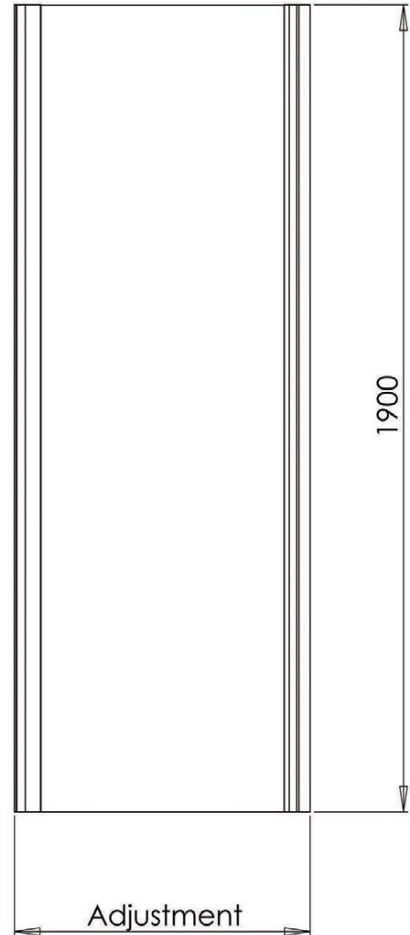

SIDE PANELS

Code	Size (mm)	Adjustment (mm)
E50166	700mm	665-690mm
E50167	760mm	725-750mm
E50168	800mm	765-790mm
E50169	900mm	865-890mm
E50188	1000mm	965-990mm

IN-LINE PANELS

Code	Size (mm)
E50170	200mm
E50171	300mm

Sliding Door (Alcove Fitting)		
Size	Adjustment	Door Opening
1000	940 - 990	390
1100	1040 - 1090	440
1200	1140 - 1190	490
1300	1240 - 1290	540
1400	1340 - 1390	590
1500	1440 - 1490	640
1600	1540 - 1590	690
1700	1640 - 1690	740

Door Glass Thickness - 6mm
 Panel Glass Thickness - 6mm

NOTE: Adjustments shown are actual product sizes and may differ to the adjustments (Tray sizes) given in the brochure.

Sliding Door with Side Panel

Side Panel	
Size	Adjustment
700	665 - 690
760	725 - 750
800	765 - 790
900	865 - 890

Door Glass Thickness - 6mm
 Panel Glass Thickness - 6mm

NOTE: Adjustments shown are actual product sizes and may differ to the adjustments (Tray sizes) given in the brochure.