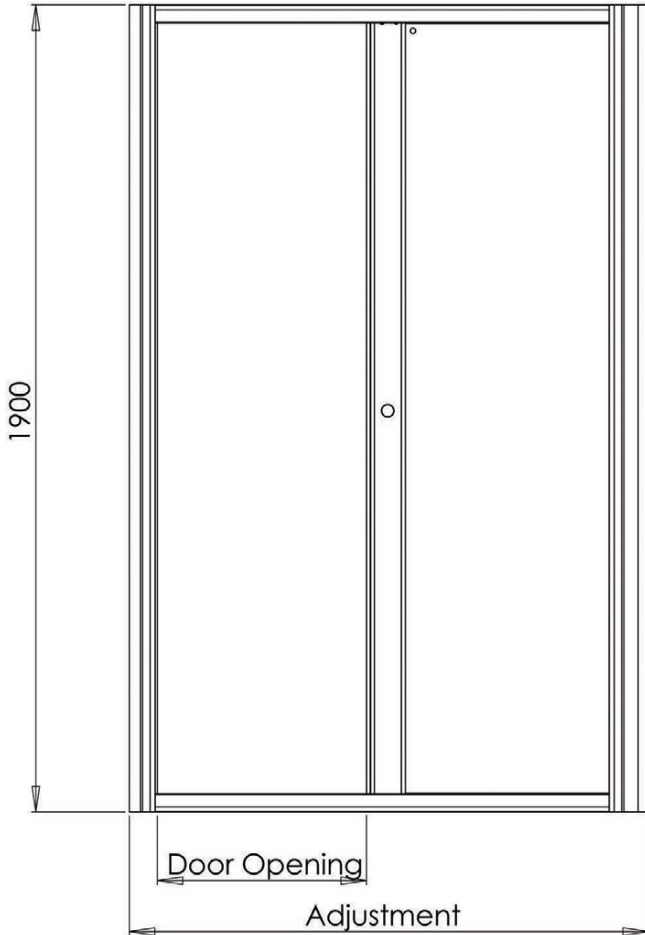

- * Height: 1900mm
- * Glass Thickness: 6mm
- * Chromed Plastic top caps
- * Easy Installation
- * Reversible for left & right hand fixing
- * Magnetic door seal

The Esteem Side Panels and In-Line Panels are compatible with the Instinct Bi-Fold, Pivot and Sliding Doors.

SIDE PANELS

Code	Size (mm)	Adjustment (mm)
E50166	700mm	665-690mm
E50167	760mm	725-750mm
E50168	800mm	765-790mm
E50169	900mm	865-890mm
E50188	1000mm	965-990mm

IN-LINE PANELS

Code	Size (mm)
E50170	200mm
E50171	300mm

Sliding Door (Alcove Fitting)		
Size	Adjustment	Door Opening
1000	940 - 990	390
1100	1040 - 1090	440
1200	1140 - 1190	490
1300	1240 - 1290	540
1400	1340 - 1390	590
1500	1440 - 1490	640
1600	1540 - 1590	690
1700	1640 - 1690	740

Door Glass Thickness - 6mm
 Panel Glass Thickness - 6mm

NOTE: Adjustments shown are actual product sizes and may differ to the adjustments (Tray sizes) given in the brochure.

Sliding Door with Side Panel