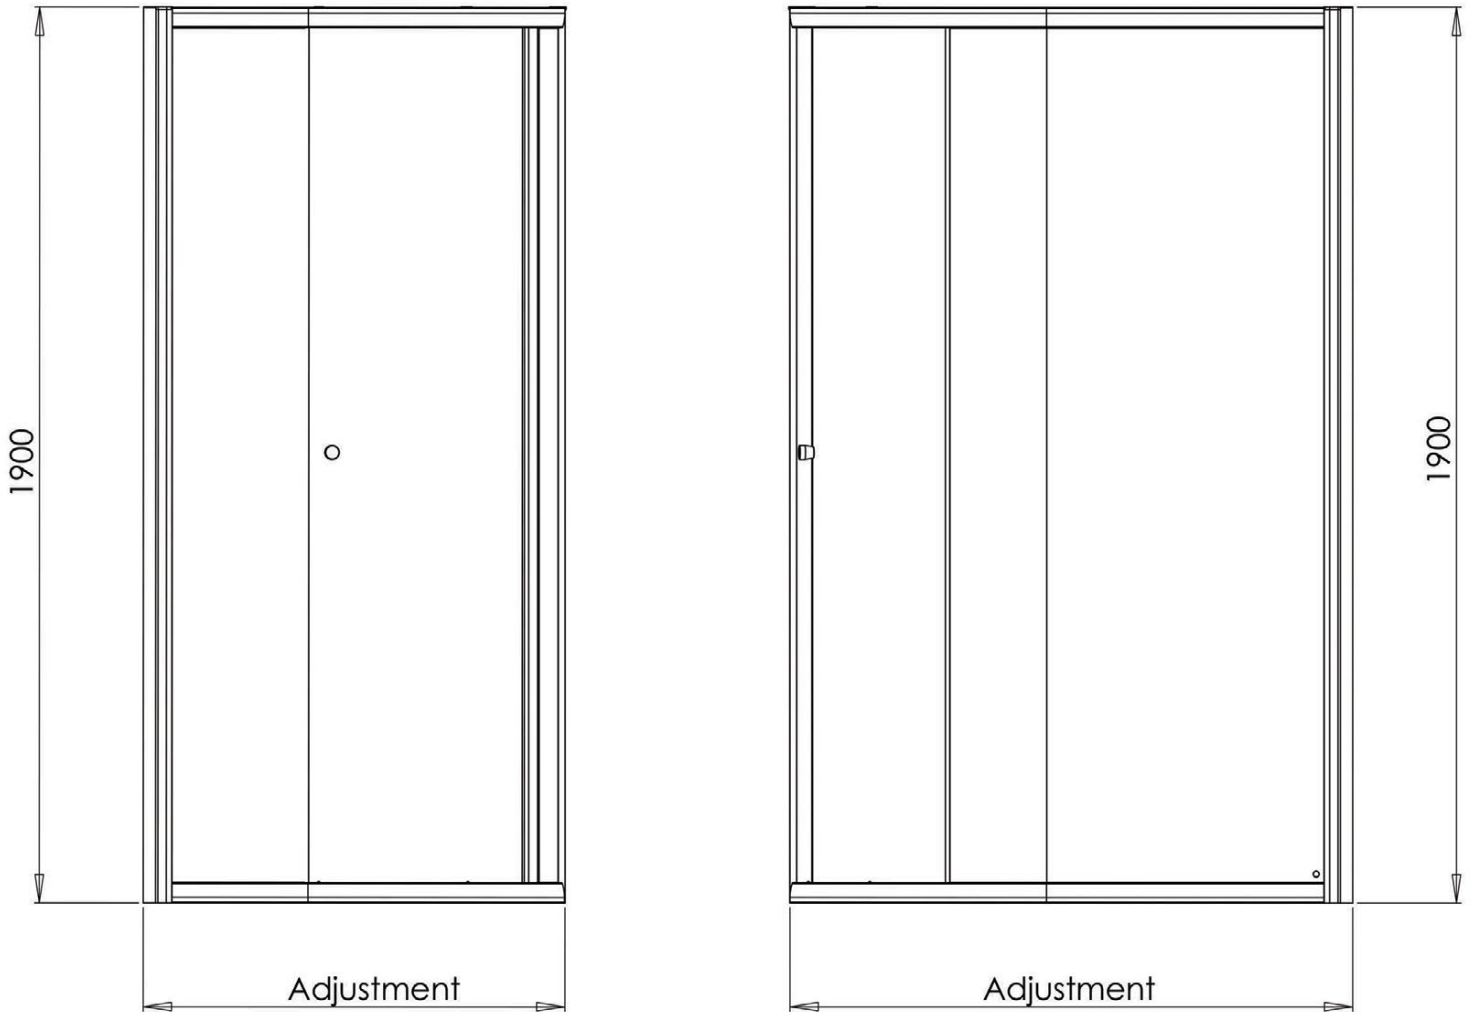

Single Door Quadrant

6mm glass

SINGLE DOOR QUADRANT

Code	Size (mm)	Door Opening Aperture (mm)	Adjustment (mm)
E50151	900 X 900mm	450mm	865-890

OFFSET SINGLE DOOR QUADRANT

Code	Size (mm)	Door Opening Aperture (mm)	Adjustment (mm)
E50154	900 x 800mm	450mm	865-890 / 765-790
E50157	1000 x 800mm	450mm	965-990 / 765-790
E50160	1200 x 800mm	450mm	1165-1190 / 765-790
E50163	1200 x 900mm	450 mm	1165-1190 / 865-890

EXTENSION PROFILE

Code	Size (mm)
E50177	40mm

- * Height: 1900mm
- * Glass Thickness: 6mm
- * Chromed Plastic top caps
- * Easy Installation
- * Reversible for left & right hand fixing
- * Magnetic door seal

NOTE: Adjustments shown are actual product sizes and may differ to the adjustments (Tray sizes) given in the brochure.

ESTEEM 6 SINGLE DOOR QUADRANT

Single Door Quadrant		
Size	Adjustment	Opening
900 x 900	865 - 890	450
900 x 800	865 - 890 & 765 - 790	450
1000 x 800	965 - 990 & 765 - 790	450
1200 x 800	1165 - 1190 & 765 - 790	450
1200 x 900	1165 - 1190 & 865 - 890	450

Door Glass Thickness - 6mm

NOTE: Adjustments shown are actual product sizes and may differ to the adjustments (Tray sizes) given in the brochure.