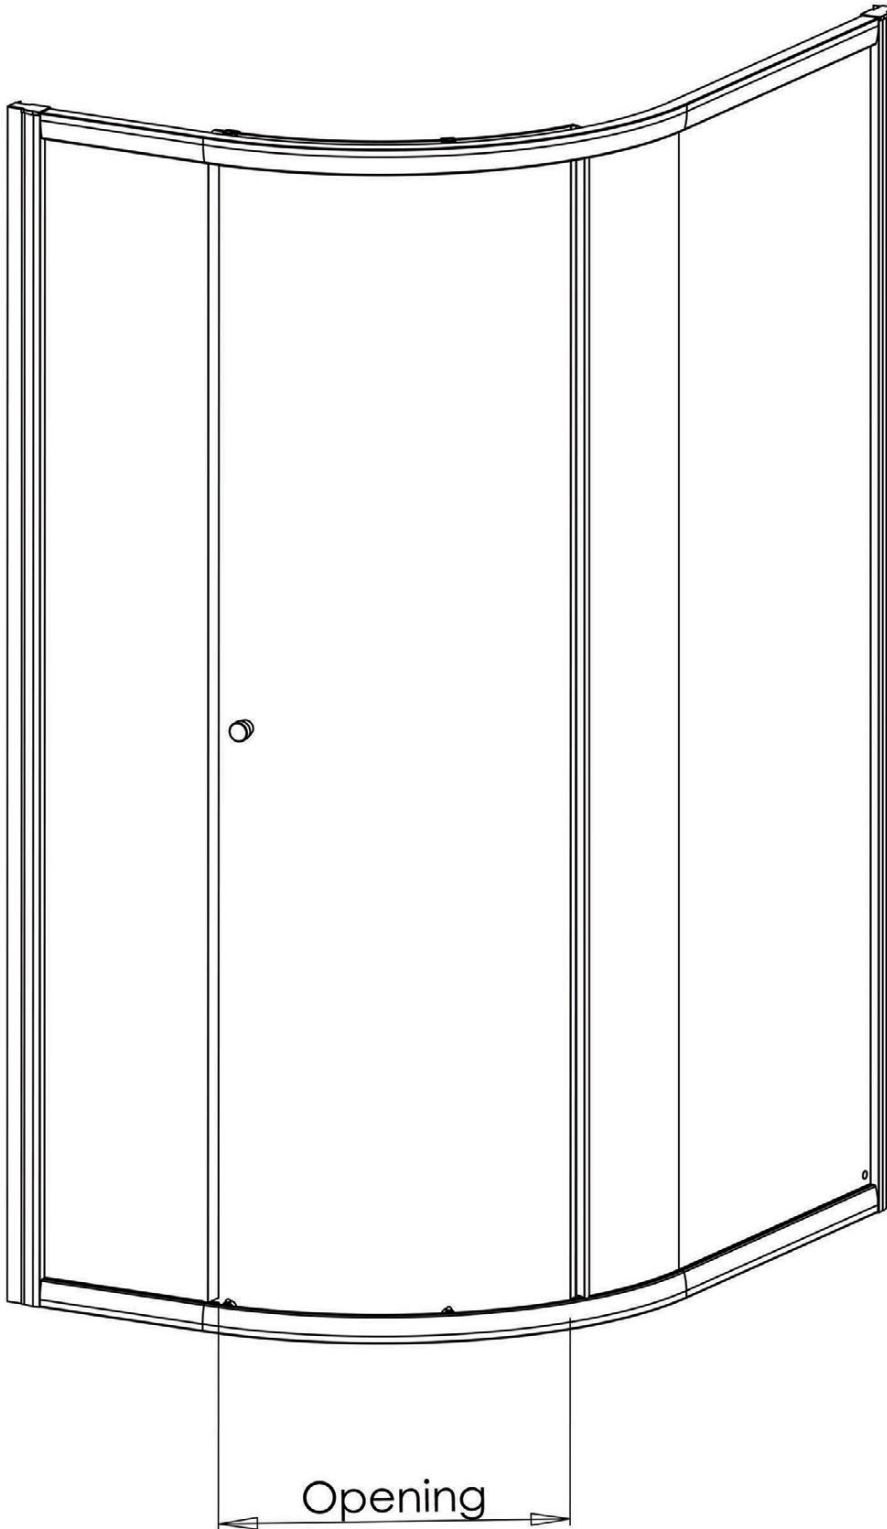

ESTEEM 6 SINGLE DOOR QUADRANT

Door Glass Thickness - 6mm

NOTE: Adjustments shown are actual product sizes and may differ to the adjustments (Tray sizes) given in the brochure.