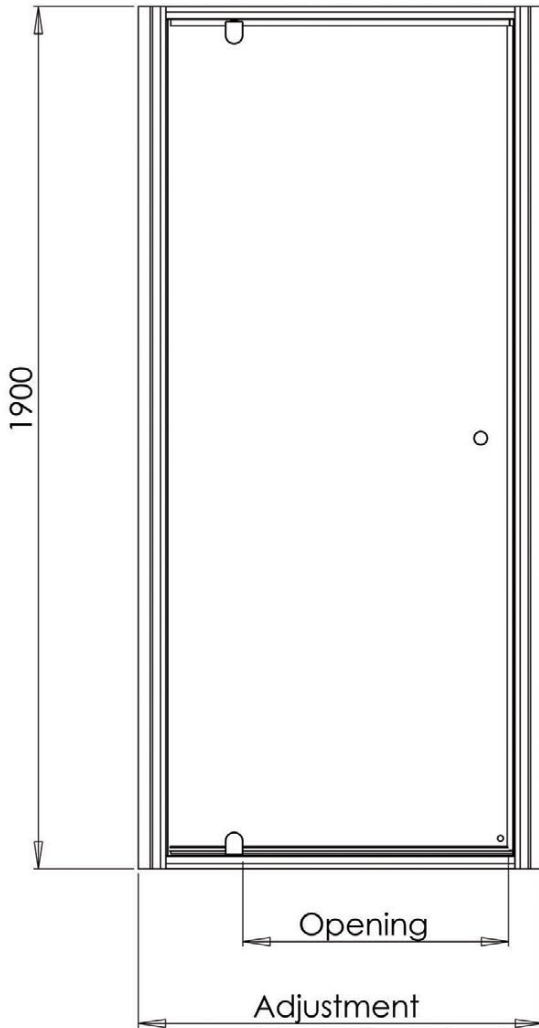

SIDE PANELS

Code	Size (mm)	Adjustment (mm)
E50166	700mm	665-690mm
E50167	760mm	725-750mm
E50168	800mm	765-790mm
E50169	900mm	865-890mm
E50188	1000mm	965-990mm

IN-LINE PANELS

Code	Size (mm)
E50170	200mm
E50171	300mm

Door Projection

NOTE: The dimension given in the table below for the Door Projection are taken from the outside of the horizontal rails.

Pivot Door (Alcove Fitting)		
Size	Adjustment	Opening
700	640-690	400
760	700-750	460
800	740-790	500
900	840-890	600

Pivot Door (Door Projection)			
Size	Into Shower	Into Room	Opening
700	170	390	400
760	170	450	460
800	170	490	500
900	170	590	600

Door Glass Thickness - 6mm
Side Panel Glass Thickness - 6mm

NOTE: Adjustments shown are actual product sizes and may differ to the adjustments (Tray sizes) given in the brochure.

Pivot Door with Side Panel

Pivot Door (with Side Panel)		
Size	Adjustment	Opening
700	666-716	400
760	726-776	460
800	766-816	500
900	866-916	600

Door Glass Thickness - 6mm
 Side Panel Glass Thickness - 6mm