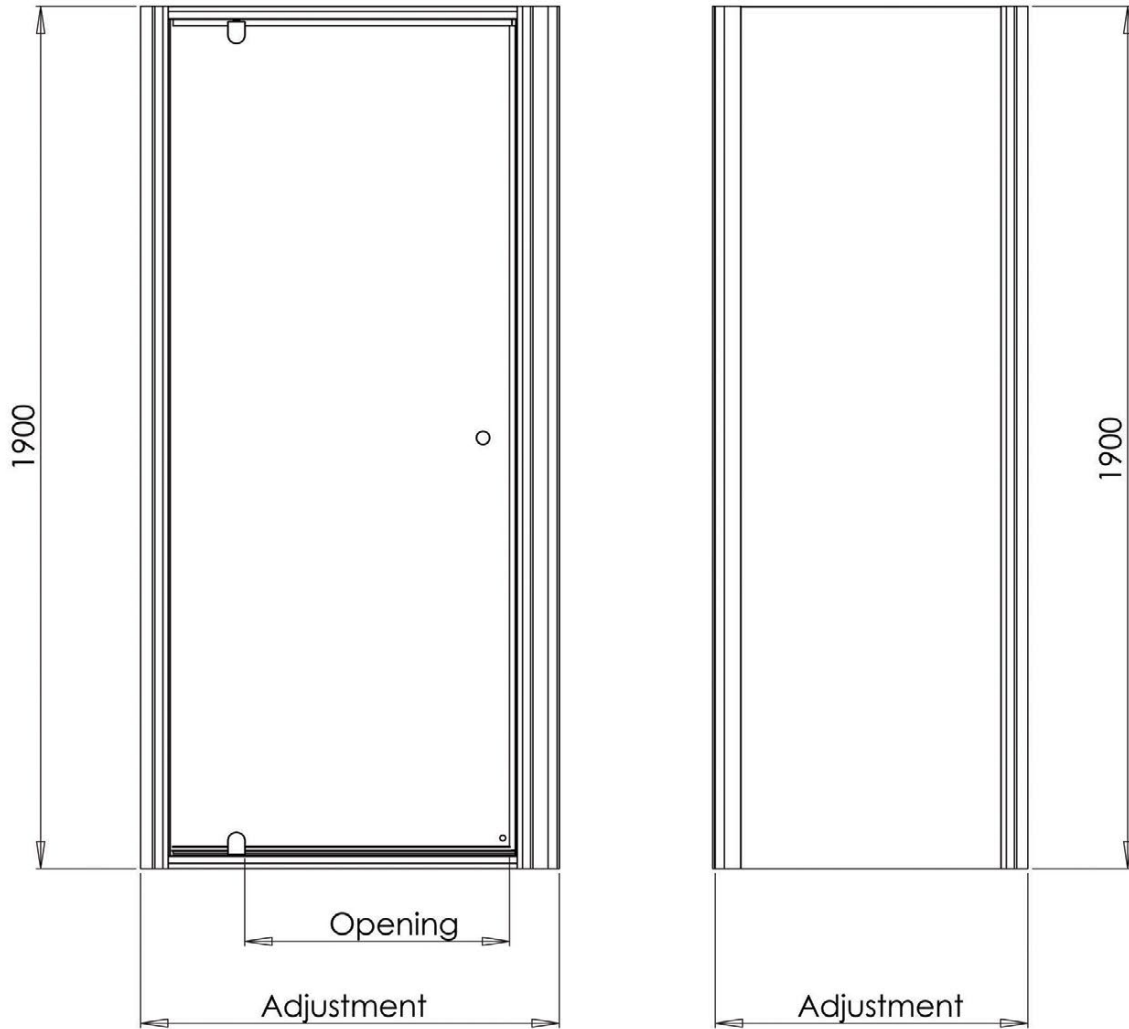

- * Height: 1900mm
- * Glass Thickness: 6mm
- * Chromed Plastic top caps
- * Easy Installation
- * Reversible for left & right hand fixing
- * Magnetic door seal

The Esteem Side Panels are compatible with the Instinct Bi-Fold, Pivot and Sliding Doors.

Door Projection

NOTE: The dimension given in the table below for the Door Projection are taken from the outside of the horizontal rails.

Pivot Door (Alcove Fitting)		
Size	Adjustment	Opening
700	640-690	400
760	700-750	460
800	740-790	500
900	840-890	600

Pivot Door (Door Projection)			
Size	Into Shower	Into Room	Opening
700	170	390	400
760	170	450	460
800	170	490	500
900	170	590	600

Door Glass Thickness - 6mm
Side Panel Glass Thickness - 6mm

NOTE: Adjustments shown are actual product sizes and may differ to the adjustments (Tray sizes) given in the brochure.

Pivot Door with Side Panel

Pivot Door (with Side Panel)		
Size	Adjustment	Opening
700	666-716	400
760	726-776	460
800	766-816	500
900	866-916	600

Door Glass Thickness - 6mm
 Side Panel Glass Thickness - 6mm