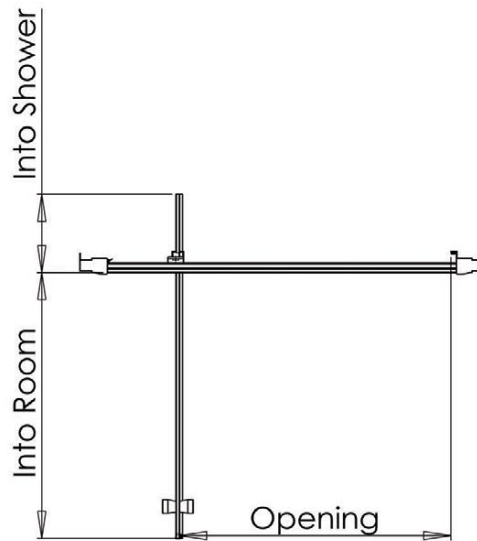

EXTENSION PROFILE

Code	Size (mm)
E50177	40mm

GUARANTEE

For complete peace of mind, all Esteem shower enclosures and bath screens are accompanied by a Service Backed Lifetime Guarantee.

Pivot Door (Alcove Fitting)

Door Projection

NOTE: The dimension given in the table below for the Door Projection are taken from the outside of the horizontal rails.

Pivot Door (Alcove Fitting)		
Size	Adjustment	Opening
700	640-690	400
760	700-750	460
800	740-790	500
900	840-890	600

Pivot Door (Door Projection)			
Size	Into Shower	Into Room	Opening
700	170	390	400
760	170	450	460
800	170	490	500
900	170	590	600

Door Glass Thickness - 6mm
Side Panel Glass Thickness - 6mm

NOTE: Adjustments shown are actual product sizes and may differ to the adjustments (Tray sizes) given in the brochure.

Pivot Door with Side Panel

Pivot Door (with Side Panel)		
Size	Adjustment	Opening
700	666-716	400
760	726-776	460
800	766-816	500
900	866-916	600

Door Glass Thickness - 6mm
 Side Panel Glass Thickness - 6mm