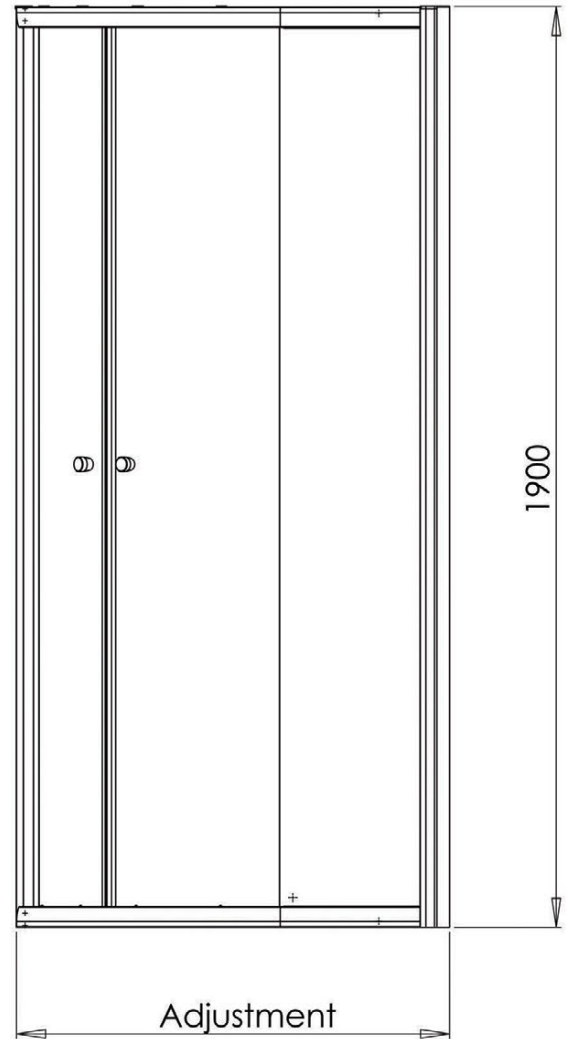

Two Door Quadrant

6mm glass

DOUBLE DOOR QUADRANT

Code	Size (mm)	Door Opening Aperture (mm)	Adjustment (mm)
E50145	800 x 800mm	380mm	765-790
E50146	900 x 900mm	510mm	865-890

- * Height: 1900mm
- * Glass Thickness: 6mm
- * Chromed Plastic top caps
- * Easy Installation
- * Reversible for left & right hand fixing
- * Magnetic door seal

OFFSET DOUBLE DOOR QUADRANT

Code	Size (mm)	Door Opening Aperture (mm)	Adjustment (mm)
E50147	900 x 800mm	450mm	865-890 / 765-790
E50148	1000 x 800mm	450mm	965-990 / 765-790
E50149	1200 x 800mm	450mm	1165-1190 / 765-790
E50150	1200 x 900mm	520mm	1165-1190 / 865-890

Door Glass Thickness - 6mm

NOTE: Adjustments shown are actual product sizes and may differ to the adjustments (Tray sizes) given in the brochure.

ESTEEM 6 DOUBLE DOOR QUADRANT

Two Door Quadrant		
Size	Adjustment	Opening
800 x 800	765 - 790	380
900 x 900	865 - 890	510
900 x 800	865 - 890 & 765 - 790	450
1000 x 800	965 - 990 & 765 - 790	450
1200 x 800	1165 - 1190 & 765 - 790	450
1200 x 900	1165 - 1190 & 865 - 890	520

Door Glass Thickness - 6mm

NOTE: Adjustments shown are actual product sizes and may differ to the adjustments (Tray sizes) given in the brochure.