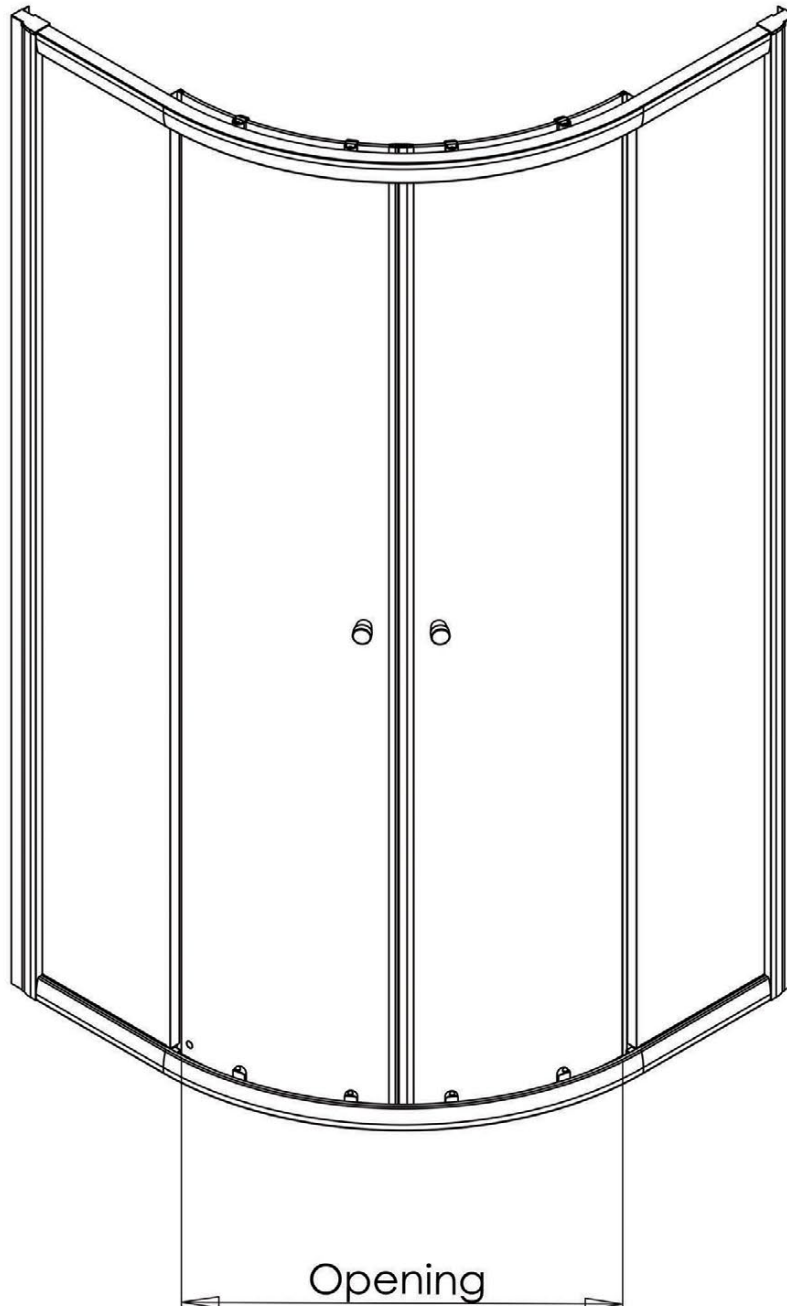

Two Door Quadrant

6mm glass

DOUBLE DOOR QUADRANT

Code	Size (mm)	Door Opening Aperture (mm)	Adjustment (mm)
E50145	800 x 800mm	380mm	765-790
E50146	900 x 900mm	510mm	865-890

- * Height: 1900mm
- * Glass Thickness: 6mm
- * Chromed Plastic top caps
- * Easy Installation
- * Reversible for left & right hand fixing
- * Magnetic door seal

OFFSET DOUBLE DOOR QUADRANT

Code	Size (mm)	Door Opening Aperture (mm)	Adjustment (mm)
E50147	900 x 800mm	450mm	865-890 / 765-790
E50148	1000 x 800mm	450mm	965-990 / 765-790
E50149	1200 x 800mm	450mm	1165-1190 / 765-790
E50150	1200 x 900mm	520mm	1165-1190 / 865-890

Door Glass Thickness - 6mm

NOTE: Adjustments shown are actual product sizes and may differ to the adjustments (Tray sizes) given in the brochure.

ESTEEM 6 DOUBLE DOOR QUADRANT

Two Door Quadrant		
Size	Adjustment	Opening
800 x 800	765 - 790	380
900 x 900	865 - 890	510
900 x 800	865 - 890 & 765 - 790	450
1000 x 800	965 - 990 & 765 - 790	450
1200 x 800	1165 - 1190 & 765 - 790	450
1200 x 900	1165 - 1190 & 865 - 890	520

Door Glass Thickness - 6mm

NOTE: Adjustments shown are actual product sizes and may differ to the adjustments (Tray sizes) given in the brochure.