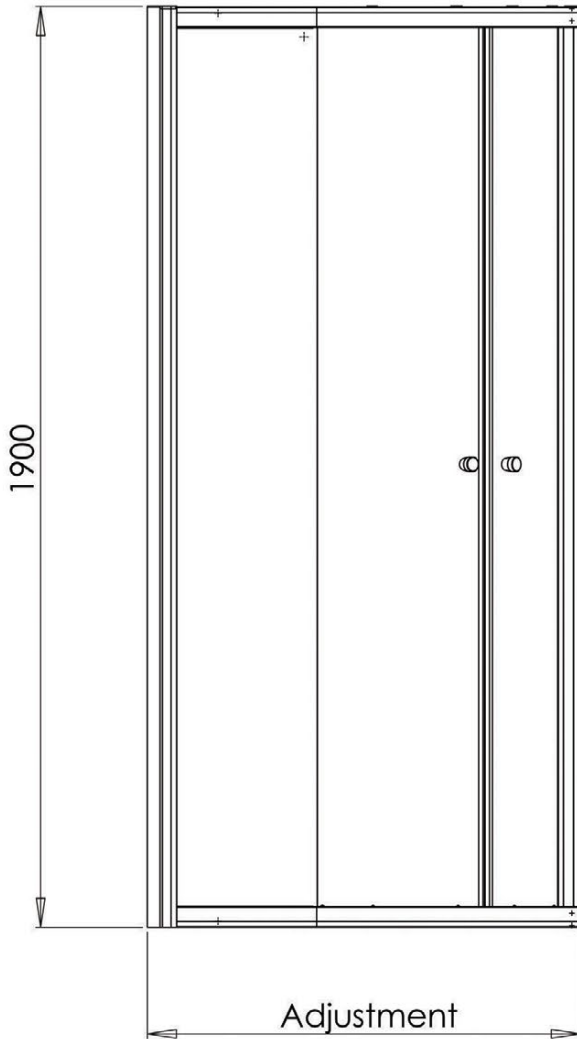

Two Door Quadrant

6mm glass

DOUBLE DOOR QUADRANT

Code	Size (mm)	Door Opening Aperture (mm)	Adjustment (mm)
E50145	800 x 800mm	380mm	765-790
E50146	900 x 900mm	510mm	865-890

- * Height: 1900mm
- * Glass Thickness: 6mm
- * Chromed Plastic top caps
- * Easy Installation
- * Reversible for left & right hand fixing
- * Magnetic door seal

OFFSET DOUBLE DOOR QUADRANT

Code	Size (mm)	Door Opening Aperture (mm)	Adjustment (mm)
E50147	900 x 800mm	450mm	865-890 / 765-790
E50148	1000 x 800mm	450mm	965-990 / 765-790
E50149	1200 x 800mm	450mm	1165-1190 / 765-790
E50150	1200 x 900mm	520mm	1165-1190 / 865-890

Door Glass Thickness - 6mm

NOTE: Adjustments shown are actual product sizes and may differ to the adjustments (Tray sizes) given in the brochure.

ESTEEM 6 DOUBLE DOOR QUADRANT

Two Door Quadrant		
Size	Adjustment	Opening
800 x 800	765 - 790	380
900 x 900	865 - 890	510
900 x 800	865 - 890 & 765 - 790	450
1000 x 800	965 - 990 & 765 - 790	450
1200 x 800	1165 - 1190 & 765 - 790	450
1200 x 900	1165 - 1190 & 865 - 890	520

Door Glass Thickness - 6mm

NOTE: Adjustments shown are actual product sizes and may differ to the adjustments (Tray sizes) given in the brochure.