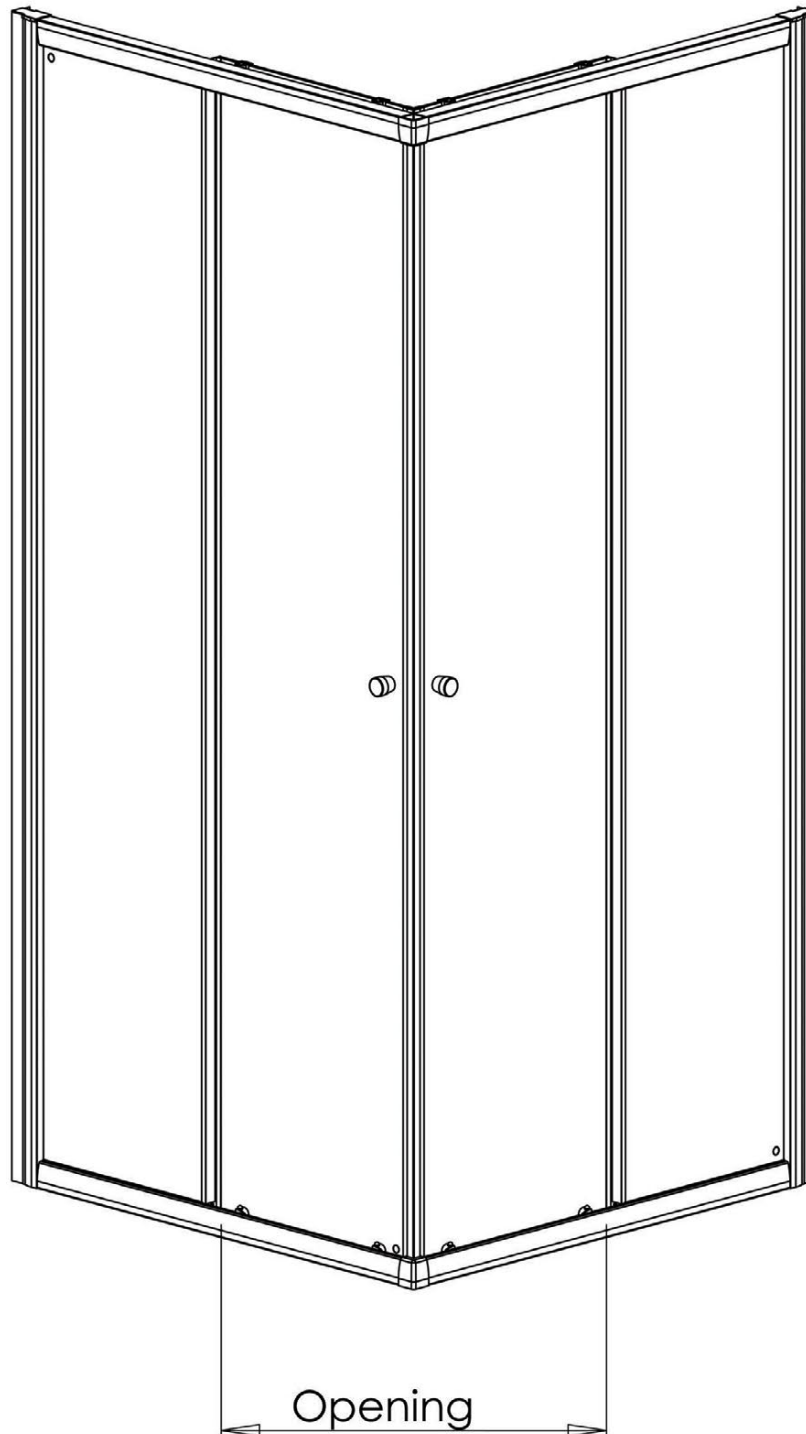

Corner Entry Enclosure

6mm glass

CORNER ENTRY ENCLOSURE

Code	Size (mm)	Door Opening Aperture (mm)	Adjustment (mm)
E50142	760mm	375	725-750
E50143	800mm	400	765-790
E50144	900mm	470	865-890

- * Height: 1900mm
- * Glass Thickness: 6mm
- * Chromed Plastic top caps
- * Easy Installation
- * Reversible for left & right hand fixing
- * Magnetic door seal

EXTENSION PROFILE

Code	Size (mm)
E50177	40mm

GUARANTEE
For complete peace of mind, all Esteem shower enclosures and bath screens are accompanied by a Service Backed Lifetime Guarantee.

esteem
bathrooms

Corner Entry

Door Glass Thickness - 6mm

NOTE: Adjustments shown are actual product sizes and may differ to the adjustments (Tray sizes) given in the brochure.

Corner Entry		
Size	Adjustment	Opening
700 x 700	665 - 690	330
760 x 760	725 - 750	375
760 x 900	725 - 750 & 865 - 890	425
760 x 1000	725 - 750 & 965 - 990	460
800 x 800	765 - 790	400
900 x 900	865 - 890	470
1000 x 1000	965 - 990	545
700 x 900	665 - 690 & 865 - 890	400
800 x 900	765 - 790 & 865 - 890	435
800 x 1200	765 - 790 & 1165 - 1190	545

Door Glass Thickness - 6mm

NOTE: Adjustments shown are actual product sizes and may differ to the adjustments (Tray sizes) given in the brochure.