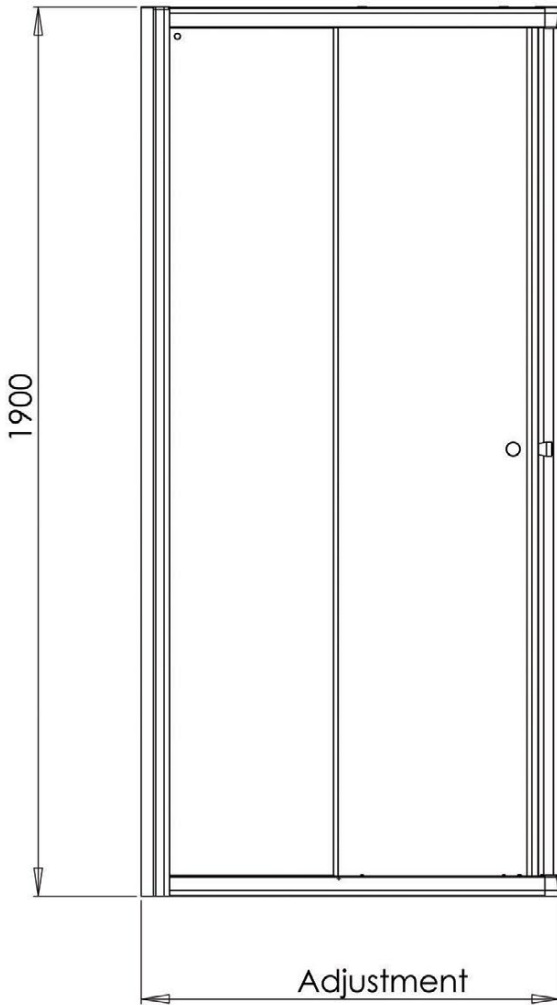

Corner Entry Enclosure

6mm glass

CORNER ENTRY ENCLOSURE

Code	Size (mm)	Door Opening Aperture (mm)	Adjustment (mm)
E50142	760mm	375	725-750
E50143	800mm	400	765-790
E50144	900mm	470	865-890

- * Height: 1900mm
- * Glass Thickness: 6mm
- * Chromed Plastic top caps
- * Easy Installation
- * Reversible for left & right hand fixing
- * Magnetic door seal

EXTENSION PROFILE

Code	Size (mm)
E50177	40mm

GUARANTEE
For complete peace of mind, all Esteem shower enclosures and bath screens are accompanied by a Service Backed Lifetime Guarantee.

esteem
bathrooms

Corner Entry

Door Glass Thickness - 6mm

NOTE: Adjustments shown are actual product sizes and may differ to the adjustments (Tray sizes) given in the brochure.

Corner Entry		
Size	Adjustment	Opening
700 x 700	665 - 690	330
760 x 760	725 - 750	375
760 x 900	725 - 750 & 865 - 890	425
760 x 1000	725 - 750 & 965 - 990	460
800 x 800	765 - 790	400
900 x 900	865 - 890	470
1000 x 1000	965 - 990	545
700 x 900	665 - 690 & 865 - 890	400
800 x 900	765 - 790 & 865 - 890	435
800 x 1200	765 - 790 & 1165 - 1190	545

Door Glass Thickness - 6mm

NOTE: Adjustments shown are actual product sizes and may differ to the adjustments (Tray sizes) given in the brochure.