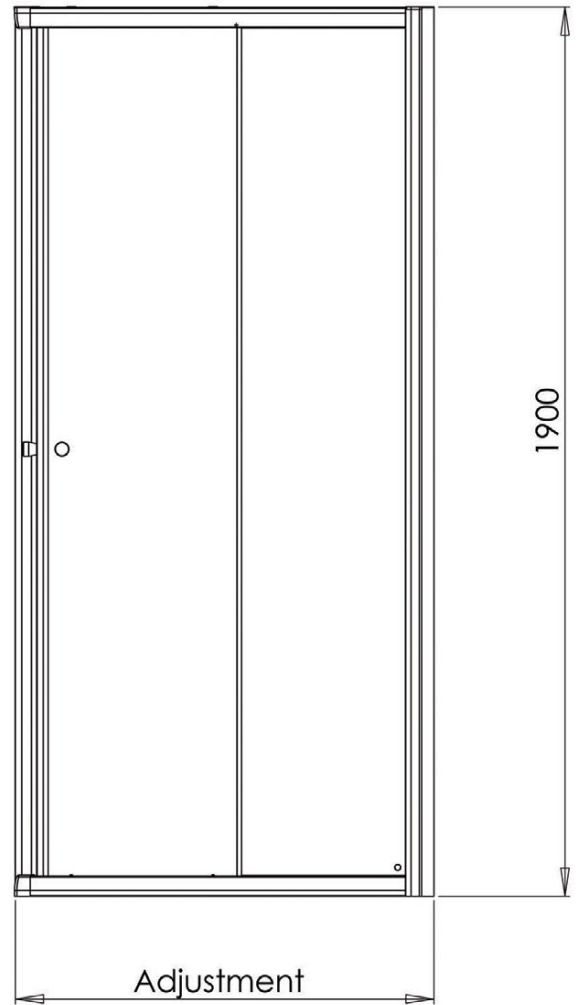

Corner Entry Enclosure

6mm glass

CORNER ENTRY ENCLOSURE

Code	Size (mm)	Door Opening Aperture (mm)	Adjustment (mm)
E50142	760mm	375	725-750
E50143	800mm	400	765-790
E50144	900mm	470	865-890

- * Height: 1900mm
- * Glass Thickness: 6mm
- * Chromed Plastic top caps
- * Easy Installation
- * Reversible for left & right hand fixing
- * Magnetic door seal

EXTENSION PROFILE

Code	Size (mm)
E50177	40mm

GUARANTEE
For complete peace of mind, all Esteem shower enclosures and bath screens are accompanied by a Service Backed Lifetime Guarantee.

esteem
bathrooms

Corner Entry

Door Glass Thickness - 6mm

NOTE: Adjustments shown are actual product sizes and may differ to the adjustments (Tray sizes) given in the brochure.

Corner Entry		
Size	Adjustment	Opening
700 x 700	665 - 690	330
760 x 760	725 - 750	375
760 x 900	725 - 750 & 865 - 890	425
760 x 1000	725 - 750 & 965 - 990	460
800 x 800	765 - 790	400
900 x 900	865 - 890	470
1000 x 1000	965 - 990	545
700 x 900	665 - 690 & 865 - 890	400
800 x 900	765 - 790 & 865 - 890	435
800 x 1200	765 - 790 & 1165 - 1190	545

Door Glass Thickness - 6mm

NOTE: Adjustments shown are actual product sizes and may differ to the adjustments (Tray sizes) given in the brochure.