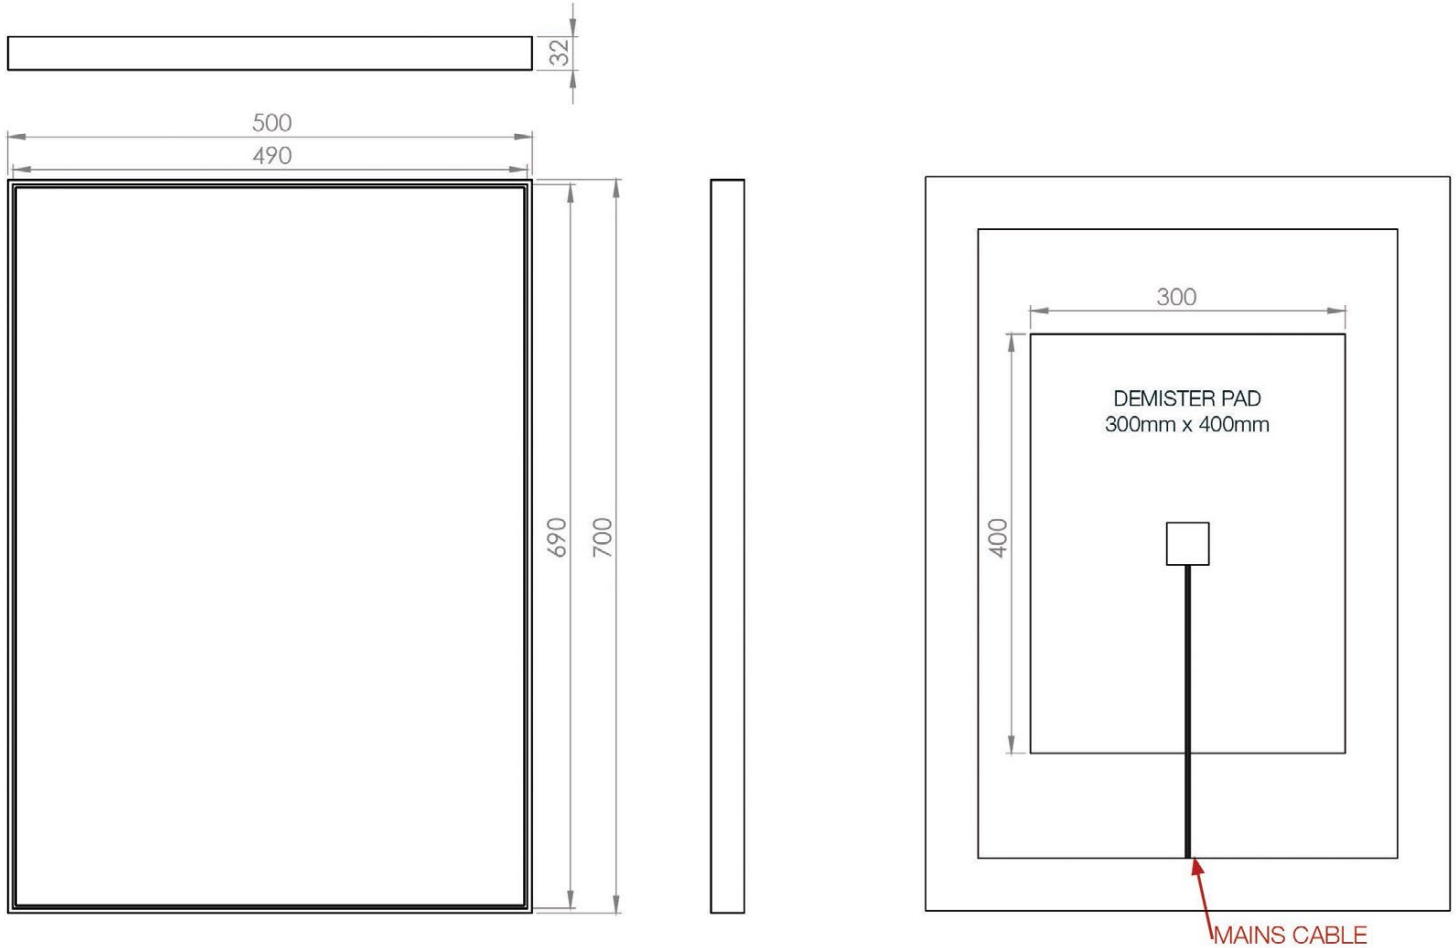

No.	Description
1	500mm Framed Mirror

Fixings Included
YES/NO

Finish Options	
	
White	Anthracite
	
Stone Grey	Light Grey

Features

- Choice of Frame Colours
- Optional Demister Pad Upgrade
- Safety Mirror Glass

Demister Pad Upgrade

Optional Demister Pad
Size: 300mm (w) x 400mm (h) x 5mm (d)

Dimensions

Diagrams not to scale. All dimensions in mm (tolerance of +/-5mm)

*Dimensions are subject to change, customers are advised to measure actual product before commencing installation.
**Fixing point dimensions are for guidance only/the positions of wall fixing must be checked when product is received.

MAINS CABLE ONLY INSTALLED WITH OPTIONAL DEMISTER PAD

FAQ's

Q: Is the mirror IP44 rated?

A: Yes, it can be placed in Zone 2 and outside zones.

Q: Can the mirror be hung portrait and landscape?

A: Yes.

Q: How do you fix the mirror to the wall?

A: size: 300x400mm.

Q: How do I turn on the demister pad?

A: The demister pad is connected to the mains so can be wired to work with your bathroom light. Ask a qualified electrician for further information.