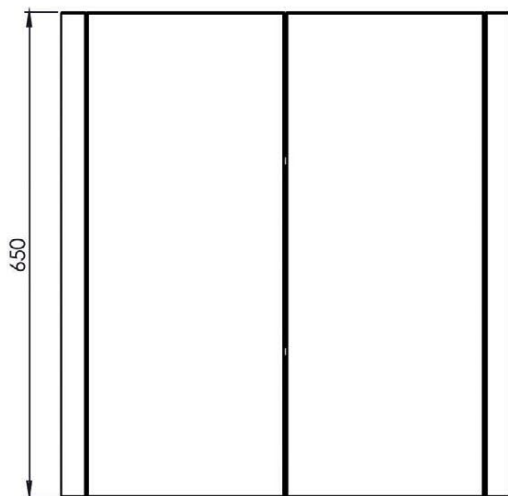

Dimensions

Diagrams not to scale. All dimensions in mm (tolerance of +/-5mm)

*Dimensions are subject to change, customers are advised to measure actual product before commencing installation.
 **Fixing point dimensions are for guidance only/the positions of wall fixing must be checked when product is received.