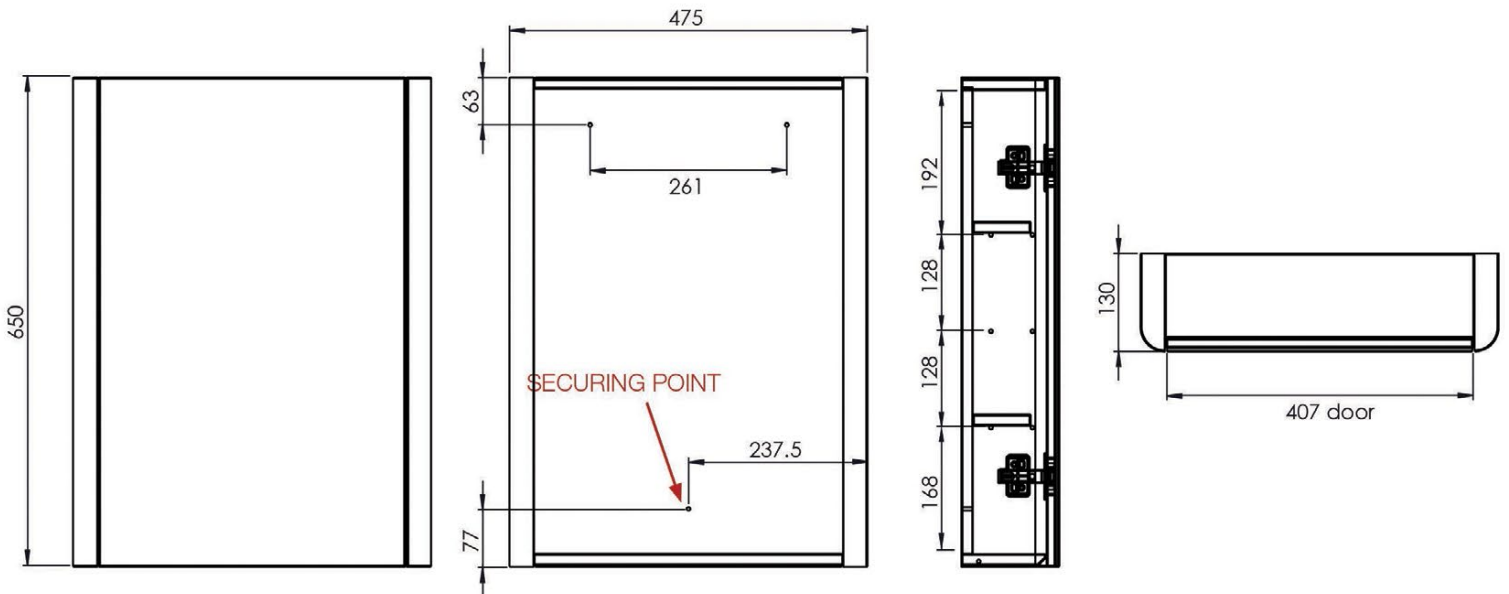

No.	Description
1	475mm single door cabinet

Fixings Included
YES

FINISHES AVAILABLE	
	
Painted Gloss White	Painted Gloss Anthracite
	
Painted Gloss Light Grey	Painted Matt Stone Grey

Features

- Soft close hinges
- Two internal shelves (15mm MDF shelves)

Dimensions

Diagrams not to scale. All dimensions in mm (tolerance of +/-5mm)

*Dimensions are subject to change, customers are advised to measure actual product before commencing installation.
 **Fixing point dimensions are for guidance only/the positions of wall fixing must be checked when product is received.

No.	Description
1	600mm double door cabinet

Fixings Included
YES

FINISHES AVAILABLE	
	
Painted Gloss White	Painted Gloss Anthracite
	
Painted Gloss Light Grey	Painted Matt Stone Grey

Features

- Soft close hinges
- Two internal shelves (15mm MDF shelves)