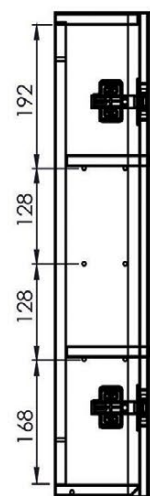

No.	Description
1	475mm single door cabinet

Fixings Included
YES

FINISHES AVAILABLE	
	
Painted Gloss White	Painted Gloss Anthracite
	
Painted Gloss Light Grey	Painted Matt Stone Grey

Features

- Soft close hinges
- Two internal shelves (15mm MDF shelves)

Dimensions

Diagrams not to scale. All dimensions in mm (tolerance of +/-5mm)

*Dimensions are subject to change, customers are advised to measure actual product before commencing installation.
 **Fixing point dimensions are for guidance only/the positions of wall fixing must be checked when product is received.

No.	Description
1	600mm double door cabinet

Fixings Included
YES

FINISHES AVAILABLE	
	
Painted Gloss White	Painted Gloss Anthracite
	
Painted Gloss Light Grey	Painted Matt Stone Grey

Features

- Soft close hinges
- Two internal shelves (15mm MDF shelves)