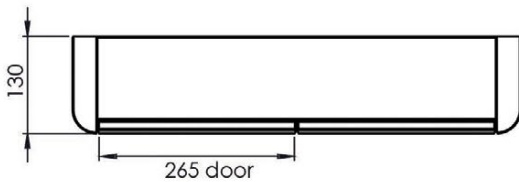

Dimensions

Diagrams not to scale. All dimensions in mm (tolerance of +/-5mm)

*Dimensions are subject to change, customers are advised to measure actual product before commencing installation.
 **Fixing point dimensions are for guidance only/the positions of wall fixing must be checked when product is received.

No.	Description
1	600mm double door cabinet

Fixings Included
YES

FINISHES AVAILABLE	
	
Painted Gloss White	Painted Gloss Anthracite
	
Painted Gloss Light Grey	Painted Matt Stone Grey

Features

- Soft close hinges
- Two internal shelves (15mm MDF shelves)