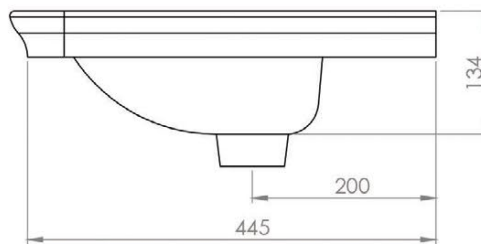

Faq

Extra Dimensions	
Internal Depth- Front to Back	325mm
Internal Height - Bottom Drawer/Top Drawer	390mm/190mm
Internal Drawer Width	400mm
Handle Drilling Centres	320mm
Depth of Unit with Fully Open Drawers	770mm

*Dimensions are subject to change, customers are advised to measure actual product before commencing installation.
**Fixing point dimensions are for guidance only. The positions of wall fixing must be checked when product is received.

Faq

Extra Dimensions	
Internal Drawer Depth- Front to Back	325mm
Internal Drawer Height	195mm
Internal Drawer Width	400mm

NO.	DESCRIPTION	FIXINGS INCLUDED?	GROSS WEIGHT	NET WEIGHT
1	610 BASIN	N/A	15kg	15kg

Dimensions

DIAGRAMS NOT TO SCALE
ALL DIMENSIONS IN MM
TOLERANCE OF ± 5MM

*Dimensions are subject to change, customers are advised to measure actual product before commencing installation.
**Fixing point dimensions are for guidance only. The positions of wall fixing must be checked when product is received.