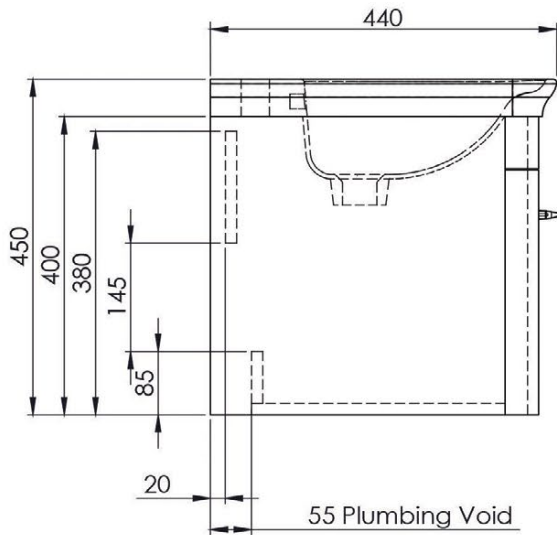

*Dimensions are subject to change, customers are advised to measure actual product before commencing installation.
**Fixing point dimensions are for guidance only. The positions of wall fixing must be checked when product is received.

Faq

Extra Dimensions	
Internal Depth- Front to Back	325mm
Internal Height - Bottom Drawer/Top Drawer	390mm/190mm
Internal Drawer Width	400mm
Handle Drilling Centres	320mm
Depth of Unit with Fully Open Drawers	770mm

NO.	DESCRIPTION	FIXINGS INCLUDED?	GROSS WEIGHT	NET WEIGHT
1	610 CERAMIC BASIN	YES	15kg	15kg
2	600 WALL MOUNTED UNIT	YES	17kg	17kg

Dimensions

DIAGRAMS NOT TO SCALE
ALL DIMENSIONS IN MM
TOLERANCE OF ± 5MM