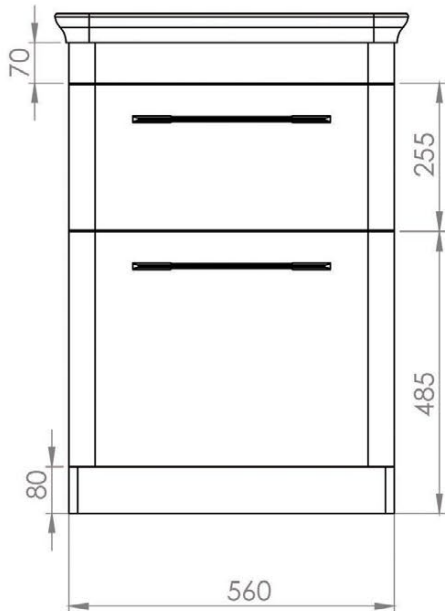

NO.	DESCRIPTION	FIXINGS INCLUDED?	GROSS WEIGHT	NET WEIGHT
1	610 CERAMIC BASIN	YES	15kg	15kg
2	600 FREESTANDING WASH UNIT	YES	22kg	22kg

Dimensions

DIAGRAMS NOT TO SCALE
ALL DIMENSIONS IN MM
TOLERANCE OF ± 5MM

*Dimensions are subject to change, customers are advised to measure actual product before commencing installation.
**Fixing point dimensions are for guidance only. The positions of wall fixing must be checked when product is received.

Faq

Extra Dimensions	
Internal Depth- Front to Back	325mm
Internal Height - Bottom Drawer/Top Drawer	390mm/190mm
Internal Drawer Width	400mm
Handle Drilling Centres	320mm
Depth of Unit with Fully Open Drawers	770mm

Faq

Extra Dimensions	
Internal Drawer Depth- Front to Back	325mm
Internal Drawer Height	195mm
Internal Drawer Width	400mm

NO.	DESCRIPTION	FIXINGS INCLUDED?	GROSS WEIGHT	NET WEIGHT
1	610 BASIN	N/A	15kg	15kg