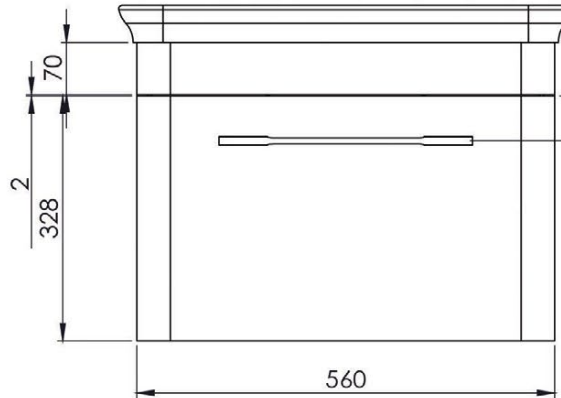

Faq

Extra Dimensions	
Internal Depth- Front to Back	325mm
Internal Height - Bottom Drawer/Top Drawer	390mm/190mm
Internal Drawer Width	400mm
Handle Drilling Centres	320mm
Depth of Unit with Fully Open Drawers	770mm

NO.	DESCRIPTION	FIXINGS INCLUDED?	GROSS WEIGHT	NET WEIGHT
1	610 CERAMIC BASIN	YES	15kg	15kg
2	600 WALL MOUNTED UNIT	YES	17kg	17kg

Dimensions

DIAGRAMS NOT TO SCALE
ALL DIMENSIONS IN MM
TOLERANCE OF ± 5MM

Faq

Extra Dimensions	
Internal Drawer Depth- Front to Back	325mm
Internal Drawer Height	195mm
Internal Drawer Width	400mm

NO.	DESCRIPTION	FIXINGS INCLUDED?	GROSS WEIGHT	NET WEIGHT
1	610 BASIN	N/A	15kg	15kg

Dimensions

DIAGRAMS NOT TO SCALE
ALL DIMENSIONS IN MM
TOLERANCE OF ± 5MM

*Dimensions are subject to change, customers are advised to measure actual product before commencing installation.
**Fixing point dimensions are for guidance only. The positions of wall fixing must be checked when product is received.