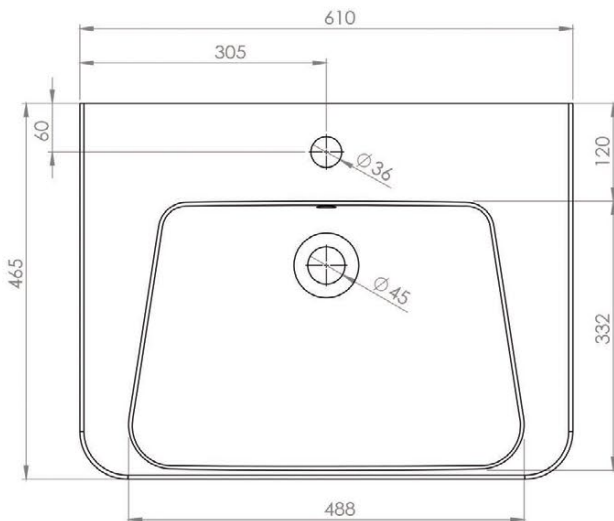

Faq

Extra Dimensions	
Internal Depth- Front to Back	325mm
Internal Height - Bottom Drawer/Top Drawer	390mm/190mm
Internal Drawer Width	400mm
Handle Drilling Centres	320mm
Depth of Unit with Fully Open Drawers	770mm

*Dimensions are subject to change, customers are advised to measure actual product before commencing installation.
**Fixing point dimensions are for guidance only. The positions of wall fixing must be checked when product is received.

Faq

Extra Dimensions	
Internal Drawer Depth- Front to Back	325mm
Internal Drawer Height	195mm
Internal Drawer Width	400mm

NO.	DESCRIPTION	FIXINGS INCLUDED?	GROSS WEIGHT	NET WEIGHT
1	610 BASIN	N/A	15kg	15kg

Dimensions

DIAGRAMS NOT TO SCALE
ALL DIMENSIONS IN MM
TOLERANCE OF ± 5MM

*Dimensions are subject to change, customers are advised to measure actual product before commencing installation.
**Fixing point dimensions are for guidance only. The positions of wall fixing must be checked when product is received.