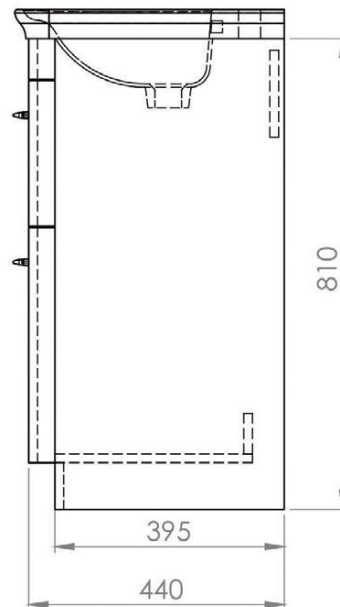

NO.	DESCRIPTION	FIXINGS INCLUDED?	GROSS WEIGHT	NET WEIGHT
1	610 CERAMIC BASIN	YES	15kg	15kg
2	600 FREESTANDING WASH UNIT	YES	22kg	22kg

Dimensions

DIAGRAMS NOT TO SCALE
ALL DIMENSIONS IN MM
TOLERANCE OF ± 5MM

*Dimensions are subject to change, customers are advised to measure actual product before commencing installation.
**Fixing point dimensions are for guidance only. The positions of wall fixing must be checked when product is received.

Faq

Extra Dimensions	
Internal Depth- Front to Back	325mm
Internal Height - Bottom Drawer/Top Drawer	390mm/190mm
Internal Drawer Width	400mm
Handle Drilling Centres	320mm
Depth of Unit with Fully Open Drawers	770mm

Dimensions

DIAGRAMS NOT TO SCALE
ALL DIMENSIONS IN MM
TOLERANCE OF ± 5MM

*Dimensions are subject to change, customers are advised to measure actual product before commencing installation.
**Fixing point dimensions are for guidance only. The positions of wall fixing must be checked when product is received.