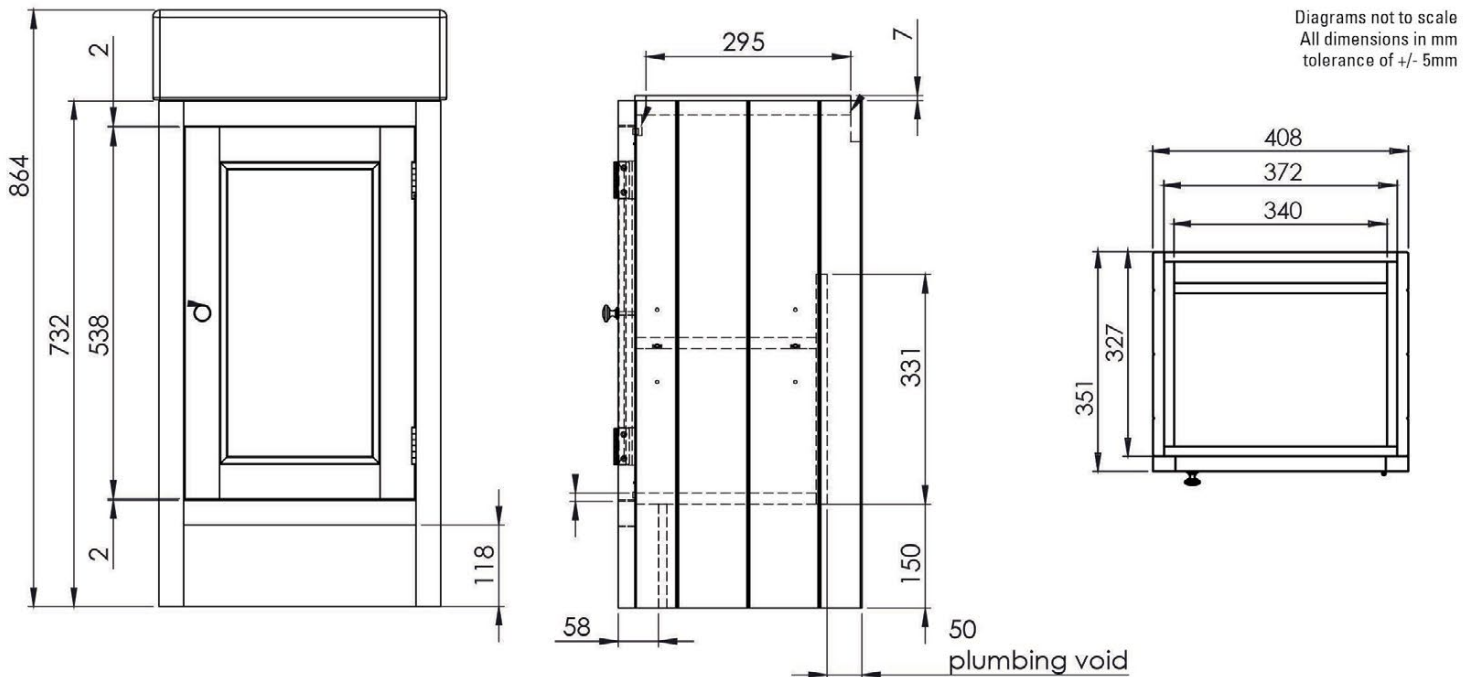

No.	Description	Fixings
1	450mm Cloakroom Unit	Yes
2	Cloakroom Basin	N/A

Finishes Available
 Slate Grey
 Mocha
 Chalk White

Dimensions

FAQ's

What is the depth of the unit with the door open? **690mm**

What is the width of the unit with the door open? **700mm**

Can the door be hung from either side? **Yes, pilot holes are made in the frame so that the hinge can be positioned on either side.**

Can I use different handles? **The unit is supplied with a pilot hole for the standard handle, but others can be drilled by the fitter.**